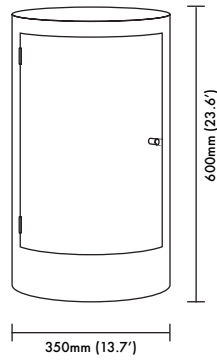

L E M O N

Constant Nightstand Poplar Burl
by Yaniv Chen
Tear Sheet

Materials

Poplar Burl with honey oil

Product Dimensions

Single

350Ømm x 600mm (12kg)

(13.7' x 23.6' (26.45lbs))

Pair

350Ømm x 600mm (33kg)

(13.7' x 23.6' (72.7lbs))

Package Dimensions

Single

390mm x 390mm x 760mm (42kg)

(15.3' x 15.3' x 30' (44lbs))

Pair

770mm x 390mm x 760mm (33kg)

(30.3' x 15.3' x 30' (72.7lbs))

Care and Cleaning Instructions

Use a damp cloth to clean. Do not use any cleaners with chemicals or harsh abrasives.

Assembly

This product ships assembled.

Constant Nightstand Poplar Burl

Size (350Ø x 600H)
(13.7'Ø x 23.6'H)

www.lemonfurniture.co
info@lemonfurniture.co

Herengracht 141
1st Floor
1015BH
Amsterdam

Cape Town
212A Buitengracht St.
City Centre
Cape Town
South Africa