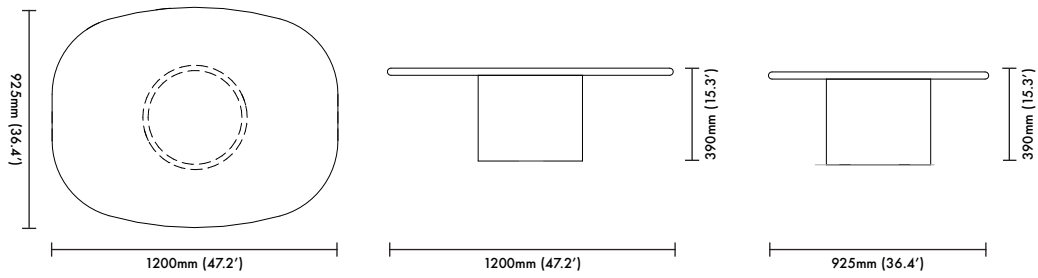

**L E M O N**

**Circa Coffee Table (Wood)**  
**by Yaniv Chen**  
Tear Sheet

**Materials**

Solid walnut top

Walnut veneer base

**Product Dimensions**

1200mm x 925mm x 390mm

(47.2' x 36.4' x 15.3')

**Package Dimensions**

1360mm x 960mm x 590mm (131kg)

(53.5' x 37.7' x 23.2' mm (288.8lbs))

**Care and Cleaning Instructions**

Use a damp cloth to clean. Do not use any cleaners with chemicals or harsh abrasives.

# Circa Coffee Table (Wood)

**Size (1200W x 925D x 390H)**  
**(47.2' x 36.4' x 15.3')**

[www.lemonfurniture.co](http://www.lemonfurniture.co)  
[info@lemonfurniture.co](mailto:info@lemonfurniture.co)

Herengracht 141  
1st Floor  
1015BH  
Amsterdam