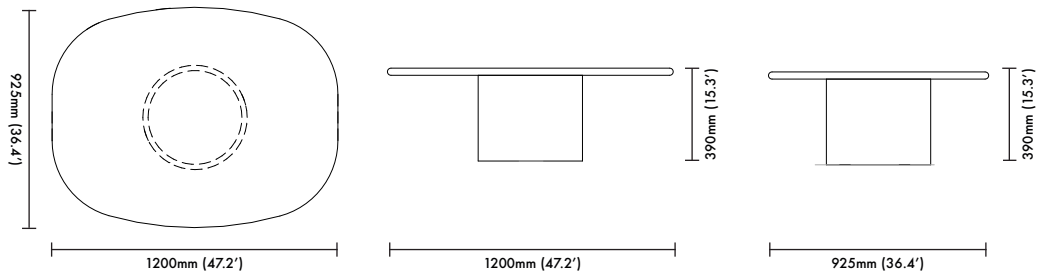

Product Dimensions

1200mm x 925mm x 390mm
(47.2' x 36.4' x 15.3')

Package Dimensions

1360mm x 960mm x 590mm (131kg)
(53.5' x 37.7' x 23.2' mm (288.8lbs))

Care and Cleaning Instructions

Our marble surfaces display the unique markings and color variations of pure, unfinished stone. Clean on a regular basis. Rinse out your sponge or cloth with plain hot water and wipe away any residue from the surface. If you have streaks and a dull finish, it may be because there is still soap residue on the surface. Rinse the sponge or cloth again with hot water and wring it out thoroughly to remove most of the excess water. Wipe over the surface again to remove any residue. As a natural material marble & travertine are sensitive to liquids and if not removed immediately, spilled liquids will leave a permanent stain on the table top.

Breccia Oniciata Marble
(Honed & sealed)

Cippolino Marble
(Honed & sealed)

Silver Travertine
(Filled, honed & sealed)

Travertine
(Filled, honed & sealed)

Circa Coffee Table (Marble)

Size (1200W x 925D x 390H)
(47.2' x 36.4' x 15.3')