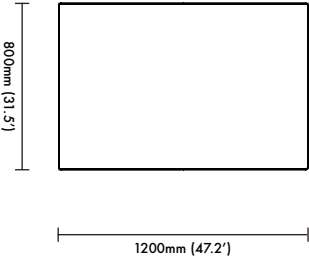

Uniform Green
Cider Orange

Product Dimensions

1200mm x 800mm x 310mm (95kg)
(47.2' x 31.5' x 12.2' (209.4lbs))

Package Dimensions

1420mm x 1020mm x 630mm (140kg)
(55.9' x 40.1' x 24.8' (308.6lbs))

Care and Cleaning Instructions

Uniform Green

Cider Orange

Chelmsford Coffee Table

Size (1200W x 800D x 310H)
(47.2W' x 31.5'D x 12.2'H)

www.lemonfurniture.co
info@lemonfurniture.co

Herengracht 141
1st Floor
1015BH
Amsterdam

Cape Town
212A Buitengracht St.
City Centre
Cape Town
South Africa