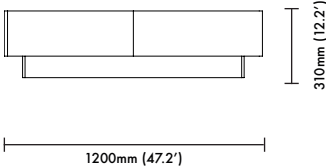

Uniform Green
Cider Orange

Product Dimensions

1200mm x 800mm x 310mm (95kg)
(47.2' x 31.5' x 12.2' (209.4lbs))

Package Dimensions

1420mm x 1020mm x 630mm (140kg)
(55.9' x 40.1' x 24.8' (308.6lbs))

Care and Cleaning Instructions

Uniform Green

Cider Orange

Chelmsford Coffee Table

Size (1200W x 800D x 310H)
(47.2W' x 31.5'D x 12.2'H)

www.lemonfurniture.co
info@lemonfurniture.co

Herengracht 141
1st Floor
1015BH
Amsterdam

Cape Town
212A Buitengracht St.
City Centre
Cape Town
South Africa