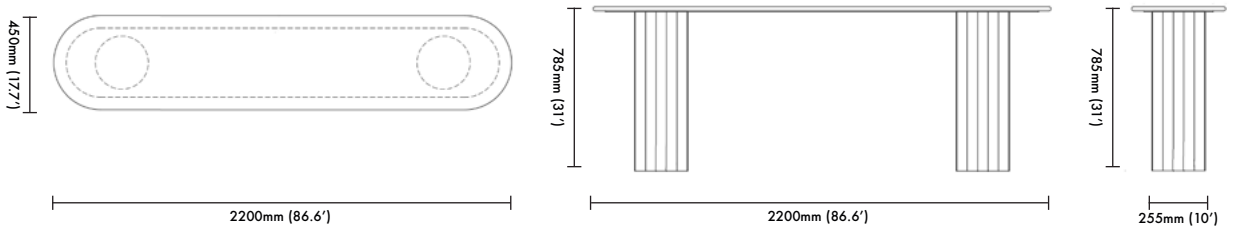

## Product Dimensions

2200mm x 450mm x 785mm (128kg)

(86.6' x 17.7' x 31' (282lbs))

(26.3' x 15.3' x 41.7')

Net Weight - 52kg (144.6lbs)

Gross Weight - 80kg (176.3lbs)

# Ashby Console

**Size (2200W x 450D x 785H)**  
**(86.6'W x 17.7'D x 31'H)**

[www.lemonfurniture.co](http://www.lemonfurniture.co)  
[info@lemonfurniture.co](mailto:info@lemonfurniture.co)

Herengracht 141  
1st Floor  
1015BH  
Amsterdam