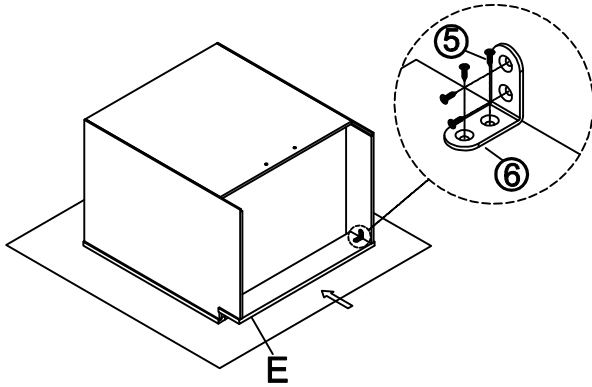

Base Cabinet Assembly Instruction (Item:SB24-SB48/V2421-V3621)

Hard Ware List	1 | 6PCS | Ø4×25mm	2 | 8PCS | Ø4×16mm	3 | 4PCS | Ø4×19mm	4 | 4PCS | 1-1/4"	5 | 40PCS | Ø4×12mm	6 | 10PCS	9 | 4PCS | 60°60°18	10 | 12PCS | Ø4×22mm				
	Flat head screw	Flat head screw	Round head screw	Hinge	Flat head screw	Corner brackets	Corner block	Flat head screw				
Cabinet Parts List	A	Frame	B	Side panels(2)	C	Bottom panel	D	Back panel	E	Toe kick	G	Door(2)
	H	Drawer front										

Step6: