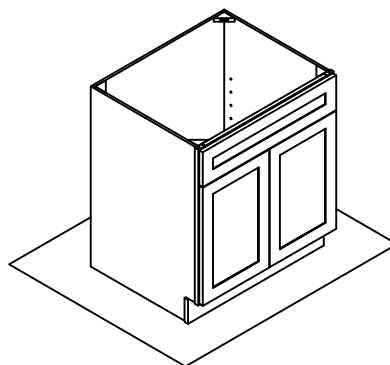

Base Cabinet Assembly Instruction (Item:SB24-SB48/V2421-V3621)

Hard Ware List	1 | 6PCS | Ø4×25mm	2 | 8PCS | Ø4×16mm	3 | 4PCS | Ø4×19mm	4 | 4PCS | 1-1/4"	5 | 40PCS | Ø4×12mm	6 | 10PCS	9 | 4PCS | 60°60°18	10 | 12PCS | Ø4×22mm				
	Flat head screw	Flat head screw	Round head screw	Hinge	Flat head screw	Corner brackets	Corner block	Flat head screw				
Cabinet Parts List	A	Frame	B	Side panels(2)	C	Bottom panel	D	Back panel	E	Toe kick	G	Door(2)
	H	Drawer front										

Step6:

Step7:

Step8:

Step9:

Step10: