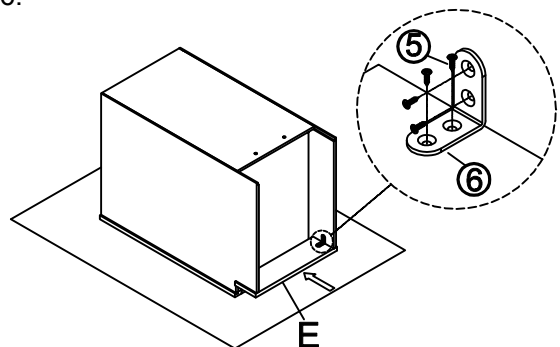

Base Cabinet Assembly Instruction (Item:DB12-DB36/VDB1221-3-VDB3621-3)

Hard Ware List	1 | 10PCS | Ø4×25mm	5 | 16PCS | Ø4×12mm	6 | 4PCS	8 | 3SET	9 | 4PCS | 60°60°18	10 | 12PCS | Ø4×22mm						
	Flat head screw	Flat head screw	Corner brackets	Slide	Corner block	Flat head screw						
Cabinet Parts List	A	Frame	B	Side panels(2)	C	Bottom panel	D	Back panel	E	Toe kick	H	Drawer front(3)
	I	Drawer front panel (3)	J	Drawer back panel (3)	K	Drawer side panel(6)	L	Drawer bottom panel (3)				

Step1:

Step2:

Step3:

Step4:

Step5:

Step6:

Step7:

Step8: