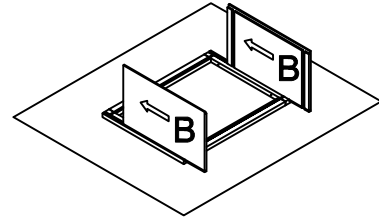

Wall Cabinet Assembly Instruction (Item:W3012-W3612 / W3015-W3615 / W3018-W3618/W3021-W3621)

Hard Ware List	1 | 4PCS | Ø4×25mm	2 | 8PCS | Ø4×16mm	3 | 4PCS | Ø4×19mm	4 | 4PCS | 1-1/4"	5 | 32PCS | Ø4×12mm	6 | 8PCS				
	Flat head screw	Flat head screw	Round head screw	Hinge	Flat head screw	Corner brackets				
Cabinet Parts List	A	Frame	B	Side panels(2)	C	Top panel & Bottom panel(2)	D	Back panel	E	Door(2)

Step1:

Step2:

Step3:

Step4:

Step5:

Step6:

Step7: