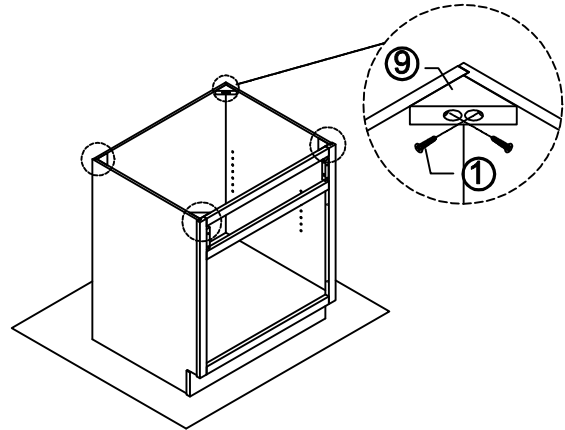

Base Cabinet Assembly Instruction (Item:SB24-SB48/V2421-V3621)

Hard Ware List	1 | 6PCS | Ø4×25mm	2 | 8PCS | Ø4×16mm	3 | 4PCS | Ø4×19mm	4 | 4PCS | 1-1/4"	5 | 40PCS | Ø4×12mm	6 | 10PCS	9 | 4PCS | 60°60°18	10 | 12PCS | Ø4×22mm				
	Flat head screw	Flat head screw	Round head screw	Hinge	Flat head screw	Corner brackets	Corner block	Flat head screw				
Cabinet Parts List	A	Frame	B	Side panels(2)	C	Bottom panel	D	Back panel	E	Toe kick	G	Door(2)
	H	Drawer front										

Step6:

Step7:

Step8:

Step9:

Step10: