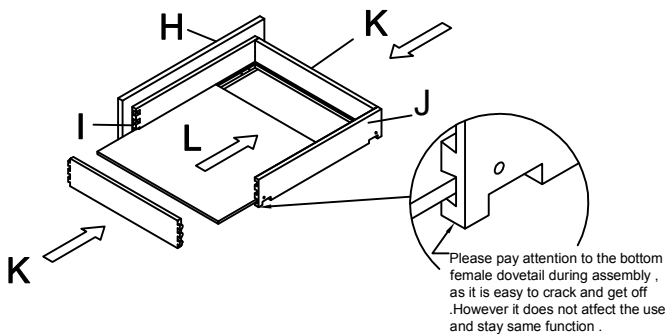

Base Cabinet Assembly Instruction (Item:DB12-DB36/VDB1221-3-VDB3621-3)

Hard Ware List	1 | 10PCS | Ø4×25mm	5 | 16PCS | Ø4×12mm	6 | 4PCS	8 | 3SET	9 | 4PCS | 60°60°18	10 | 12PCS | Ø4×22mm						
	Flat head screw	Flat head screw	Corner brackets	Slide	Corner block	Flat head screw						
Cabinet Parts List	A	Frame	B	Side panels(2)	C	Bottom panel	D	Back panel	E	Toe kick	H	Drawer front(3)
	I	Drawer front panel (3)	J	Drawer back panel (3)	K	Drawer side panel(6)	L	Drawer bottom panel (3)				

Step9:

Step11:

Step12:

Step14: