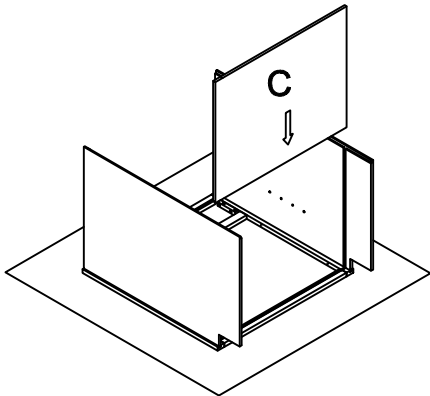

Base Cabinet Assembly Instruction (Item:SB24-SB48/V2421-V3621)

Hard Ware List	1 | 6PCS | Ø4×25mm	2 | 8PCS | Ø4×16mm	3 | 4PCS | Ø4×19mm	4 | 4PCS | 1-1/4"	5 | 40PCS | Ø4×12mm	6 | 10PCS	9 | 4PCS | 60°60°18	10 | 12PCS | Ø4×22mm				
	Flat head screw	Flat head screw	Round head screw	Hinge	Flat head screw	Corner brackets	Corner block	Flat head screw				
Cabinet Parts List	A	Frame	B	Side panels(2)	C	Bottom panel	D	Back panel	E	Toe kick	G	Door(2)
	H	Drawer front										

Step1:

Step2:

Step3:

Step4:

Step5: