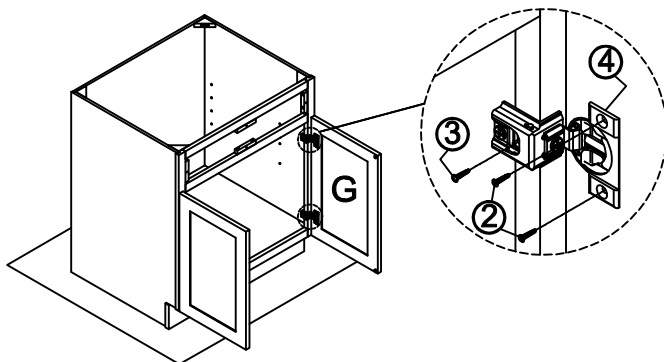

Base Cabinet Assembly Instruction (Item:SB24-SB48/V2421-V3621)

Hard Ware List	1 | 6PCS | Ø4×25mm	2 | 8PCS | Ø4×16mm	3 | 4PCS | Ø4×19mm	4 | 4PCS | 1-1/4"	5 | 40PCS | Ø4×12mm	6 | 10PCS	9 | 4PCS | 60°60°18	10 | 12PCS | Ø4×22mm				
	Flat head screw	Flat head screw	Round head screw	Hinge	Flat head screw	Corner brackets	Corner block	Flat head screw				
Cabinet Parts List	A	Frame	B	Side panels(2)	C	Bottom panel	D	Back panel	E	Toe kick	G	Door(2)
	H	Drawer front										

Step6:

Step7:

Step8:

Step9:

Step10: