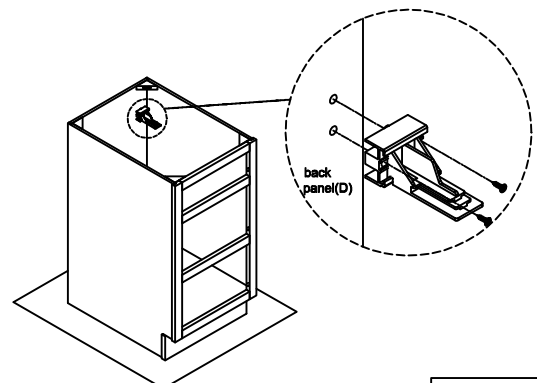

Base Cabinet Assembly Instruction (Item:DB12-DB36/VDB1221-3-VDB3621-3)

Hard Ware List	1 | 10PCS | Ø4×25mm	5 | 16PCS | Ø4×12mm	6 | 4PCS	8 | 3SET	9 | 4PCS | 60°60°18	10 | 12PCS | Ø4×22mm						
	Flat head screw	Flat head screw	Corner brackets	Slide	Corner block	Flat head screw						
Cabinet Parts List	A	Frame	B	Side panels(2)	C	Bottom panel	D	Back panel	E	Toe kick	H	Drawer front(3)
	I	Drawer front panel (3)	J	Drawer back panel (3)	K	Drawer side panel(6)	L	Drawer bottom panel (3)				

Step1:

Step2:

Step3:

Step4:

Step5:

Step6:

Step7:

Step8: