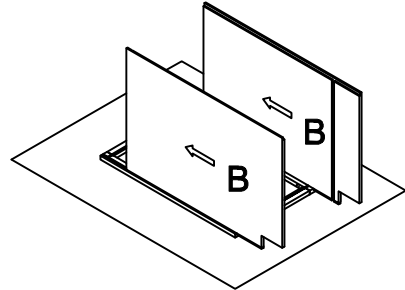

Base Cabinet Assembly Instruction (Item:DB12-DB36/VDB1221-3-VDB3621-3)

Hard Ware List	1 | 10PCS | Ø4×25mm	5 | 16PCS | Ø4×12mm	6 | 4PCS	8 | 3SET	9 | 4PCS | 60°60°18	10 | 12PCS | Ø4×22mm						
	Flat head screw	Flat head screw	Corner brackets	Slide	Corner block	Flat head screw						
Cabinet Parts List	A	Frame	B	Side panels(2)	C	Bottom panel	D	Back panel	E	Toe kick	H	Drawer front(3)
	I	Drawer front panel (3)	J	Drawer back panel (3)	K	Drawer side panel(6)	L	Drawer bottom panel (3)				

Step1:

Step2:

Step3:

Step4:

Step5:

Step6:

Step7:

Step8: