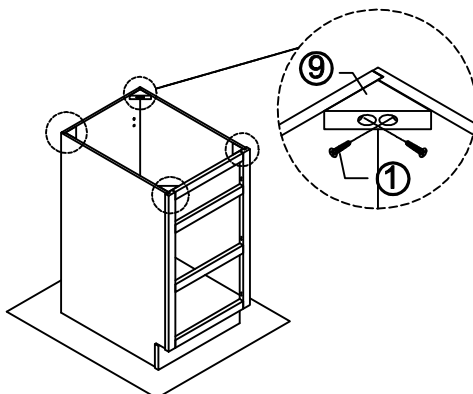

Base Cabinet Assembly Instruction (Item:DB12-DB36/VDB1221-3-VDB3621-3)

Hard Ware List	1 | 10PCS | Ø4×25mm	5 | 16PCS | Ø4×12mm	6 | 4PCS	8 | 3SET	9 | 4PCS | 60°60°18	10 | 12PCS | Ø4×22mm						
	Flat head screw	Flat head screw	Corner brackets	Slide	Corner block	Flat head screw						
Cabinet Parts List	A	Frame	B	Side panels(2)	C	Bottom panel	D	Back panel	E	Toe kick	H	Drawer front(3)
	I	Drawer front panel (3)	J	Drawer back panel (3)	K	Drawer side panel(6)	L	Drawer bottom panel (3)				

Step1:

Step2:

Step3:

Step4:

Step5:

Step6:

Step7:

Step8: