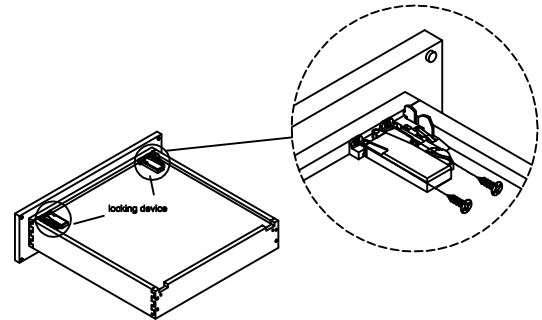

## Base Cabinet Assembly Instruction (Item:DB12-DB36/VDB1221-3-VDB3621-3)

Hard Ware List	1   10PCS   Ø4×25mm	5   16PCS   Ø4×12mm	6   4PCS	8   3SET	9   4PCS   60°60°18	10   12PCS   Ø4×22mm						
	Flat head screw	Flat head screw	Corner brackets	Slide	Corner block	Flat head screw						
Cabinet Parts List	A	Frame	B	Side panels(2)	C	Bottom panel	D	Back panel	E	Toe kick	H	Drawer front(3)
	I	Drawer front panel (3)	J	Drawer back panel (3)	K	Drawer side panel(6)	L	Drawer bottom panel (3)				

Step9:

Step10:

Step11:

Step12:

Step13:

Step14:

## Base Cabinet Assembly Instruction (Item:SB24-SB48/V2421-V3621)

Hard Ware List	1   6PCS   Ø4×25mm	2   8PCS   Ø4×16mm	3   4PCS   Ø4×19mm	4   4PCS   1-1/4"	5   40PCS   Ø4×12mm	6   10PCS	9   4PCS   60°60°18	10   12PCS   Ø4×22mm				
	Flat head screw	Flat head screw	Round head screw	Hinge	Flat head screw	Corner brackets	Corner block	Flat head screw				
												
Cabinet Parts List	A	Frame	B	Side panels(2)	C	Bottom panel	D	Back panel	E	Toe kick	G	Door(2)
	H	Drawer front										