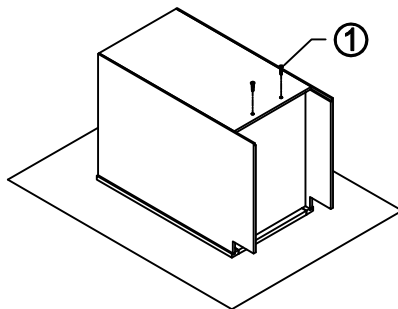

Base Cabinet Assembly Instruction (Item:DB12-DB36/VDB1221-3-VDB3621-3)

Hard Ware List	1 | 10PCS | Ø4×25mm	5 | 16PCS | Ø4×12mm	6 | 4PCS	8 | 3SET	9 | 4PCS | 60°60°18	10 | 12PCS | Ø4×22mm						
	Flat head screw	Flat head screw	Corner brackets	Slide	Corner block	Flat head screw						
Cabinet Parts List	A	Frame	B	Side panels(2)	C	Bottom panel	D	Back panel	E	Toe kick	H	Drawer front(3)
	I	Drawer front panel (3)	J	Drawer back panel (3)	K	Drawer side panel(6)	L	Drawer bottom panel (3)				

Step1:

Step2:

Step3:

Step4:

Step5:

Step6:

Step7:

Step8: