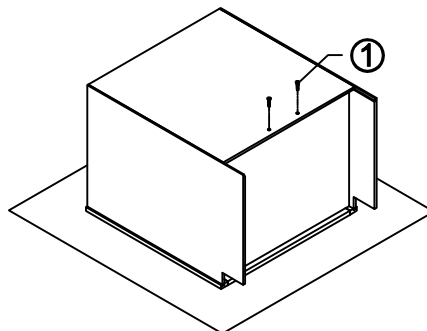

Base Cabinet Assembly Instruction (Item:SB24-SB48/V2421-V3621)

Hard Ware List	1 | 6PCS | Ø4×25mm	2 | 8PCS | Ø4×16mm	3 | 4PCS | Ø4×19mm	4 | 4PCS | 1-1/4"	5 | 40PCS | Ø4×12mm	6 | 10PCS	9 | 4PCS | 60°60°18	10 | 12PCS | Ø4×22mm				
	Flat head screw	Flat head screw	Round head screw	Hinge	Flat head screw	Corner brackets	Corner block	Flat head screw				
Cabinet Parts List	A	Frame	B	Side panels(2)	C	Bottom panel	D	Back panel	E	Toe kick	G	Door(2)
	H	Drawer front										

Step1:

Step2:

Step3:

Step4:

Step5: