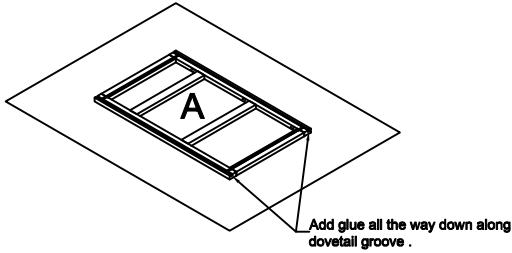

Base Cabinet Assembly Instruction (Item:DB12-DB36/VDB1221-3-VDB3621-3)

Hard Ware List	1 | 10PCS | Ø4×25mm	5 | 16PCS | Ø4×12mm	6 | 4PCS	8 | 3SET	9 | 4PCS | 60°60°18	10 | 12PCS | Ø4×22mm						
	Flat head screw	Flat head screw	Corner brackets	Slide	Corner block	Flat head screw						
Cabinet Parts List	A	Frame	B	Side panels(2)	C	Bottom panel	D	Back panel	E	Toe kick	H	Drawer front(3)
	I	Drawer front panel (3)	J	Drawer back panel (3)	K	Drawer side panel(6)	L	Drawer bottom panel (3)				

Step1: