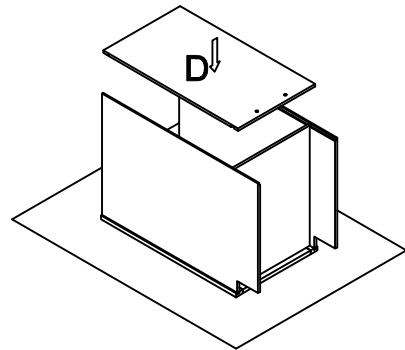

Base Cabinet Assembly Instruction (Item:DB12-DB36/VDB1221-3-VDB3621-3)

Hard Ware List	1 | 10PCS | Ø4×25mm	5 | 16PCS | Ø4×12mm	6 | 4PCS	8 | 3SET	9 | 4PCS | 60°60°18	10 | 12PCS | Ø4×22mm						
	Flat head screw	Flat head screw	Corner brackets	Slide	Corner block	Flat head screw						
Cabinet Parts List	A	Frame	B	Side panels(2)	C	Bottom panel	D	Back panel	E	Toe kick	H	Drawer front(3)
	I	Drawer front panel (3)	J	Drawer back panel (3)	K	Drawer side panel(6)	L	Drawer bottom panel (3)				

Step1:

Step2:

Step3:

Step4:

Step5:

Step6:

Step7:

Step8: