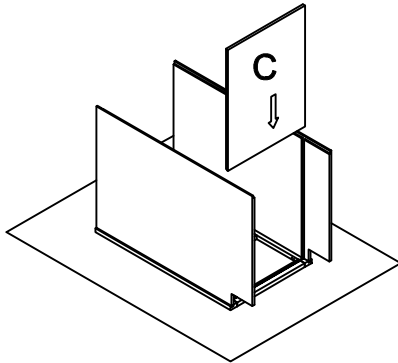

Base Cabinet Assembly Instruction (Item:DB12-DB36/VDB1221-3-VDB3621-3)

Hard Ware List	1 | 10PCS | Ø4×25mm	5 | 16PCS | Ø4×12mm	6 | 4PCS	8 | 3SET	9 | 4PCS | 60°60°18	10 | 12PCS | Ø4×22mm						
	Flat head screw	Flat head screw	Corner brackets	Slide	Corner block	Flat head screw						
Cabinet Parts List	A	Frame	B	Side panels(2)	C	Bottom panel	D	Back panel	E	Toe kick	H	Drawer front(3)
	I	Drawer front panel (3)	J	Drawer back panel (3)	K	Drawer side panel(6)	L	Drawer bottom panel (3)				

Step1:

Step2:

Step3:

Step4:

Step5:

Step6:

Step7:

Step8: