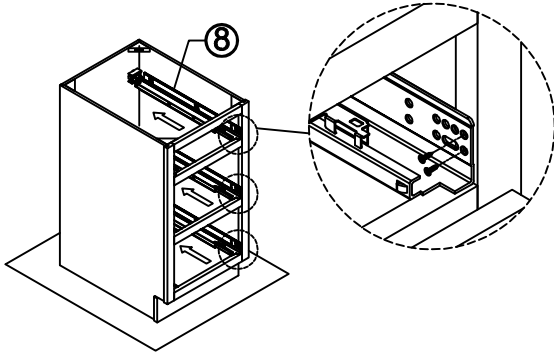

Base Cabinet Assembly Instruction (Item:DB12-DB36/VDB1221-3-VDB3621-3)

Hard Ware List	1 | 10PCS | Ø4×25mm	5 | 16PCS | Ø4×12mm	6 | 4PCS	8 | 3SET	9 | 4PCS | 60°60°18	10 | 12PCS | Ø4×22mm						
	Flat head screw	Flat head screw	Corner brackets	Slide	Corner block	Flat head screw						
Cabinet Parts List	A	Frame	B	Side panels(2)	C	Bottom panel	D	Back panel	E	Toe kick	H	Drawer front(3)
	I	Drawer front panel (3)	J	Drawer back panel (3)	K	Drawer side panel(6)	L	Drawer bottom panel (3)				

Step9: