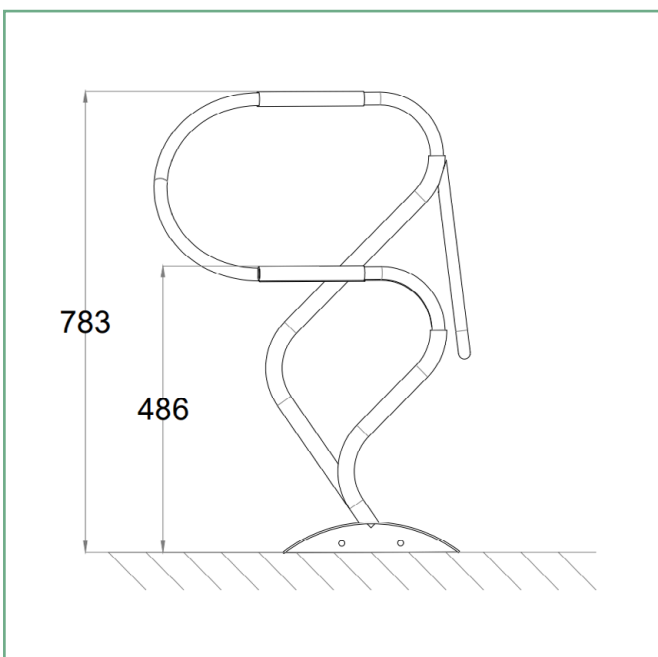

The Cobra is a security focused, high density and cyclist-friendly bicycle rack.

Designed to offer functional, high-capacity, and easy-to-use single tier bike storage for both indoor and outdoor installation.

## Plan view

## Front elevation

## Side elevation