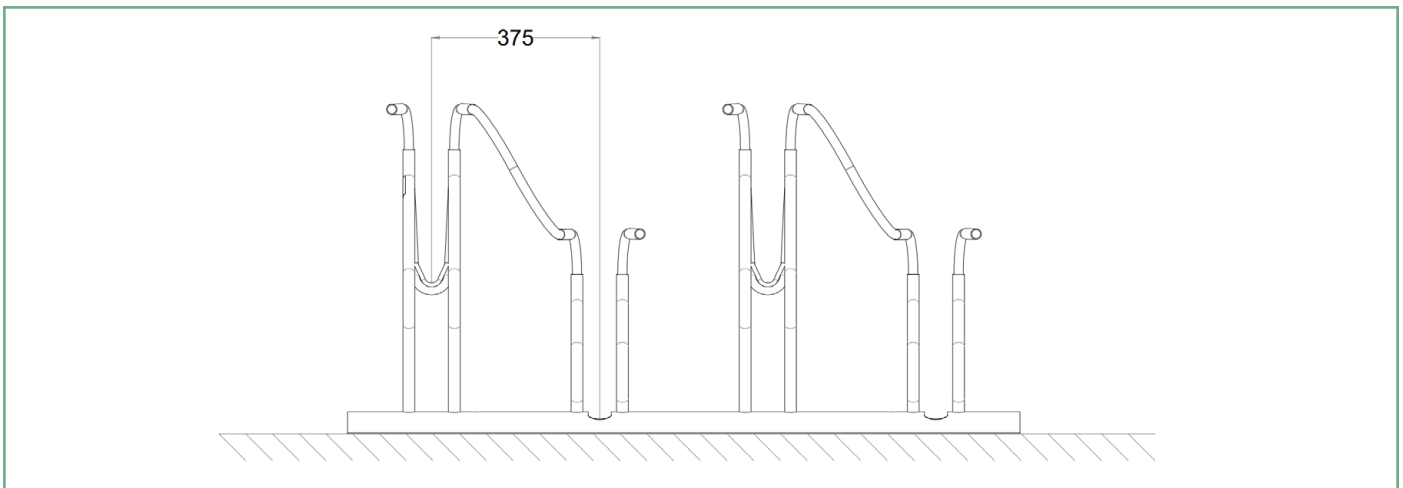

The Cobra is a security focused, high density and cyclist-friendly bicycle rack.

Designed to offer functional, high-capacity, and easy-to-use single tier bike storage for both indoor and outdoor installation.

## Plan view

## Front elevation

## Side elevation