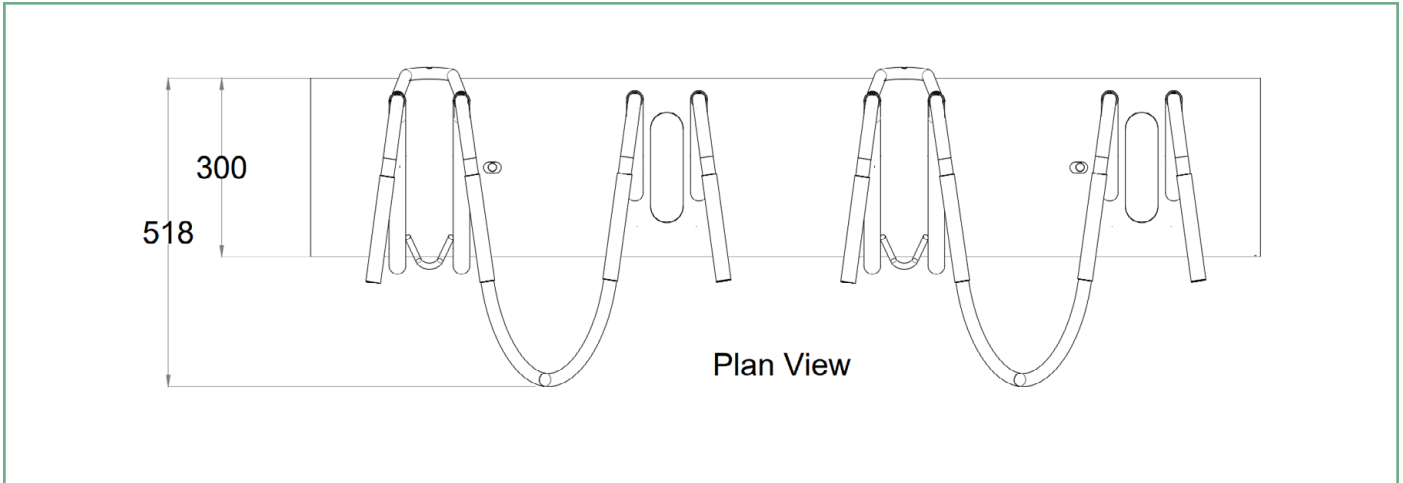

The Cobra is a security focused, high density and cyclist-friendly bicycle rack.

Designed to offer functional, high-capacity, and easy-to-use single tier bike storage for both indoor and outdoor installation.

## Plan view

## Side elevation