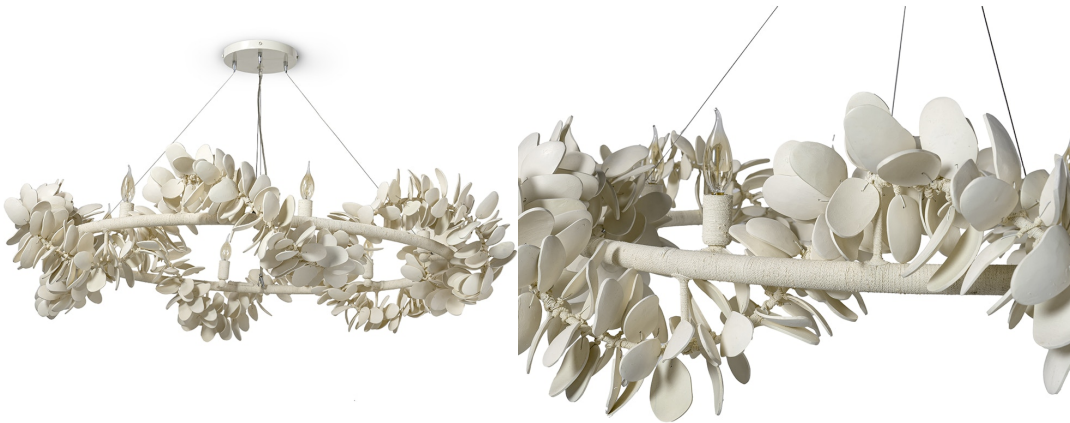

ROMA CHANDELIER

SKU 2176-79

Fully adjustable chandelier features hand-cut petals formed from coco shells in an off-white finish. Natural markings and indentations are part of the inherent beauty of coconut shells and add interest to the piece. Chandelier is complete with an off-white finished canopy hanging kit and adjustable cable wires, which are easily cut, allows customizable hanging heights. Professional installation recommended.

PRICING SUBJECT TO CHANGE

04/11/2024 10:28 AM

PRODUCT SPECIFICATIONS

OVERALL DIMENSIONS: 57"D X 12.5"H + 9'

ADJUSTABLE CABLES

CANOPY DIMENSIONS: 8"D X 1"H

CANOPY FINISH: OFF-WHITE

CHAIN LENGTH: 9'

ADJUSTABLE LENGTH - MIN: 24"

ADJUSTABLE LENGTH - MAX: 116.5"

SOCKET QTY: 6

SOCKET TYPE: E12

BULB TYPE: TYPE B / CANDELABRA

BULB WATTAGE: 40 WATT MAX

VOLTAGE: 120V

CORD LENGTH: 12'