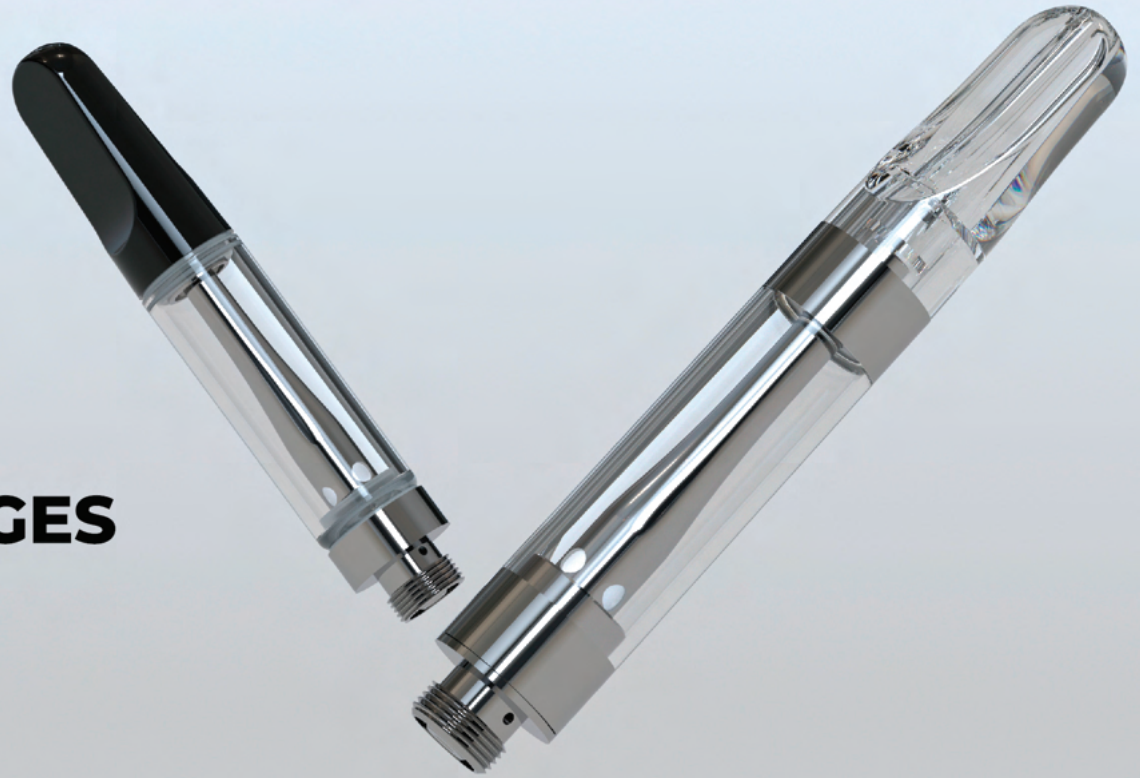

CARTRIDGES