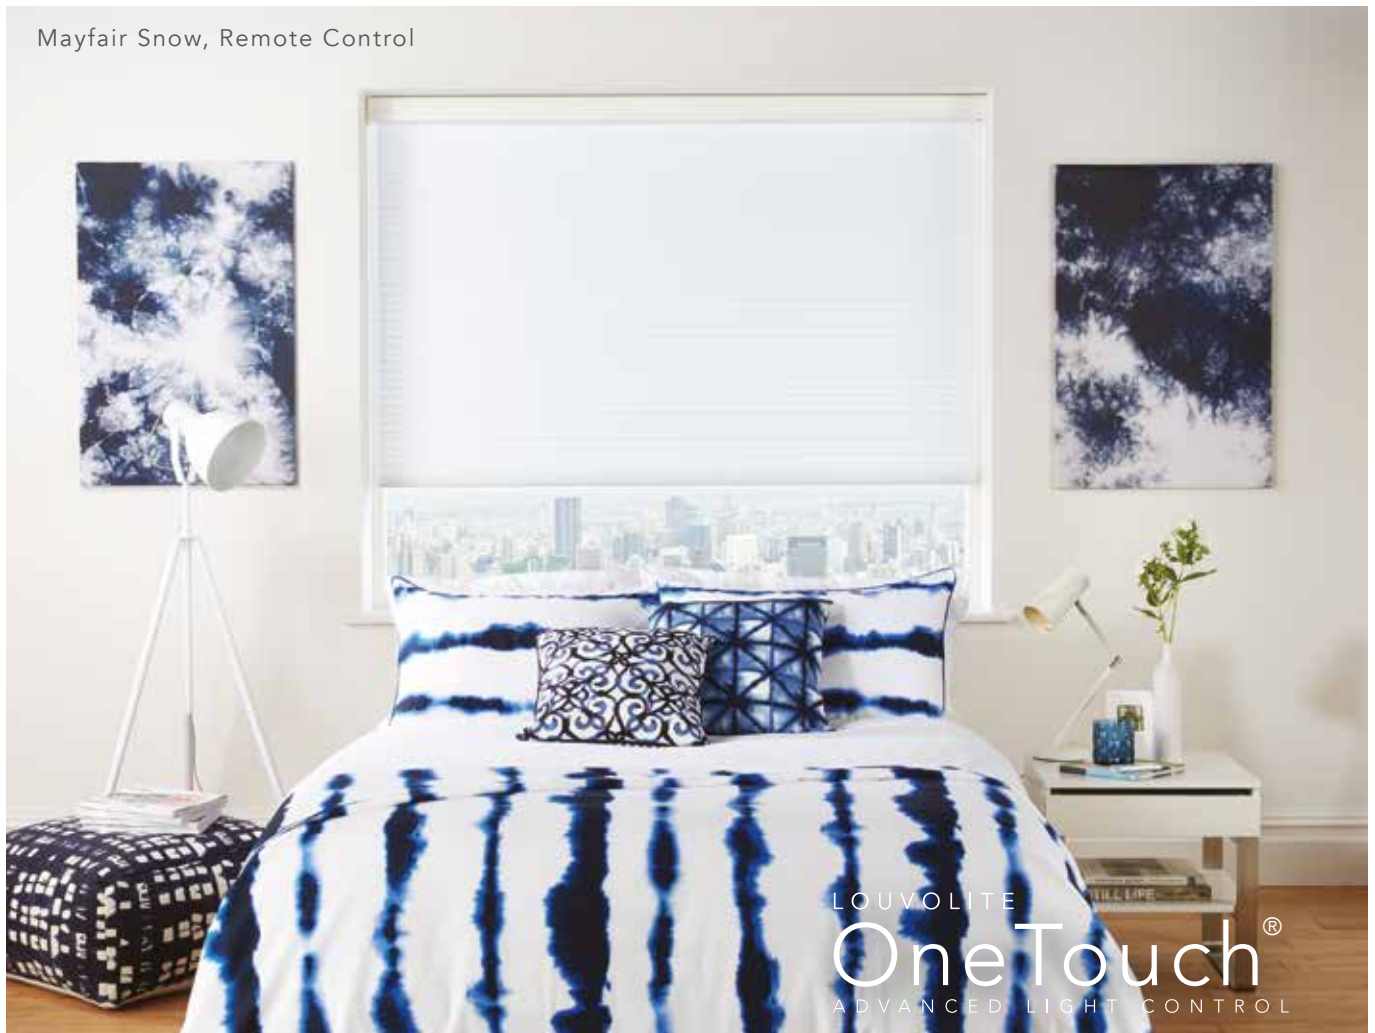

MODERNISE

your home with motorisation

Increase privacy levels and filter daylight more conveniently with the addition of luxury motorisation for your Visage blind. Using the rechargeable battery powered motor with remote control, you can raise or lower your blind at the touch of a button.

Louvolute One Touch™ brings you motorisation at surprisingly low prices as the battery powered motors require no wiring, making installation quick, clean and simple.

Mayfair Snow, Remote Control

LOUVOLITE
OneTouch®
ADVANCED LIGHT CONTROL