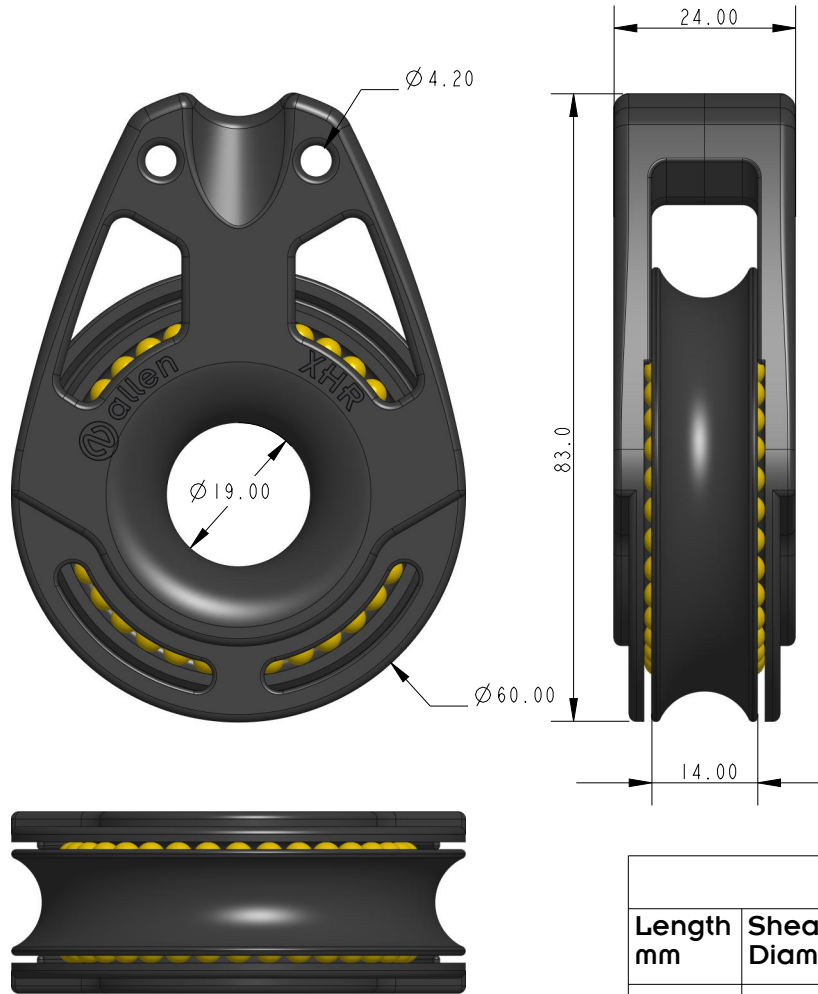

SECTION XSEC0001-XSEC0001

**Specification**

Length mm	Sheave Diameter mm	Max Line Dia mm	Breaking Load kg	MWL kg	Weight g
83	60	13	4000	2000	132

**DIMENSIONS FOR REFERENCE ONLY**  
 allenbrothers.co.uk  
 +44(0)1621 772477

Title	Description
A9060-REF	BOM