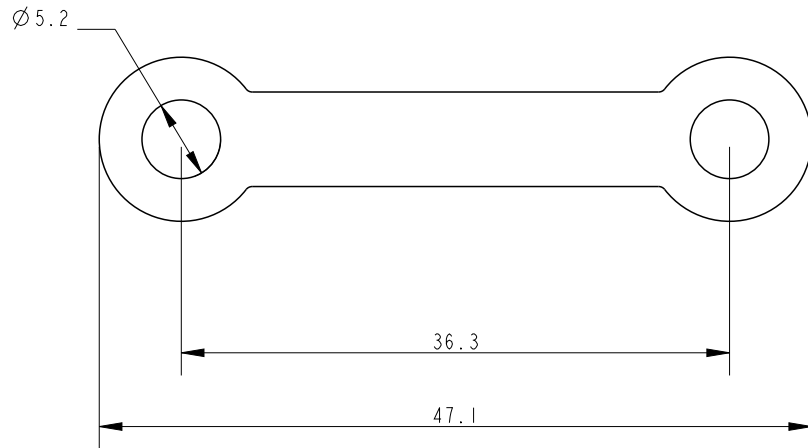

SCALE 2:1

SCALE 2:1

Specification			
Height mm	Fixing Hole Size mm	Fixing Hole Centres mm	Weight g
14	5	36	5.2

DIMENSIONS FOR REFERENCE ONLY
 allenbrothers.co.uk
 +44(0)1621 772477

Title	Description
A6051-REF	Pressed Stainless Steel Lacing Eye - Med