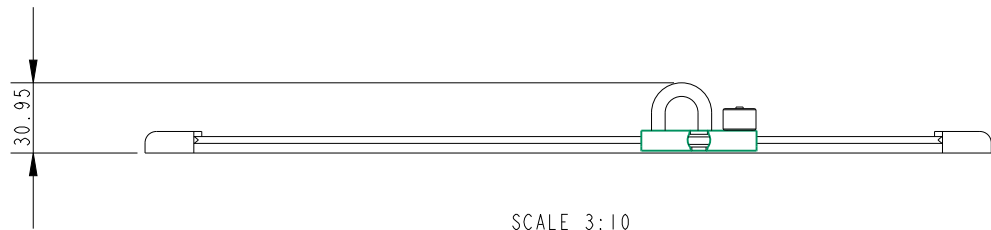

SCALE 3:10

SCALE 3:10

Specification

Track Length mm	Distance Between Adjustments mm	Max Rope Size mm	Cleat	Track	Fixing Hole Centres mm	Fixing Hole Diameters mm	No. of Fixing Holes
330	19	-	-	A.226	56	4	6

DIMENSIONS FOR REFERENCE ONLY
 allenbrothers.co.uk
 +44(0)1621 772477

Title	Description
A4573-REF	Sliding Wire Fairlead with Piston Stop