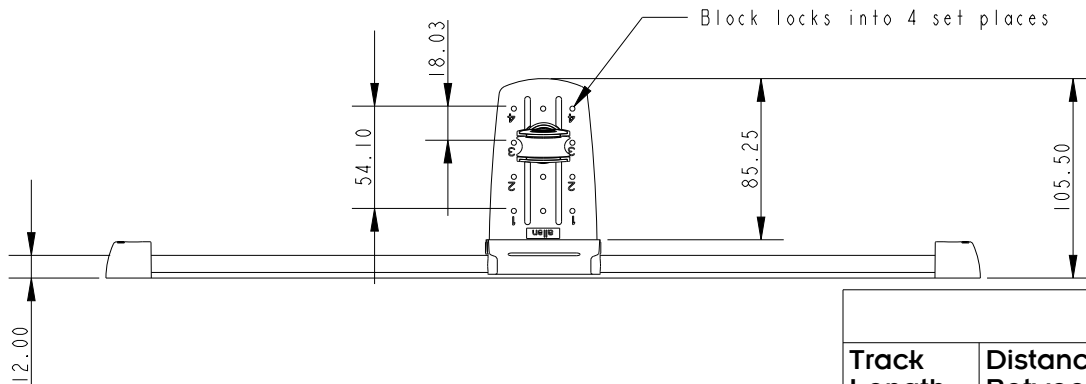

SCALE 3:10

Specification

Track Length mm	Distance Between Adjustments mm	Max Rope Size mm	Cleat	Track	Fixing Hole Centres mm	Fixing Hole Diameters mm	No. of Fixing Holes
450	-	8	-	A.826	100	5	6

DIMENSIONS FOR REFERENCE ONLY
 allenbrothers.co.uk
 +44(0)1621 772477

Title	Description
A4490-REF	Adjustable Jib track