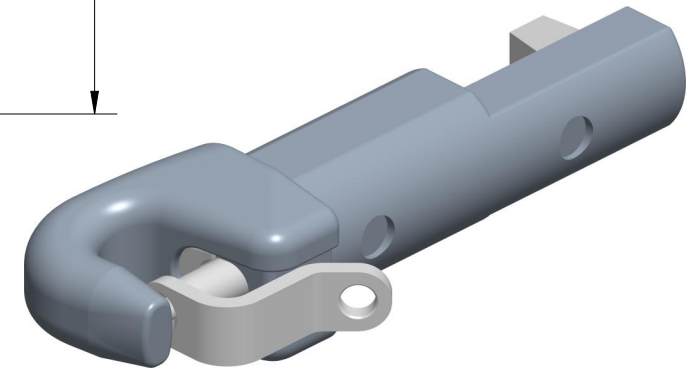

SCALE 1:1

DIMENSIONS FOR REFERENCE ONLY
allenbrothers.co.uk
+44(0)1621 772477

Specification

Fixing Hole Diameter mm	Fixing Hole Centres mm	To Suit Spa Diameter mm	Length mm	Eye Diameter mm	Maximum Rope Size mm	Weight g
6	37	22	102	8	7	50

Title	Description
A4431-REF	Piston Triggered Spinnaker Pole End