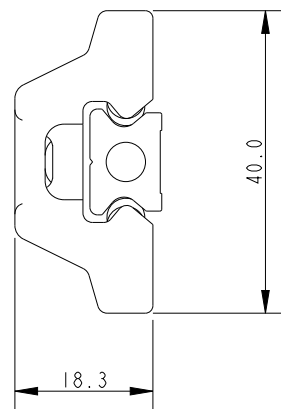

SCALE 1:1

DIMENSIONS FOR REFERENCE ONLY
allenbrothers.co.uk
+44(0)1621 772477

Specification

To Suit Track	Diameter Of Eye mm	Height mm	Length mm	Width mm	Weight g	Accessories	MWL kg	BL kg
A.816	4	18	50	40	40	-	120	800

Title	Description
A4389TII-REF	Mini Profile Car With Tii-On Attachment