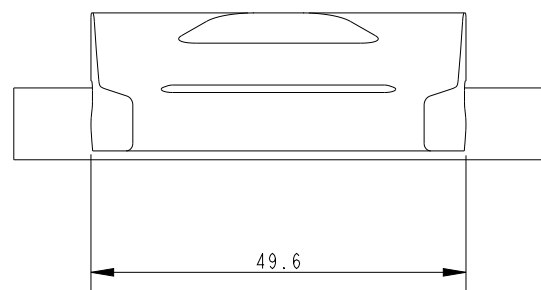

SCALE 1:1

DIMENSIONS FOR REFERENCE ONLY
allenbrothers.co.uk
+44(0)1621 772477

Specification

To Suit Track	Diameter Of Eye mm	Height mm	Length mm	Width mm	Weight g	Accessories	MWL kg	BL kg
A.816	4	18	50	40	40	-	120	800

Title	Description
A4389TII-REF	Mini Profile Car With Tii-On Attachment