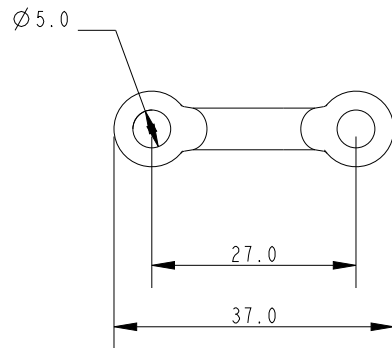

SCALE 1:1

SCALE 2:1

Specification			
Height mm	Fixing Hole Size mm	Fixing Hole Centres mm	Weight g
8	5	27	1.5

**DIMENSIONS FOR REFERENCE ONLY**  
 allenbrothers.co.uk  
 +44(0)1621 772477

Title	Description
<b>A4388-REF</b>	Lacing Eye