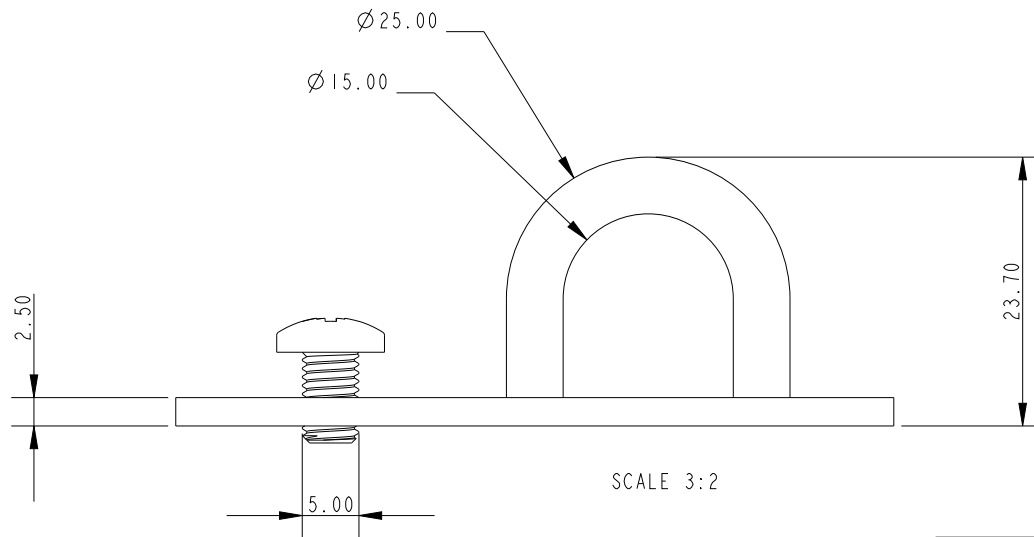

SCALE 3:2

SCALE 3:2

Specification

Length mm	Width mm	Thickness mm	Loop Inner Diameter mm	Loop Outer Diameter mm	Weight g
64	16	2	15	25	61

DIMENSIONS FOR REFERENCE ONLY
allenbrothers.co.uk
+44(0)1621 772477

Title	Description
A4258-REF	Adjustable SS Boom Slide