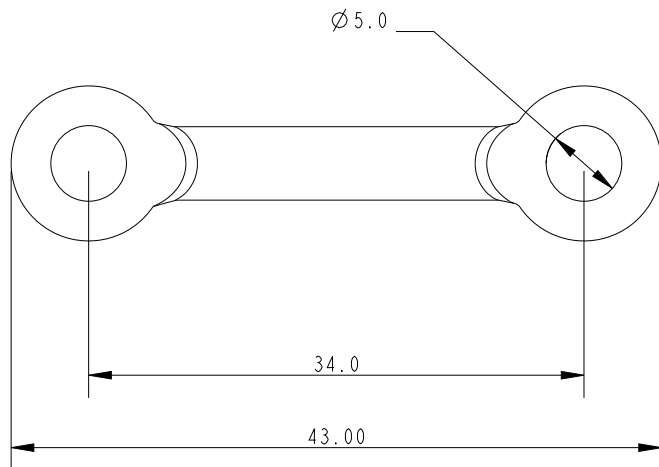

SCALE 2:1

SCALE 2:1

Specification			
Height mm	Fixing Hole Size mm	Fixing Hole Centres mm	Weight g
12	5	34	4

**DIMENSIONS FOR REFERENCE ONLY**  
 allenbrothers.co.uk  
 +44(0)1621 772477

Title	Description
A4073-REF	Lacing Eye