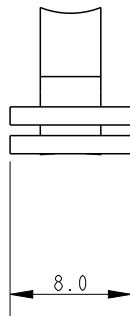

SCALE 2:1

SCALE 3:1

**DIMENSIONS FOR REFERENCE ONLY**  
 allenbrothers.co.uk  
 +44(0)1621 772477

Specification			
Height mm	Fixing Hole Size mm	Fixing Hole Centres mm	Weight g
10	3	-	1.7

Title	Description
<b>A4038-REF</b>	Pressed Clip Stainless Steel Lacing Eye