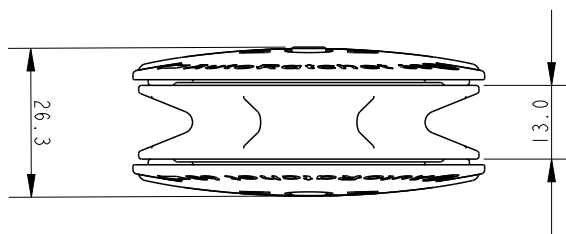

SCALE 3:4

SCALE 3:4

### Specification

Sheave Dia. mm	Length mm	Line Diameter mm	Shackle Pin mm	Breaking Load kg	Trigger Load kg	MWL kg	Weight g	Bearing Detail
60	110	12	5	1000	10	275	139	Delrin

**DIMENSIONS FOR REFERENCE ONLY**  
 allenbrothers.co.uk  
 +44(0)1621 772477