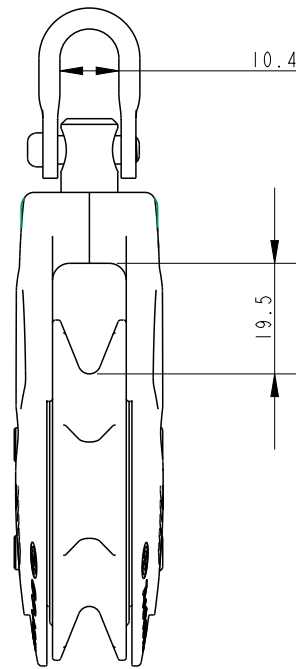

SCALE 3:4

SCALE 3:4

### Specification

Sheave Dia. mm	Length mm	Line Diameter mm	Shackle Pin mm	Breaking Load kg	Trigger Load kg	MWL kg	Weight g	Bearing Detail
60	110	12	5	1000	10	275	139	Delrin

**DIMENSIONS FOR REFERENCE ONLY**  
 allenbrothers.co.uk  
 +44(0)1621 772477

Title	Description
A2360-REF	X2 AutoRatchet