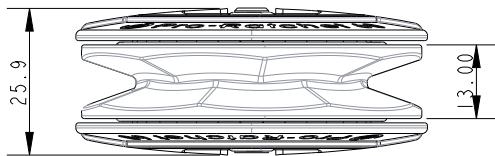

SCALE 3:4

SCALE 3:4

Specification

Sheave Dia. mm	Length mm	Line Diameter mm	Shackle Pin mm	Breaking Load kg	Trigger Load kg	MWL kg	Weight g	Bearing Detail
60	110	12	5	1000	10	275	110	Delrin

DIMENSIONS FOR REFERENCE ONLY
 allenbrothers.co.uk
 +44(0)1621 772477