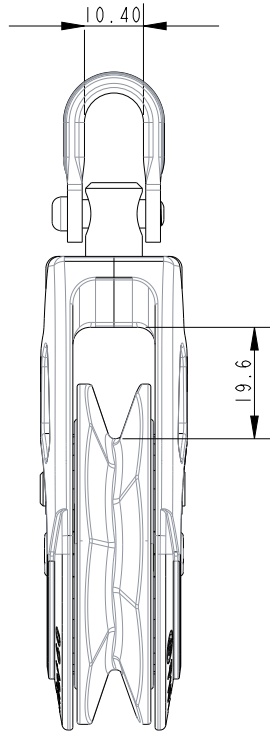

SCALE 3:4

SCALE 3:4

Specification

Sheave Dia. mm	Length mm	Line Diameter mm	Shackle Pin mm	Breaking Load kg	Trigger Load kg	MWL kg	Weight g	Bearing Detail
60	110	12	5	1000	10	275	110	Delrin

DIMENSIONS FOR REFERENCE ONLY
 allenbrothers.co.uk
 +44(0)1621 772477

Title	Description
A2160WAVE-REF	Pro-Ratchet 60