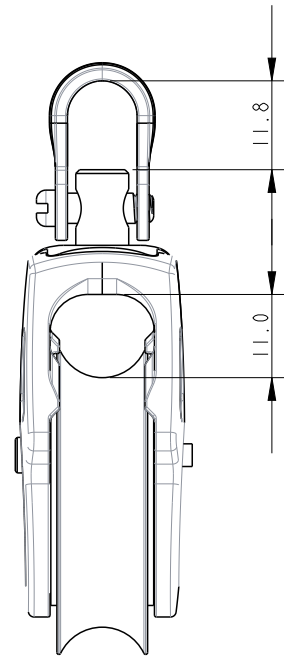

SCALE 1:1

SCALE 1:1

DIMENSIONS FOR REFERENCE ONLY
 allenbrothers.co.uk
 +44(0)1621 772477

Specification

Length mm	Line Diameter mm	Shackle Pin mm	Breaking Load kg	MWL kg	Weight g	Bearing Detail
73	10	4	800	180	46.5	Stainless Steel

Title	Description
A2040SC-REF	Swivel