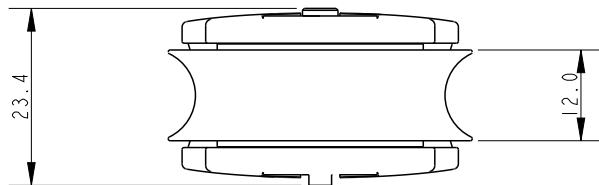

SCALE 1:1

SCALE 1:1

DIMENSIONS FOR REFERENCE ONLY
 allenbrothers.co.uk
 +44(0)1621 772477

Specification

Length mm	Line Diameter mm	Shackle Pin mm	Breaking Load kg	MWL kg	Weight g	Bearing Detail
73	10	4	800	180	46.5	Stainless Steel

Title	Description
A2040SC-REF	Swivel