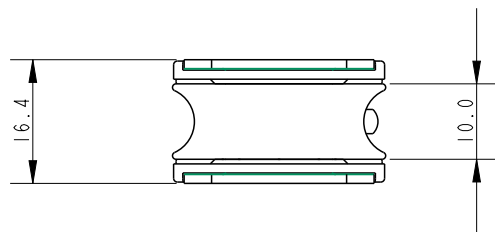

SCALE 1:1

SCALE 3:2

**DIMENSIONS FOR REFERENCE ONLY**  
**allenbrothers.co.uk**  
**+44(0)1621 772477**

**Specification**

Length mm	Line Diameter mm	Shackle Pin mm	Breaking Load kg	MWL kg	Weight g	Bearing Detail
68	8	-	450	140	35	Stainless Steel

Title	Description
<b>A2030SHK-REF</b>	<b>Single with Swivel Hook</b>