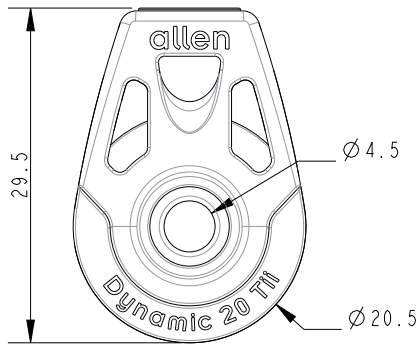

SCALE 3:2

SCALE 5:2

Specification					
Length mm	Line Diameter mm	Breaking Load kg	MWL kg	Weight g	Bearing Detail
29.5	6	600	225	15.6	Stainless Steel Ball

DIMENSIONS FOR REFERENCE ONLY
 allenbrothers.co.uk
 +44(0)1621 772477

Title	Description
A2022TII-REF	Double Tii-On