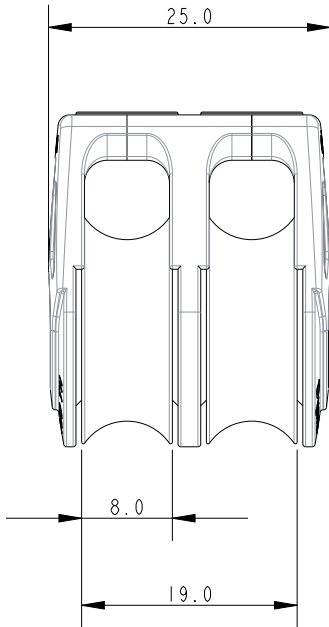

SCALE 3:2

SCALE 5:2

Specification					
Length mm	Line Diameter mm	Breaking Load kg	MWL kg	Weight g	Bearing Detail
29.5	6	600	225	15.6	Stainless Steel Ball

DIMENSIONS FOR REFERENCE ONLY
 allenbrothers.co.uk
 +44(0)1621 772477

Title	Description
A2022TII-REF	Double Tii-On