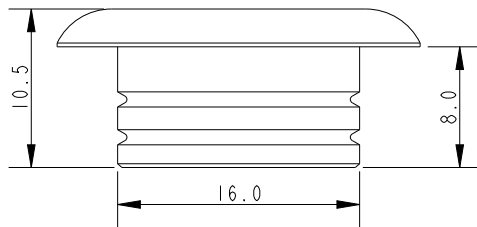

SCALE 2:1

COLOURS AVAILABLE:
Black, Blue, Gold,
Orange, Purple,
Silver

Specification			
Inside Diameter mm	Outside Diameter mm	Structure Depth mm	Weight g
12	16	8	4

DIMENSIONS FOR REFERENCE ONLY
allenbrothers.co.uk
+44(0)1621 772477

Title	Description
A-539A-REF	Aluminium Through Deck Bush