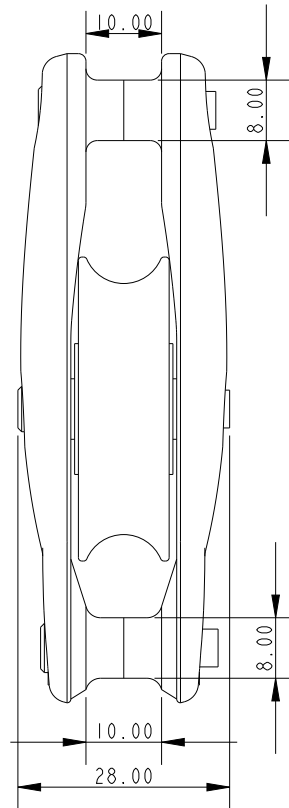

SCALE 1:1

SCALE 1:1

DIMENSIONS FOR REFERENCE ONLY
 allenbrothers.co.uk
 +44(0)1621 772477

Specification

Sheave Diameter mm	Length mm	Max Line Diameter mm	Breaking Load kg	Max Working Load kg	Weight g	Bearing Detail
38	86	10	300	155	55	Stainless Steel

Title	Description
A-378BB-REF	Single Ball Bearing With Becket