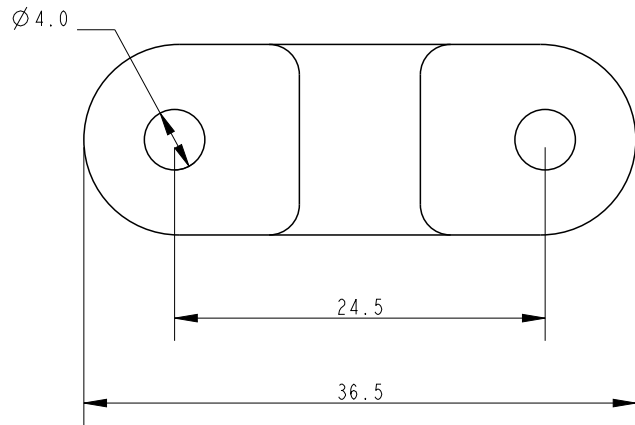

SCALE 2:1

SCALE 2:1

Specification			
Inside Dia mm	Fixing Hole Size mm	Fixing Hole Centres mm	Weight g
7	4	23	6

DIMENSIONS FOR REFERENCE ONLY
 allenbrothers.co.uk
 +44(0)1621 772477

Title	Description
A-182-REF	Open Base Fairlead