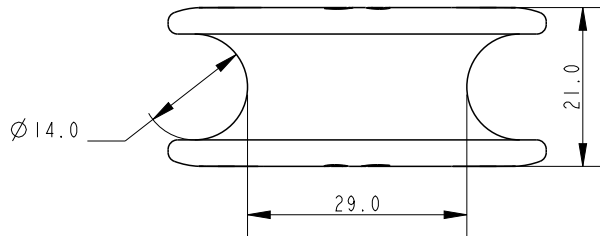

SCALE 1:1

Available colours: Black, Blue, Silver, Purple, Gold, Orange

Specification					
Outside Diameter mm	Inside Diameter mm	Max Working Load Kg	Weight g	Depth mm	Material
50	20	-	40	21	Aluminium

DIMENSIONS FOR REFERENCE ONLY
 allenbrothers.co.uk
 +44(0)1621 772477

Title	Description
A--87-50REF	Aluminium Thimble