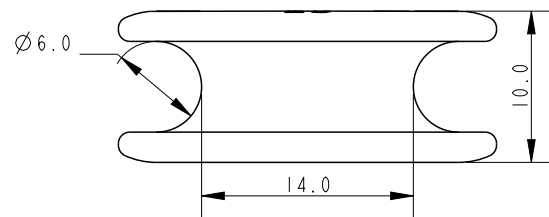

SCALE 2:1

SCALE 2:1

Available colours: Black, Blue, Silver, Purple, Gold, Orange

Specification					
Outside Diameter mm	Inside Diameter mm	Max Working Load Kg	Weight g	Depth mm	Material
25	10	800	5	10	Aluminium

DIMENSIONS FOR REFERENCE ONLY
 allenbrothers.co.uk
 +44(0)1621 772477

Title	Description
A--87-25REF	Aluminium Thimble