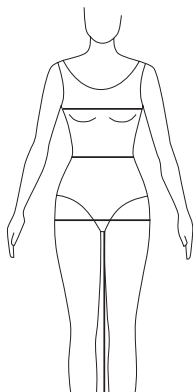

MEASUREMENTS AND SIZES

CHEST

Measure around the fullest part of the bust and straight across the back.

WAIST

Measure your waist at the narrowest point.

HIP

Stand with feet together and measure around the fullest part of your seat, about 20 cm below the waist.

INNER LEG LENGTH

Measure from the top of your inside leg down to the floor.

TOPS: XS-XXL

BOTTOMS: 30-46 AND XS-XXL

JACKETS/VESTS: XS-XXL

HAT: ONE SIZE FITS ALL

ACCESSORIES: ONE SIZE FITS ALL

MAGIC BOTTOMS:

EU 30-46, UK 4-20, US 0-16, JP XS-6L
For a tighter fit, choose one size smaller than your regular size.

LENGTHS INCH = CM

27	69
28	71
29	74
30	76
31	79
32	81
33	84
34	86

TOPS	XS	S	M	L	XL	XXL
	30/32	34/36	38/40	42/44	46	48
BOTTOMS	32	34 36	38 40	42 44	46	

Body measurement:	XS	S	M	L	XL	XXL
Chest	80	84 88	92 96	100 104	110	116
Waist	64	68 72	76 80	84 88	94	100
Hip	88	92 96	100 104	108 112	117	122

INTERNATIONAL SIZES

TOPS	XS	S	M	L	XL	XXL
SCANDINAVIA	30/32	34/36	38/40	42/44	46	48
GERMANY	30/32	34/36	38/40	42/44	46	48
GREAT BRITAIN	8	10	12	14	16	18/20
PORTUGAL	36	38	40/42	44	46	48/50
SPAIN	36	38	40/42	44	46	48/50
FRANCE	34	36	38/40	42	44	46/48
USA/CANADA	4	6	8	10	12	14/16
AUSTRALIA	8	10	12	14	16	18/20
JAPAN	S	M	L	LL	3L	4L

BOTTOMS	XS	S	M	L	LL	3L	4L	5L	6L	7L
SCANDINAVIA	30 32	34 36	38 40	42 44	46	48				
GERMANY	30 32	34 36	38 40	42 44	46	48				
GREAT BRITAIN	4 6	8 10	12 14	16 18	20	22				
PORTUGAL	32 34	36 38	40 42	44 46	48	50				
SPAIN	32 34	36 38	40 42	44 46	48	50				
FRANCE	30 32	34 36	38 40	42 44	46	48				
USA/CANADA	0 2	4 6	8 10	12 14	16	18				
AUSTRALIA	4 6	8 10	12 14	16 18	20	22				
JAPAN	XS S	M L	LL 3L	4L 5L	6L	7L