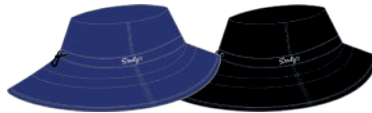

Polyester 100%
Rain jacket. Technical stretch
Waterproof fabric with water repellent finish.
10.000 water column. Fully taped seams.
Lining in jersey. Regular fit. Sizes: XS - XXL

■ 570 ■ 999

1000172 FAENZA RAIN JACKET

Polyester 100%
Rain jacket. Technical stretch
Waterproof fabric with water repellent finish.
10.000 water column. Fully taped seams.
Lining in jersey. Relaxed fit. Sizes: XS - XXL

■ 999

1000086 FLAIN RAIN PANTS

Polyester 100%
Rain pant. Technical stretch
Waterproof fabric with water repellent finish.
10.000 water column. Fully taped seams.
Lining in jersey. Regular fit. Sizes: XS - XXL

■ 570 ■ 999

1000084 FLAIN RAIN HAT