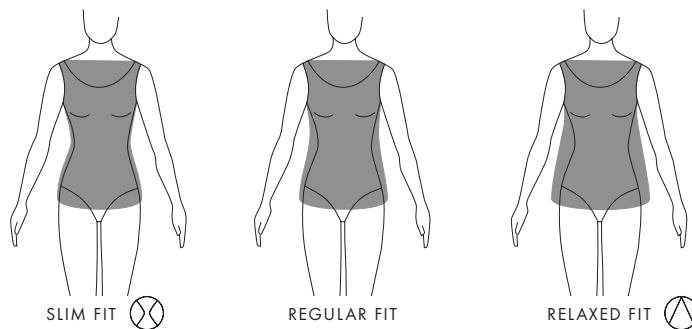

LYRIC

The Lyric quality is created both for active golf play and for leisure wear. This high-tech fabric has a 4-way stretch which affords maximum freedom of movement and fits comfortably close to the body. It is produced from a breathable material with an excellent ventilation. It has a soft finish and is easy care. Lyric is suitable both for spring and summer, as the garment is light weight.

WIND MINI MICRO

This lightweight, wind-resistant fabric is developed for both active golfing and leisure wear. High-tech, wind resistant, water repellent and breathable, the material keeps you dry, has an antistatic finish, blocks cold wind and is easy to care for.

WIND PUSH

Our wind push material is created for both the active golfer and for leisure. The material delivers superior breathability and comfort and the fine surface allows internal moisture to be wicked away while simultaneously preventing water permeation from the outside. Wind push is wind resistant, water repellent, breathable and easy care.

WIND LIGHT PRO STRETCH

This lightweight, Ultimate Pro Stretch material is wind resistant, soft, comfortable and affords full freedom of movement. The fabric is breathable, has an anti-static finish and is easy to care for.

OUR THREE SILHOUETTES

We believe in comfort regardless of body types. It is about individual preference. Therefore, we have developed three silhouettes for our tops to choose between.

- SLIM – Tight fit. Narrow shape
- REGULAR – Standard fit. Slightly shaped in the waist
- RELAXED – Looser fit. Relaxed at waist area

RECYCLED – our symbol for recycled materials