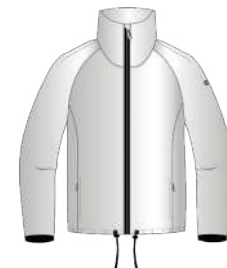

1000114 COMO JACKET
Polyester 100%
Wind fabric. Elastic at cuff and draw
string at hem. Full zip. Loose fitted collar
Relaxed fit. Sizes: XS - XXL

■ 644 ■ 705