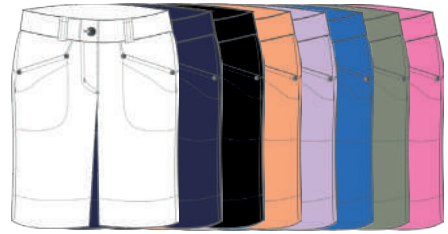

ALL IN STYLE BOTTOMS

001/245 LYRIC STRAIGHT
 Polyester 100%
 Quick Dry. Elastic waist
 Soft stretch quality
 Regular fit. Sizes: 30 - 46
 □ 100 ■ 999

001/259 LYRIC SKORT 45 CM
001/260 LYRIC SKORT 52 CM
1000001 LYRIC SKORT 45 CM
1000002 LYRIC SKORT 52 CM
 Polyester 100%, Quick Dry. Elastic waist
 Soft stretch quality. Inner shorts
 Regular fit. Sizes: 30 - 46
 001/260 and 1000002: Sizes: 30 - 48
 □ 100 ■ 590 ■ 999
 ■ 429 ■ 507 ■ 533 ■ 644 ■ 824