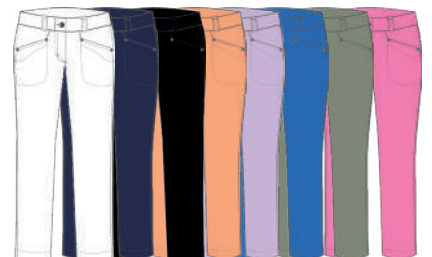

001/263 LYRIC HIGH WATER 94 CM
1000006 LYRIC HIGH WATER 94 CM
Polyester 100%
Quick Dry. Soft stretch
Elastic waist
Regular fit. Sizes: 30 - 46
□ 100 ■ 590 ■ 999
■ 429 ■ 507 ■ 533 ■ 644 ■ 824