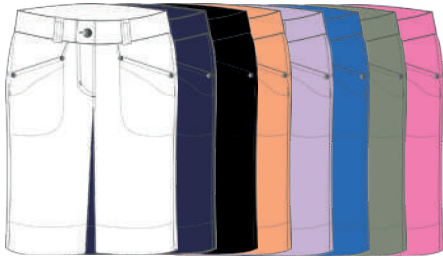

ALL IN STYLE BOTTOMS

001/245 LYRIC STRAIGHT
 Polyester 100%
 Quick Dry. Elastic waist
 Soft stretch quality
 Regular fit. Sizes: 30 - 46
 □ 100 ■ 999

001/259 LYRIC SKORT 45 CM
001/260 LYRIC SKORT 52 CM
1000001 LYRIC SKORT 45 CM
1000002 LYRIC SKORT 52 CM
 Polyester 100%, Quick Dry. Elastic waist
 Soft stretch quality. Inner shorts
 Regular fit. Sizes: 30 - 46
 001/260 and 1000002: Sizes: 30 - 48
 □ 100 ■ 590 ■ 999
 ■ 429 ■ 507 ■ 533 ■ 644 ■ 824

001/257 LYRIC SHORTS 48 CM
1000003 LYRIC SHORTS 48 CM
 Polyester 100%
 Quick Dry. Soft stretch
 Elastic waist
 Regular fit. Sizes: 30 - 46
 □ 100 ■ 590 ■ 999
 ■ 429 ■ 507 ■ 533 ■ 644 ■ 824

001/261 LYRIC CITY SHORTS 62 CM
1000004 LYRIC CITY SHORTS 62 CM
 Polyester 100%
 Quick Dry. Soft stretch
 Elastic waist
 Regular fit. Sizes: 30 - 48
 □ 100 ■ 590 ■ 999
 ■ 429 ■ 507 ■ 533 ■ 644 ■ 824