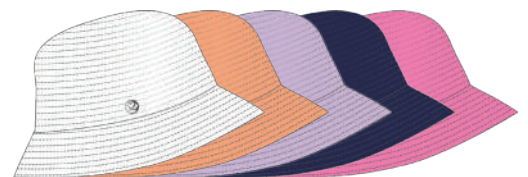

1000181 DUBBO HAT
Paper straw
Reversible hat
Sizes: ONE
□ 100 ■ 429 ■ 507 ■ 590 ■ 824