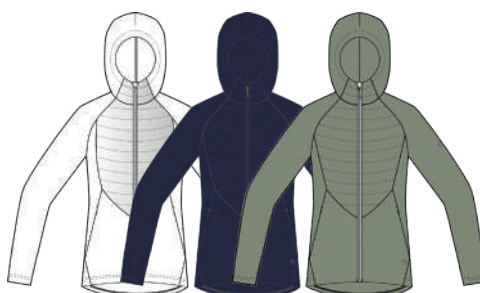

1000054 ALLOS HYBRID JACKET

Polyester 94% Elastane 6%
Hybrid hood in power fleece
Wind materiel. Full zip
Soft brushed backside
Regular fit. Sizes: XS - XXL

100 590 644