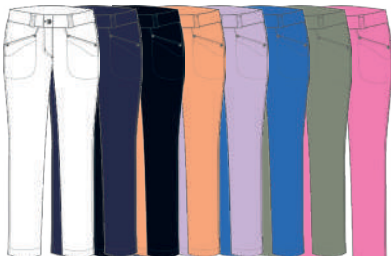

ALL IN STYLE BOTTOMS

001/245 LYRIC STRAIGHT
 Polyester 100%
 Quick Dry. Elastic waist
 Soft stretch quality
 Regular fit. Sizes: 30 - 46
 □ 100 ■ 999

001/259 LYRIC SKORT 45 CM
001/260 LYRIC SKORT 52 CM
1000001 LYRIC SKORT 45 CM
1000002 LYRIC SKORT 52 CM
 Polyester 100%, Quick Dry. Elastic waist
 Soft stretch quality. Inner shorts
 Regular fit. Sizes: 30 - 46
 001/260 and 1000002: Sizes: 30 - 48
 □ 100 ■ 590 ■ 999
 ■ 429 ■ 507 ■ 533 ■ 644 ■ 824

001/257 LYRIC SHORTS 48 CM
1000003 LYRIC SHORTS 48 CM
 Polyester 100%
 Quick Dry. Soft stretch
 Elastic waist
 Regular fit. Sizes: 30 - 46
 □ 100 ■ 590 ■ 999
 ■ 429 ■ 507 ■ 533 ■ 644 ■ 824

001/261 LYRIC CITY SHORTS 62 CM
1000004 LYRIC CITY SHORTS 62 CM
 Polyester 100%
 Quick Dry. Soft stretch
 Elastic waist
 Regular fit. Sizes: 30 - 48
 □ 100 ■ 590 ■ 999
 ■ 429 ■ 507 ■ 533 ■ 644 ■ 824

001/262 LYRIC CAPRI 74 CM
1000005 LYRIC CAPRI 74 CM
 Polyester 100%
 Quick Dry. Soft stretch
 Elastic waist
 Regular fit. Sizes: 30 - 46
 □ 100 ■ 590 ■ 999
 ■ 429 ■ 507 ■ 533 ■ 644 ■ 824

001/263 LYRIC HIGH WATER 94 CM
1000006 LYRIC HIGH WATER 94 CM
 Polyester 100%
 Quick Dry. Soft stretch
 Elastic waist
 Regular fit. Sizes: 30 - 46
 □ 100 ■ 590 ■ 999
 ■ 429 ■ 507 ■ 533 ■ 644 ■ 824