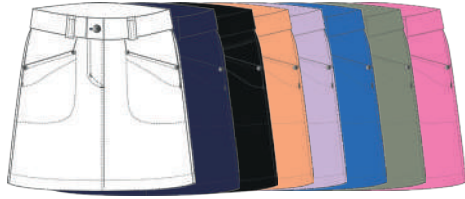

ALL IN STYLE BOTTOMS

001/245 LYRIC STRAIGHT
 Polyester 100%
 Quick Dry. Elastic waist
 Soft stretch quality
 Regular fit. Sizes: 30 - 46
 □ 100 ■ 999

001/259 LYRIC SKORT 45 CM
001/260 LYRIC SKORT 52 CM
1000001 LYRIC SKORT 45 CM
1000002 LYRIC SKORT 52 CM
 Polyester 100%, Quick Dry. Elastic waist
 Soft stretch quality. Inner shorts
 Regular fit. Sizes: 30 - 46
 001/260 and 1000002: Sizes: 30 - 48
 □ 100 ■ 590 ■ 999
 ■ 429 ■ 507 ■ 533 ■ 644 ■ 824