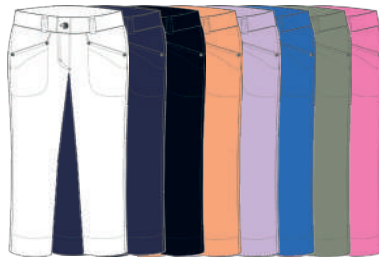

ALL IN STYLE BOTTOMS

001/245 LYRIC STRAIGHT
 Polyester 100%
 Quick Dry. Elastic waist
 Soft stretch quality
 Regular fit. Sizes: 30 - 46
 □ 100 ■ 999

001/259 LYRIC SKORT 45 CM
001/260 LYRIC SKORT 52 CM
1000001 LYRIC SKORT 45 CM
1000002 LYRIC SKORT 52 CM
 Polyester 100%, Quick Dry. Elastic waist
 Soft stretch quality. Inner shorts
 Regular fit. Sizes: 30 - 46
 001/260 and 1000002: Sizes: 30 - 48
 □ 100 ■ 590 ■ 999
 ■ 429 ■ 507 ■ 533 ■ 644 ■ 824

001/257 LYRIC SHORTS 48 CM
1000003 LYRIC SHORTS 48 CM
 Polyester 100%
 Quick Dry. Soft stretch
 Elastic waist
 Regular fit. Sizes: 30 - 46
 □ 100 ■ 590 ■ 999
 ■ 429 ■ 507 ■ 533 ■ 644 ■ 824

001/261 LYRIC CITY SHORTS 62 CM
1000004 LYRIC CITY SHORTS 62 CM
 Polyester 100%
 Quick Dry. Soft stretch
 Elastic waist
 Regular fit. Sizes: 30 - 48
 □ 100 ■ 590 ■ 999
 ■ 429 ■ 507 ■ 533 ■ 644 ■ 824