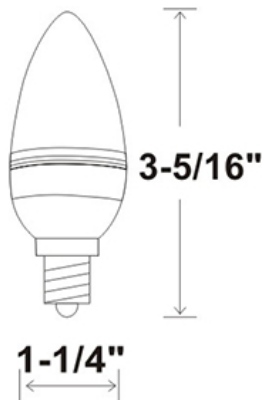

LED
TECHNOLOGY

12,000 Hours Life, 1.5 Watt, 12 Volt AC/DC

Applications:

Wall Lanterns, Post Lanterns, Outdoors low voltage systems

Features:

- Replace Existing 15 Watt Incandescent And Save 80% Energy
- Instant On LED Bulb Lasts Up To 12,000 Hours
- No UV Or Infrared Radiation
- Contains No Mercury
- Warm White, High CRI Lamp

Specification:

Input Line Voltage:	12VAC/DC
Input Power	1.5W
Input Line Frequency	50/60Hz
Lamp Life (Rated)	12,000hrs
Minimum Starting Temp	-20°
Maximum Operating Temp	40°C
CCT	3000K
CRI	≥80
Lumens	100
Beam Angle	270°

180°
BEAM ANGLE
Omni Directional

WARRANTY
1-YEAR *

Model:#	Description	wattage	lumens	base
LB2CCN-12V/WW	1.5 Watt 12V Out Accent LED Clear Lamp	1.5W	100	E12

* Based on 3 hours usage

UPC: 793573-749314