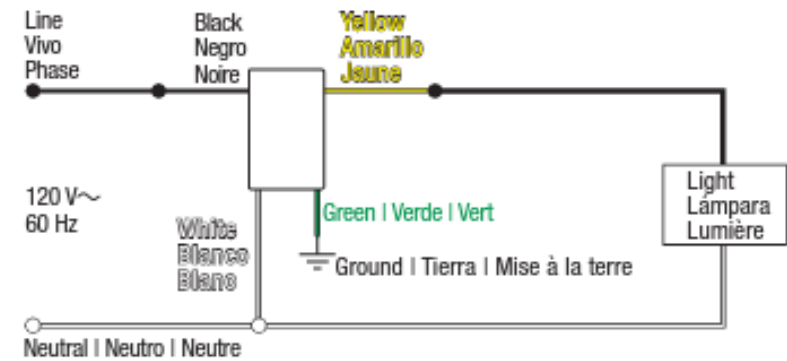

FOUR BROS

Wiring Diagram for Dimmers - Single Pole

Dimmer with one black wire, one yellow wire and one white wire in a single pole applications

Not sure this is the correct wiring for your CTL product?
For more information, contact the [Four Bros Support Center](#).