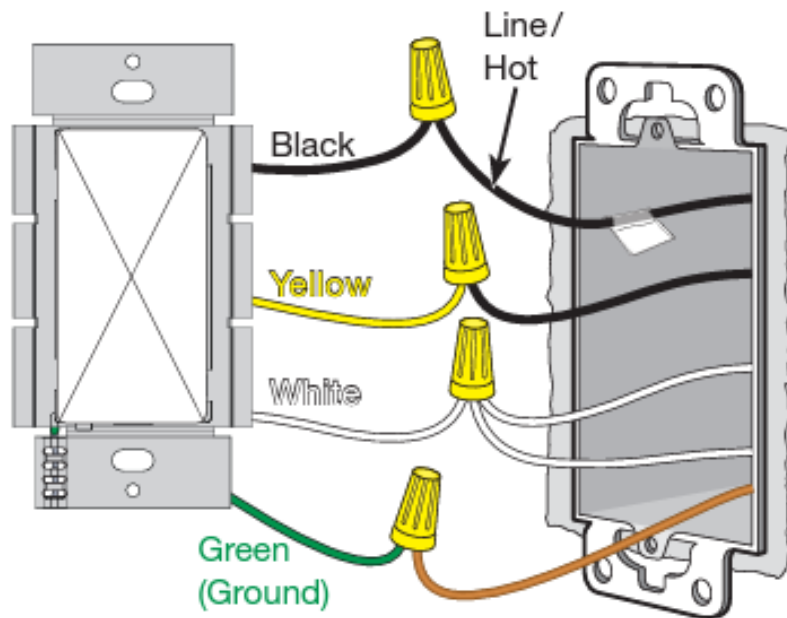

FOUR BROS

Wiring Diagram for Dimmers - Single Pole

Dimmer with one black wire, one yellow wire and one white wire in a single pole applications

Not sure this is the correct wiring for your CTL product?
For more information, contact the [Four Bros Support Center](#).