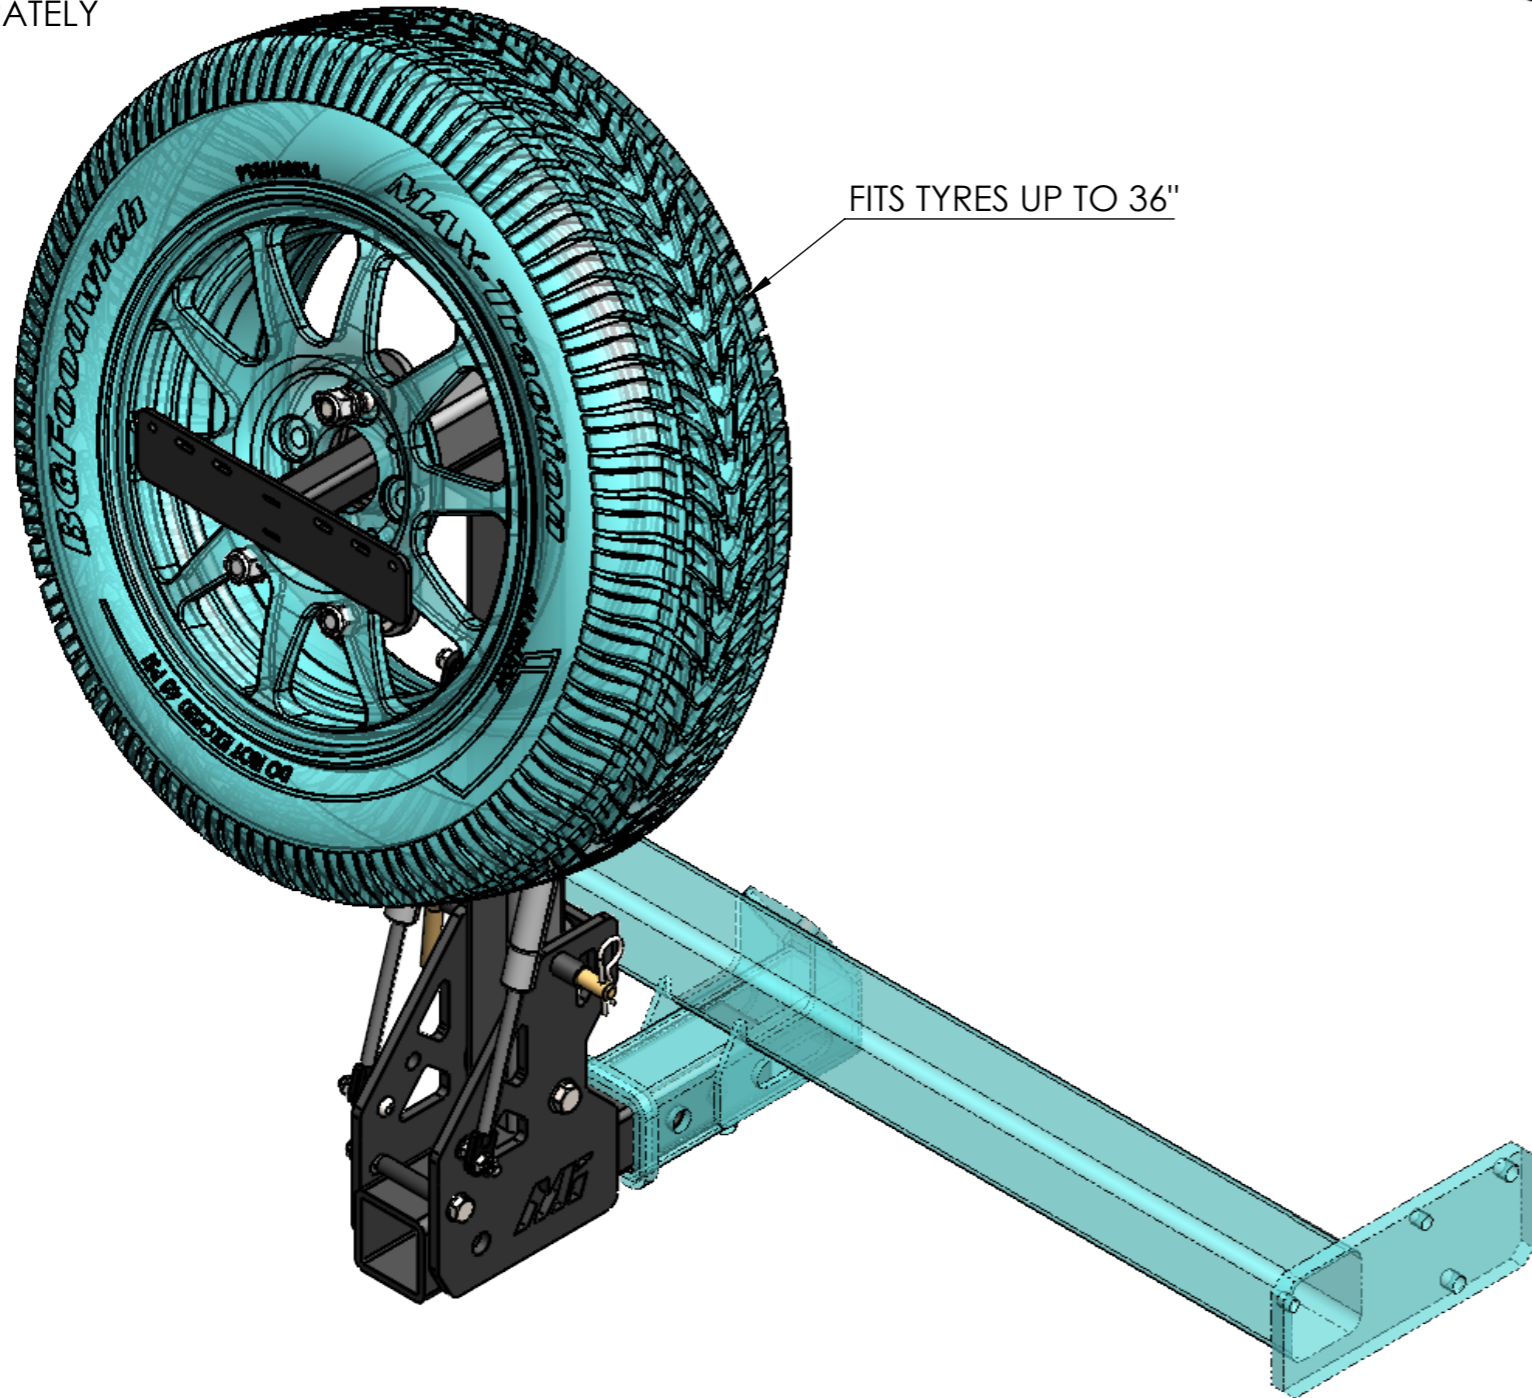

# MIRACK

## TILTING SPARE WHEEL CARRIER

\*NUMBER PLATE  
RELOCATOR AND  
ANTI RATTLE  
MECHANISM SOLD  
SEPARATELY

FITS TYRES UP TO 36"

WHEEL MOUNTING PLATE  
FITS PCD 100-160MM  
IN 5 STUD  
AND UP TO 150MM IN 6 STUD RIM  
PATTERNS

M14 WHEEL BOLTS  
WITH STUD NUTS  
SUPPLIED

FITS STANDARD  
2" RECEIVERS