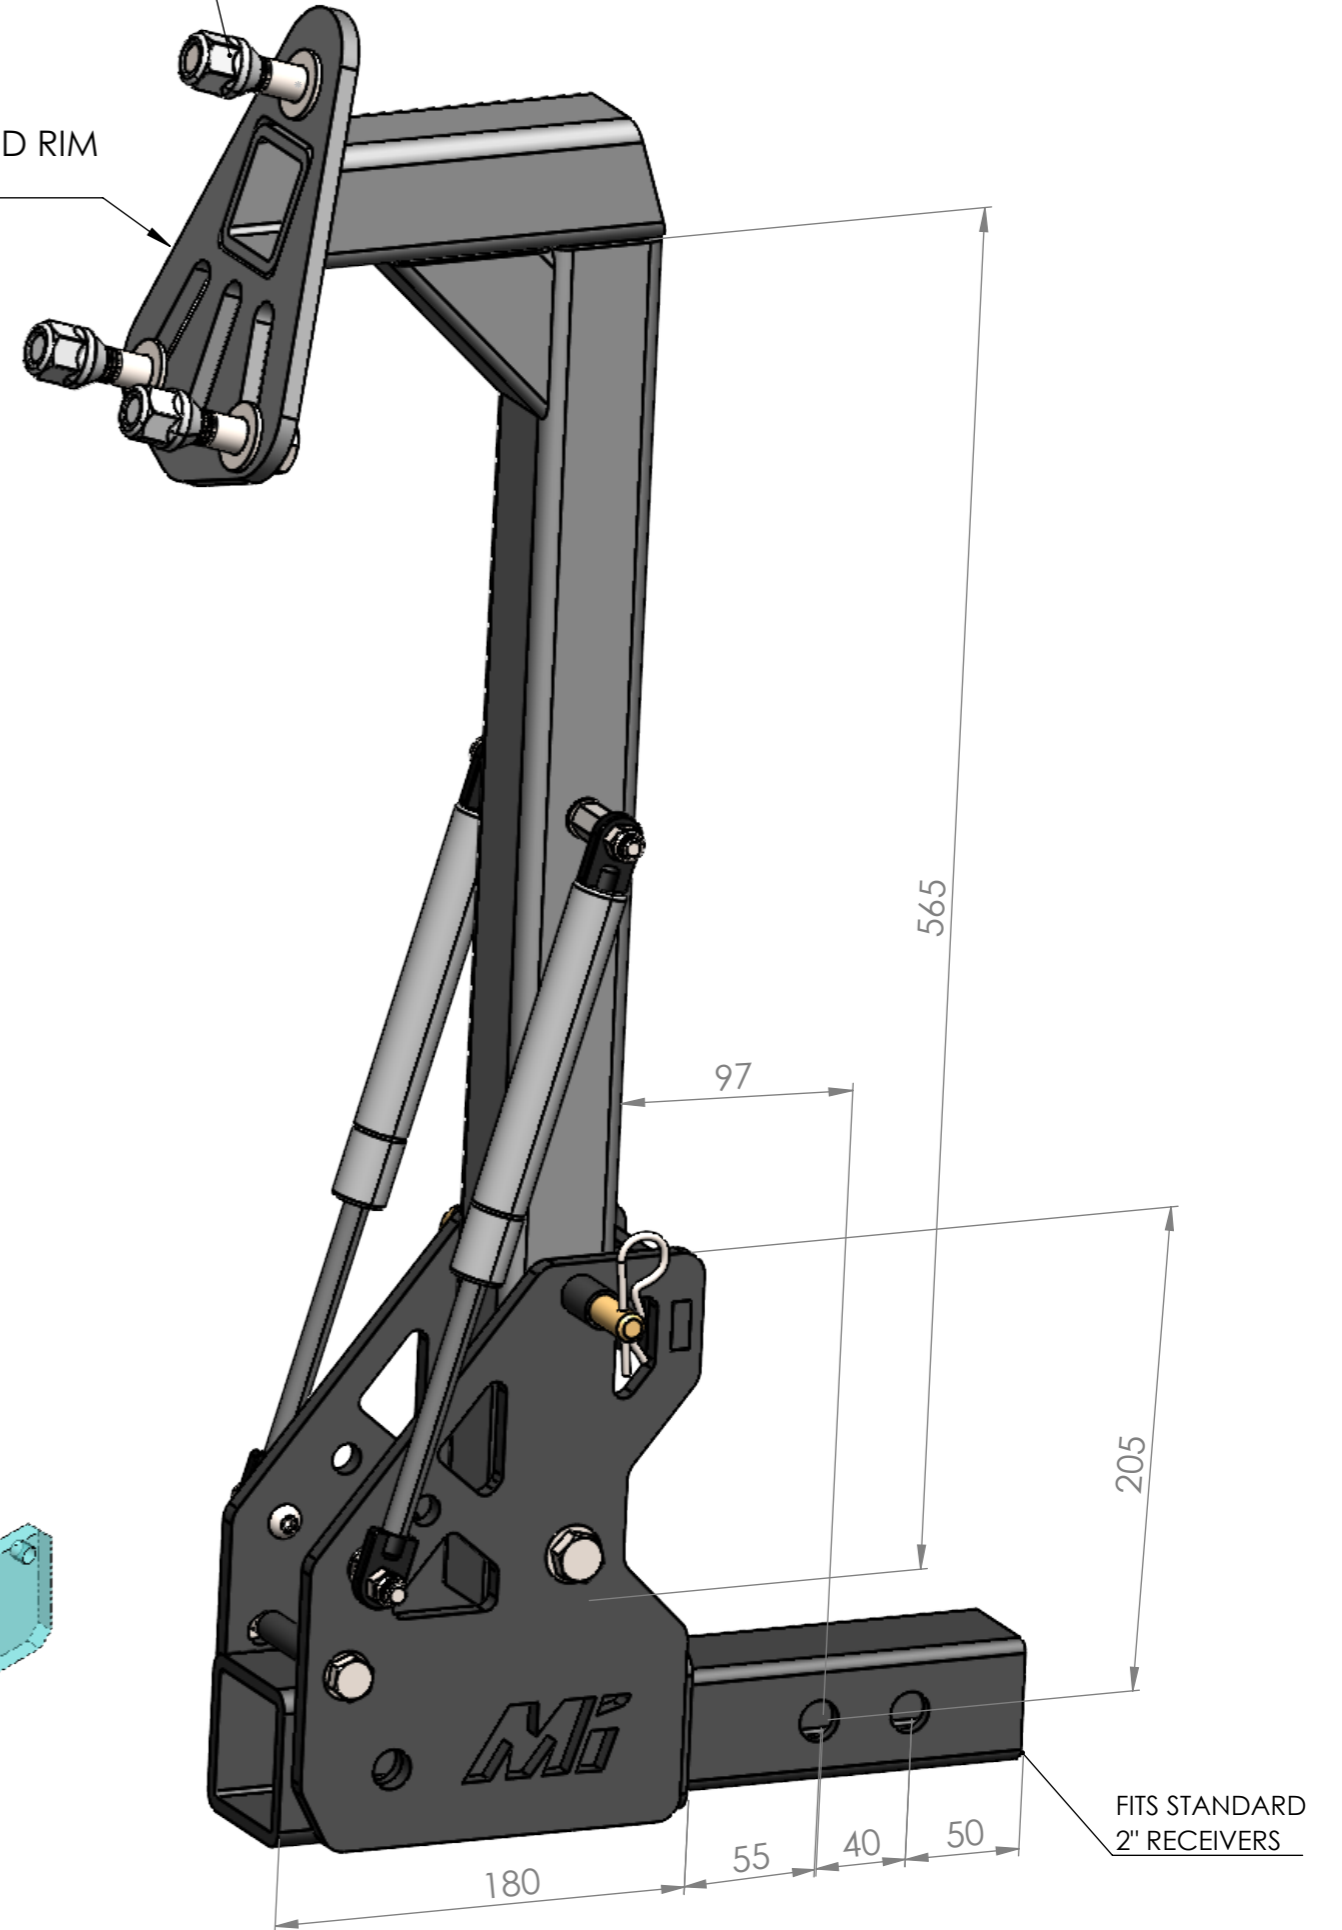

## TILTING SPARE WHEEL CARRIER

\*NUMBER PLATE  
RELOCATOR AND  
ANTI RATTLE  
MECHANISM SOLD  
SEPARATELY

FITS TYRES UP TO 36"

WHEEL MOUNTING PLATE  
FITS PCD 100-160MM  
IN 5 STUD  
AND UP TO 150MM IN 6 STUD RIM  
PATTERNS

M14 WHEEL BOLTS  
WITH STUD NUTS  
SUPPLIED

FITS STANDARD  
2" RECEIVERS