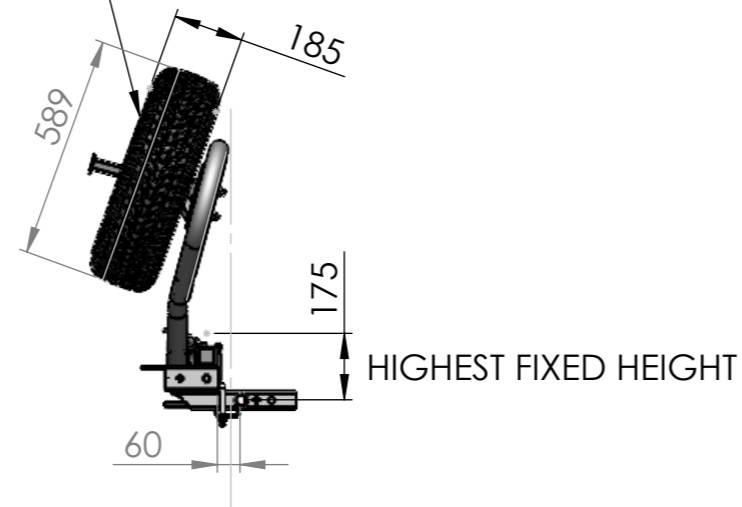

## GEN4 SWINGING SPARE WHEEL CARRIER

\*LHS - PASSENGERS SIDE OPTION SHOWN

\*NUMBER PLATE  
RELOCATOR AND  
ANTI RATTLE  
MECHANISM SOLD  
SEPARATELY

WHEEL MOUNTING PLATE  
FITS PCD 100-160MM  
IN 5 STUD  
AND UP TO 150MM IN 6 STUD RIM  
PATTERNS

M14 WHEEL BOLTS  
WITH STUD NUTS  
SUPPLIED

ADJUSTABLE HEIGHT  
POSITION FOR WHEEL  
MOUNTING BRACKET

FITS STANDARD  
2" RECEIVERS

FITS TYRES UP TO 36"

651  
FROM HITCH PIN

(CLOSED)

HIGHEST FIXED HEIGHT

(FULL OPEN)