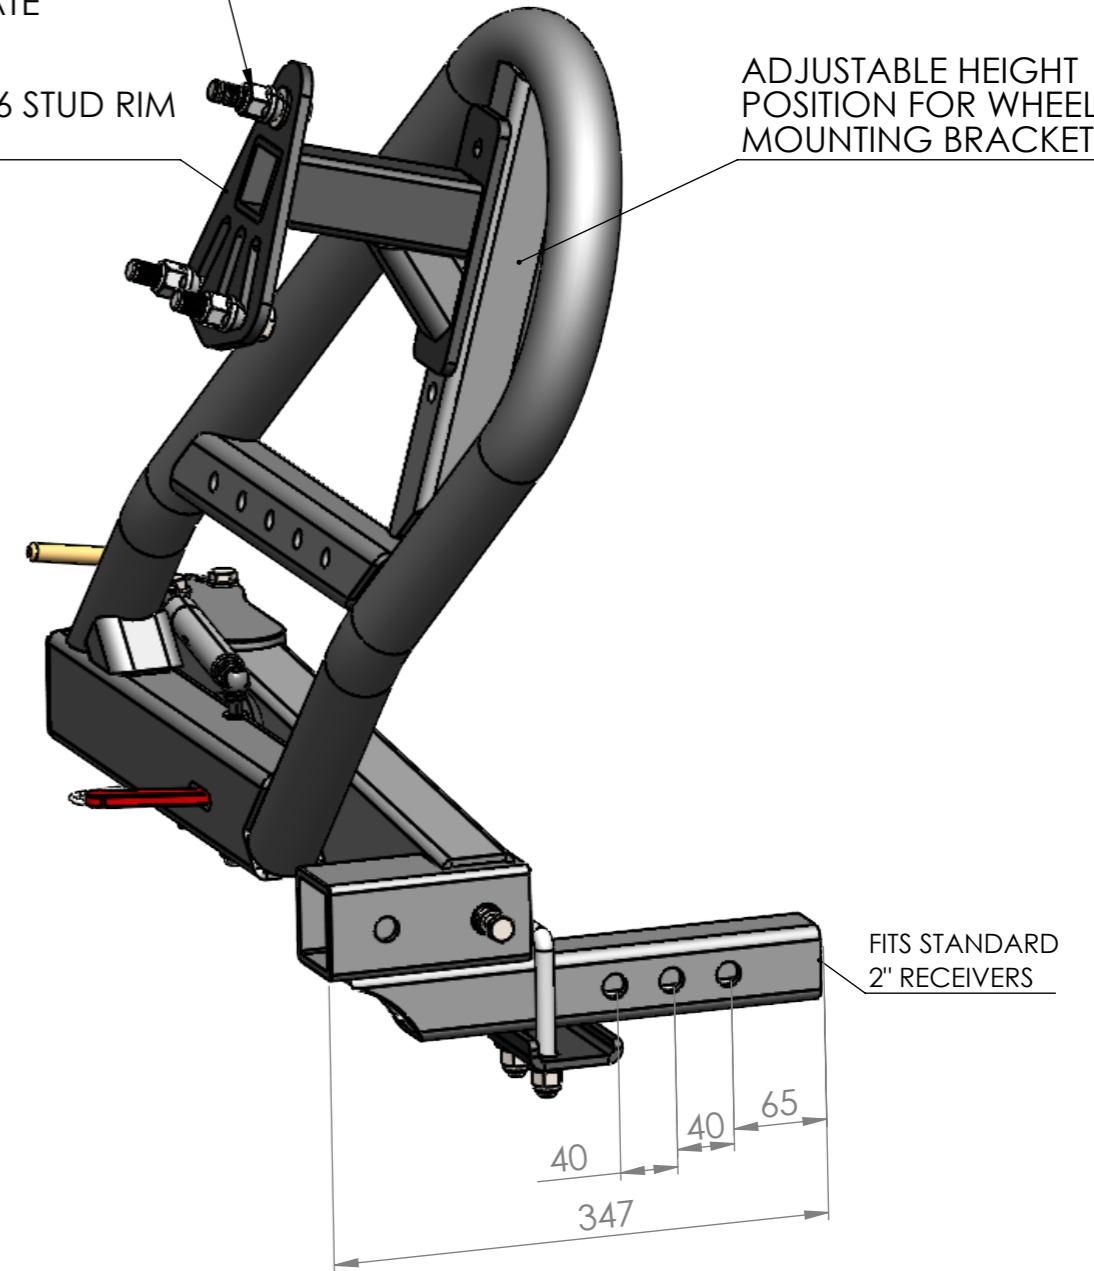

## GEN4 SWINGING SPARE WHEEL CARRIER

\*LHS - PASSENGERS SIDE OPTION SHOWN

\*NUMBER PLATE  
RELOCATOR AND  
ANTI RATTLE  
MECHANISM SOLD  
SEPARATELY

WHEEL MOUNTING PLATE  
FITS PCD 100-160MM  
IN 5 STUD  
AND UP TO 150MM IN 6 STUD RIM  
PATTERNS

M14 WHEEL BOLTS  
WITH STUD NUTS  
SUPPLIED

ADJUSTABLE HEIGHT  
POSITION FOR WHEEL  
MOUNTING BRACKET

FITS STANDARD  
2" RECEIVERS

FITS TYRES UP TO 36"

651  
FROM HITCH PIN

(CLOSED)

HIGHEST FIXED HEIGHT

(FULL OPEN)