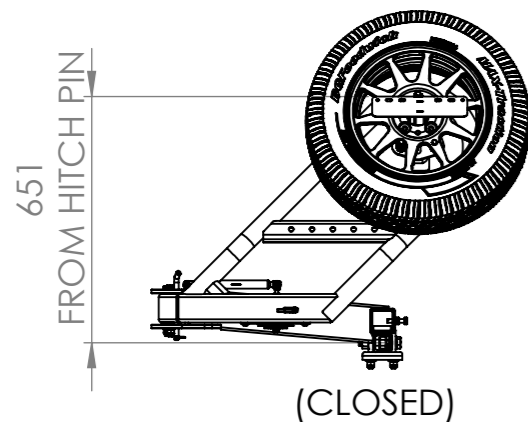

## GEN4 SWINGING SPARE WHEEL CARRIER

\*LHS - PASSENGERS SIDE OPTION SHOWN

\*NUMBER PLATE  
RELOCATOR AND  
ANTI RATTLE  
MECHANISM SOLD  
SEPARATELY

WHEEL MOUNTING PLATE  
FITS PCD 100-160MM  
IN 5 STUD  
AND UP TO 150MM IN 6 STUD RIM  
PATTERNS

M14 WHEEL BOLTS  
WITH STUD NUTS  
SUPPLIED

ADJUSTABLE HEIGHT  
POSITION FOR WHEEL  
MOUNTING BRACKET

FITS STANDARD  
2" RECEIVERS

FITS TYRES UP TO 36"

651  
FROM HITCH PIN

(CLOSED)

HIGHEST FIXED HEIGHT

(FULL OPEN)