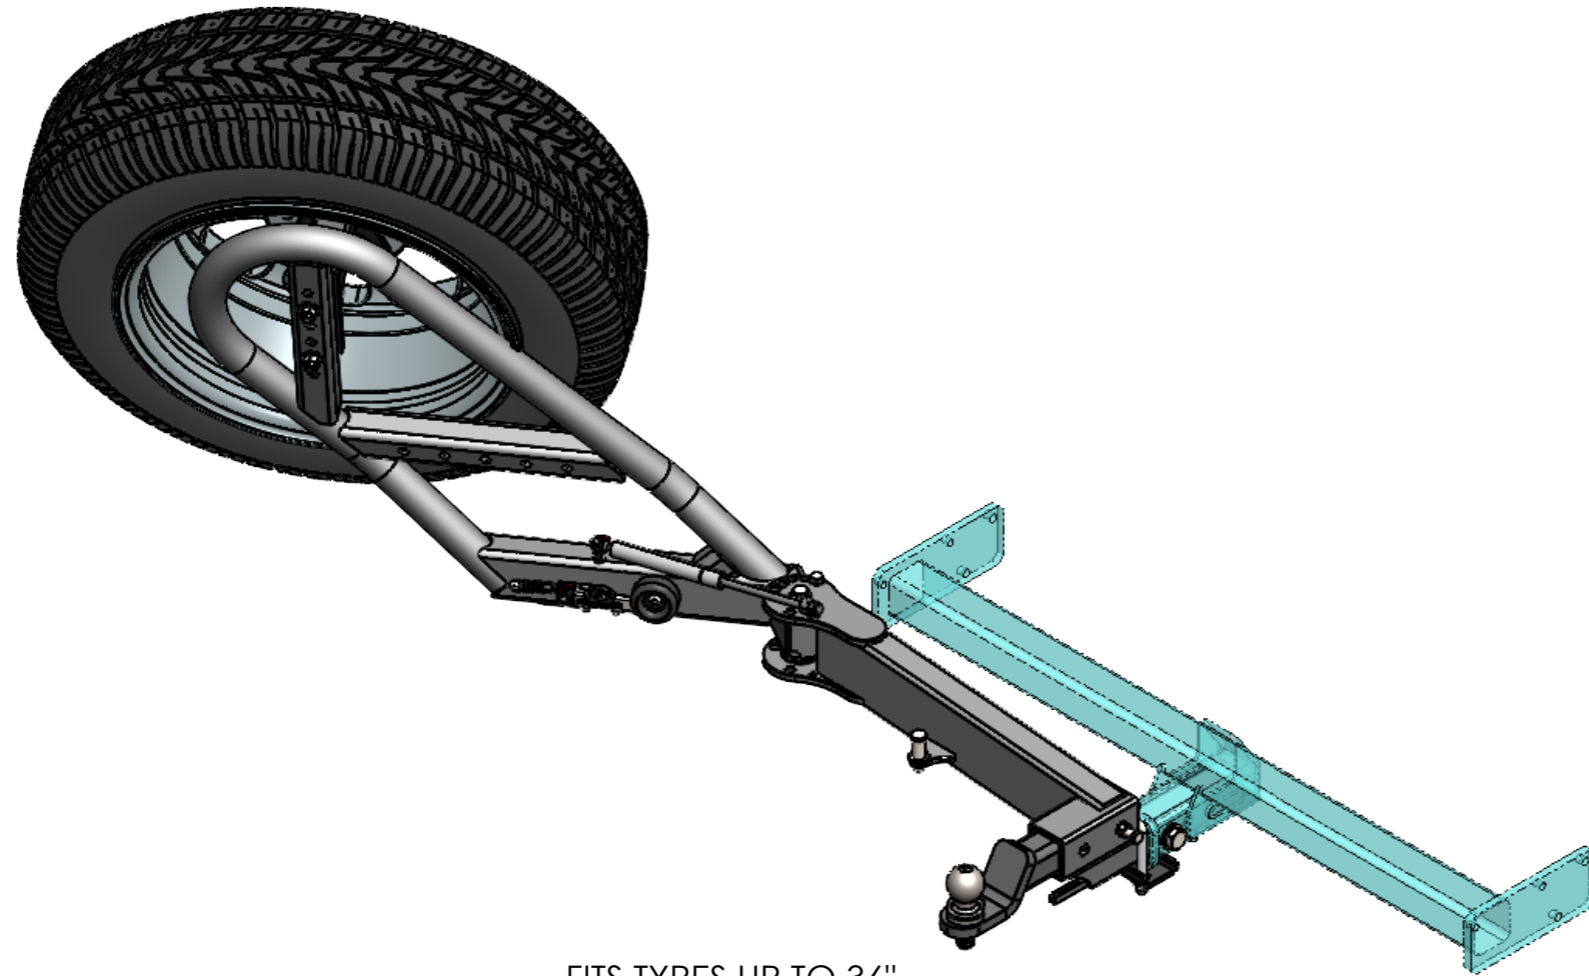

## GEN4 SWINGING SPARE WHEEL CARRIER

\*LHS - PASSENGERS SIDE OPTION SHOWN

\*NUMBER PLATE  
RELOCATOR AND  
ANTI RATTLE  
MECHANISM SOLD  
SEPARATELY

WHEEL MOUNTING PLATE  
FITS PCD 100-160MM  
IN 5 STUD  
AND UP TO 150MM IN 6 STUD RIM  
PATTERNS

M14 WHEEL BOLTS  
WITH STUD NUTS  
SUPPLIED

ADJUSTABLE HEIGHT  
POSITION FOR WHEEL  
MOUNTING BRACKET

FITS STANDARD  
2" RECEIVERS

FITS TYRES UP TO 36"

651  
FROM HITCH PIN

(CLOSED)

HIGHEST FIXED HEIGHT

(FULL OPEN)