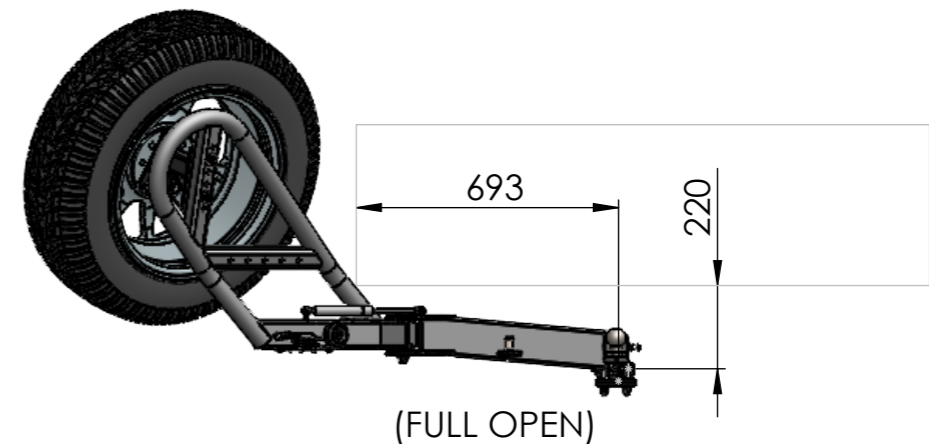

## GEN4 SWINGING SPARE WHEEL CARRIER

\*LHS - PASSENGERS SIDE OPTION SHOWN

\*NUMBER PLATE  
RELOCATOR AND  
ANTI RATTLE  
MECHANISM SOLD  
SEPARATELY

WHEEL MOUNTING PLATE  
FITS PCD 100-160MM  
IN 5 STUD  
AND UP TO 150MM IN 6 STUD RIM  
PATTERNS

M14 WHEEL BOLTS  
WITH STUD NUTS  
SUPPLIED

ADJUSTABLE HEIGHT  
POSITION FOR WHEEL  
MOUNTING BRACKET

FITS STANDARD  
2" RECEIVERS

FITS TYRES UP TO 36"

651  
FROM HITCH PIN

(CLOSED)

HIGHEST FIXED HEIGHT

(FULL OPEN)