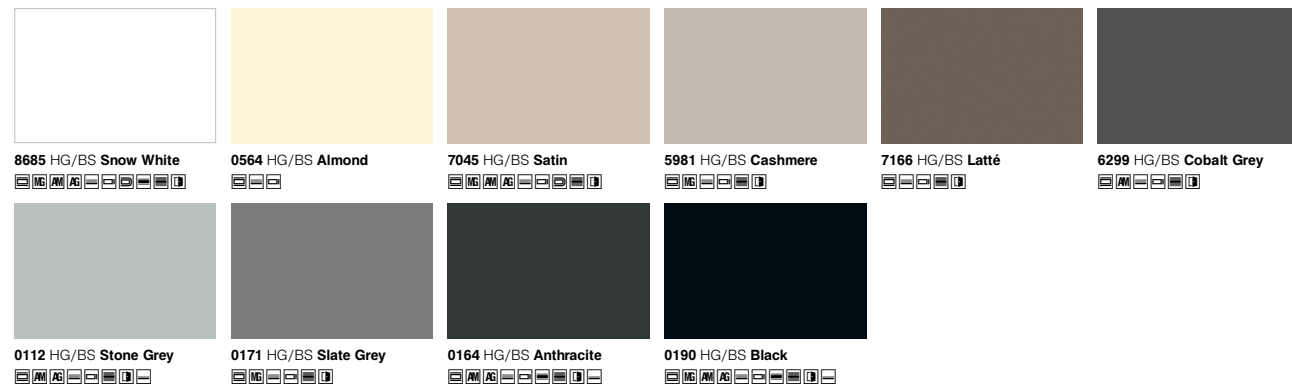

feeNess
high gloss