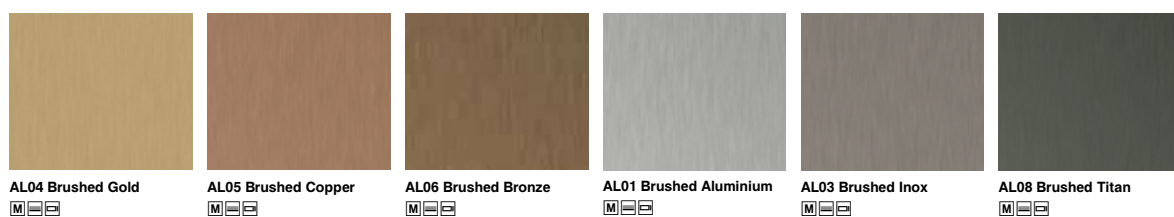

Acrylic Matt

Acrylic Gloss

Mirror Gloss

Metal

Color