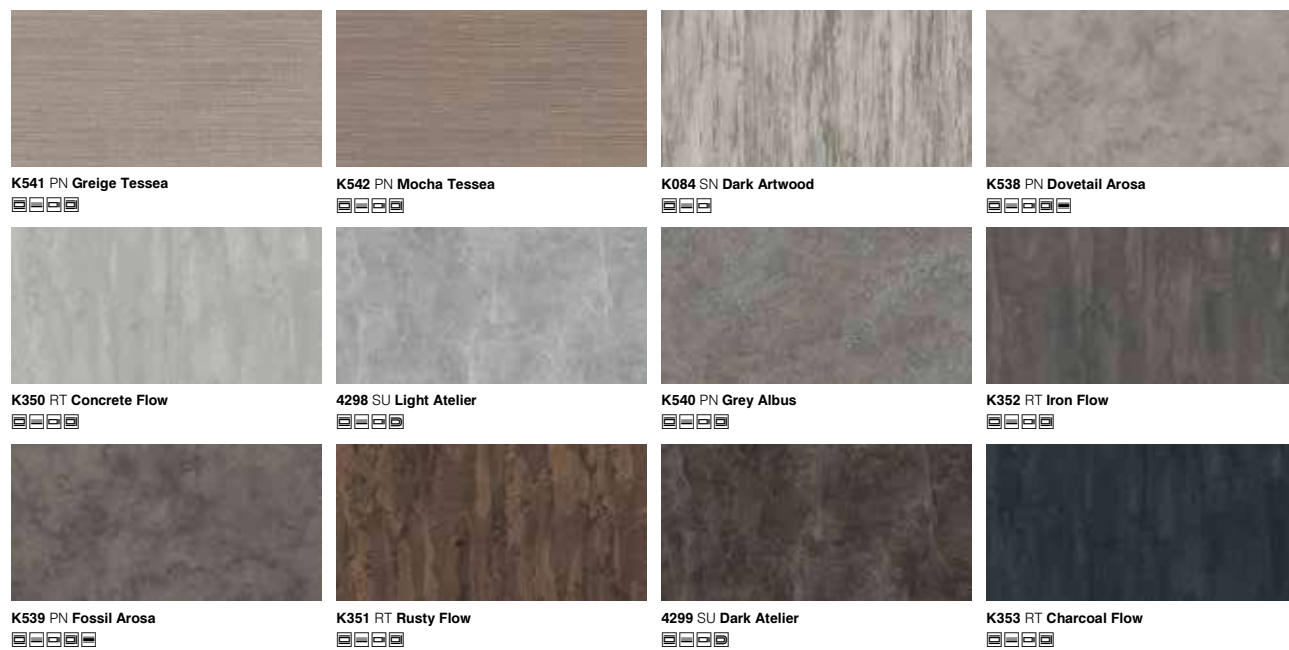

Harmony

Contempo

Contempo

For samples, more product information or technical specification, please contact your local Kronospan company or visit our web page www.kronospan.com.