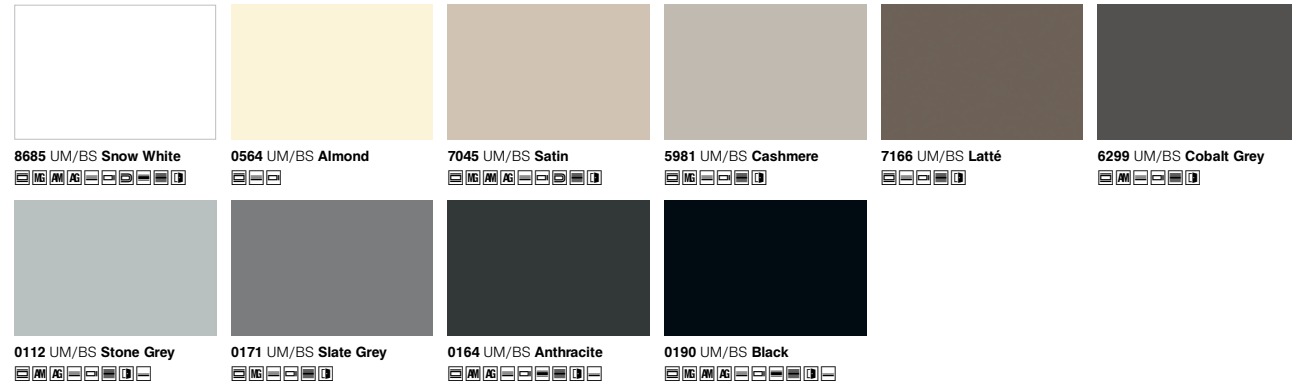

feeNess
ultra matt