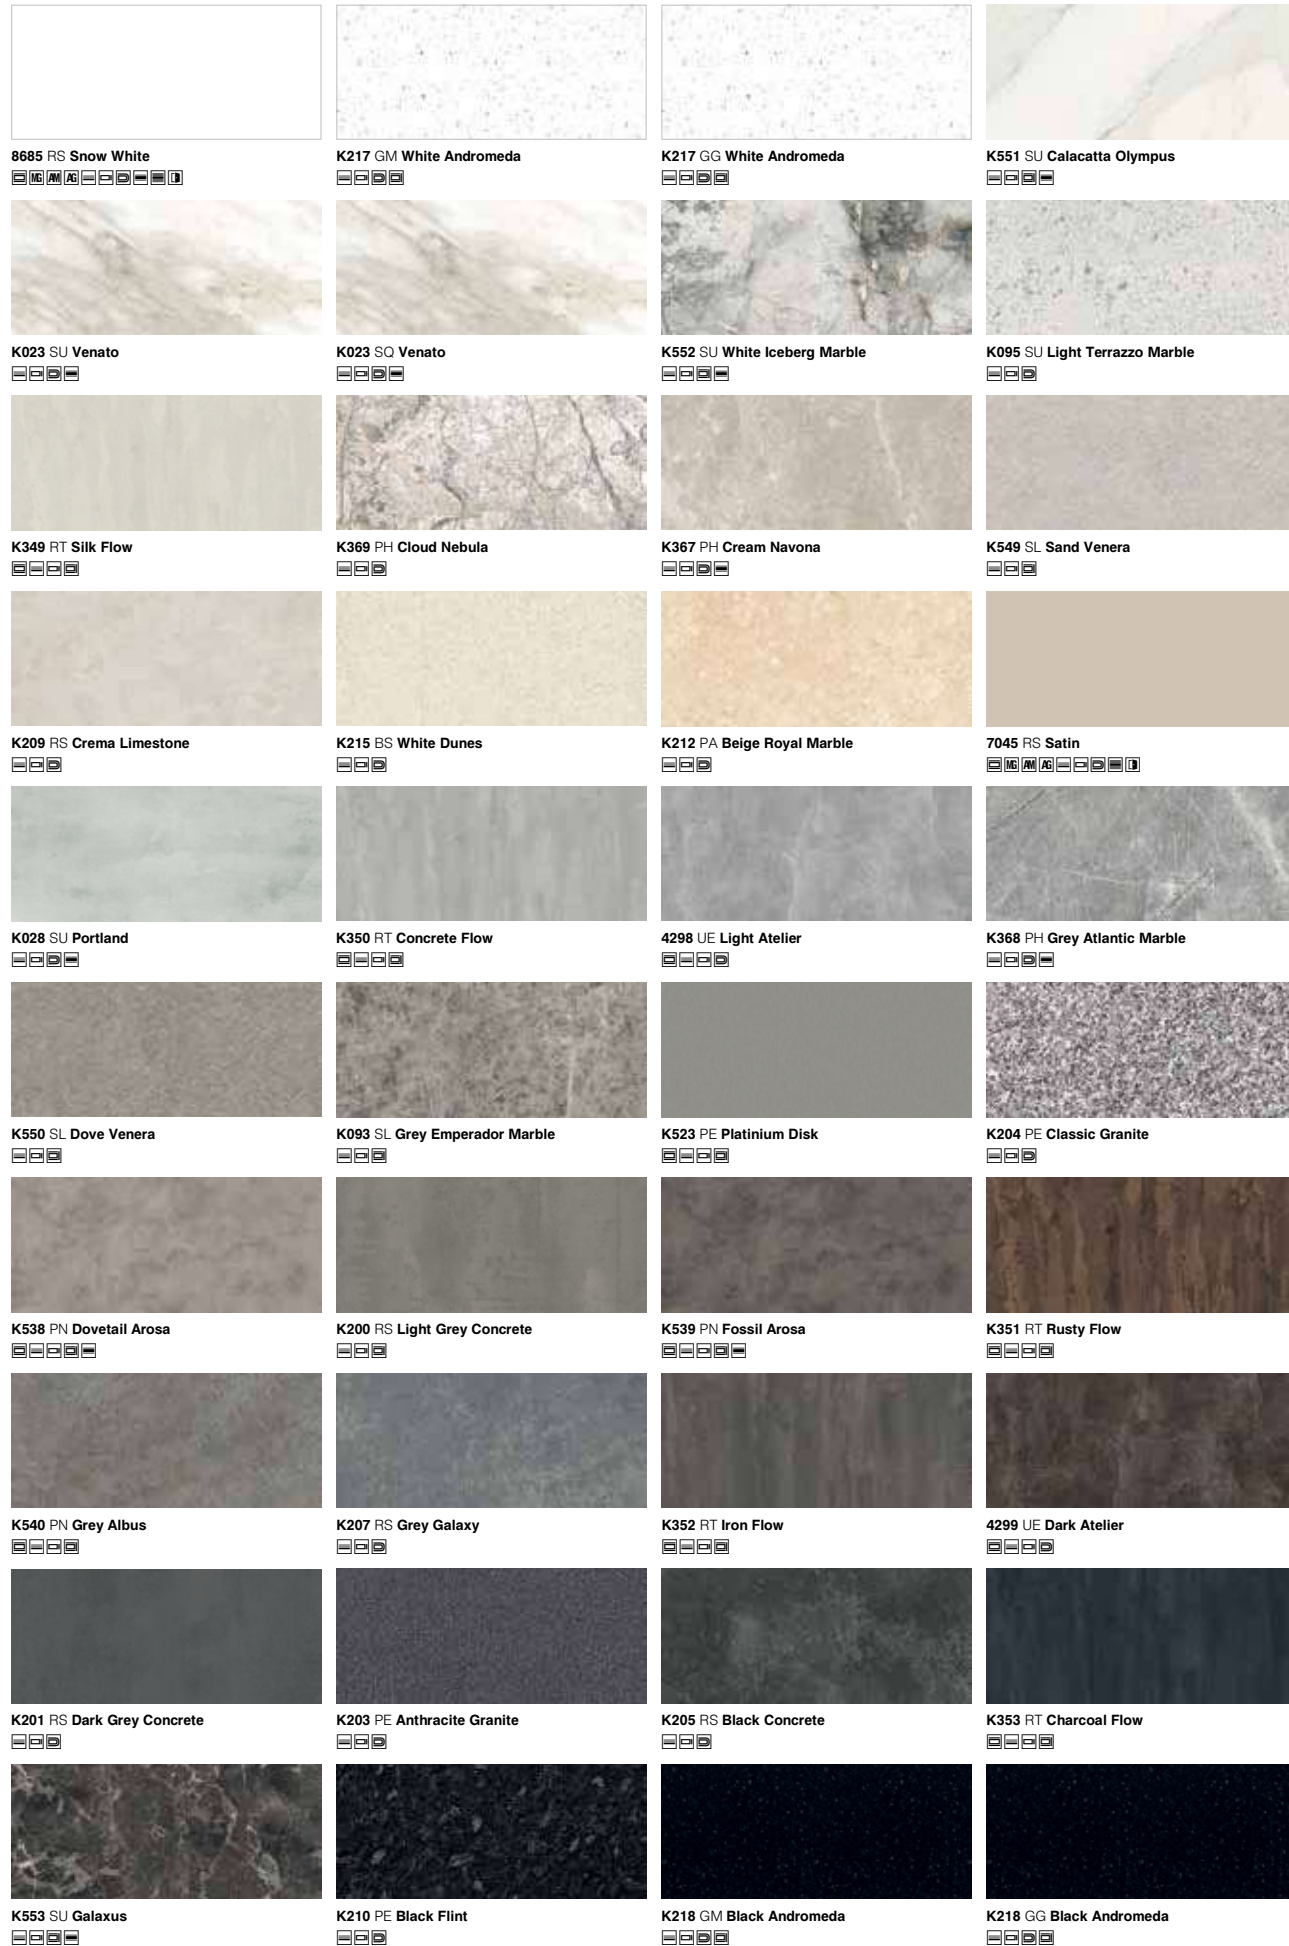

Worktops

SlimLine plus