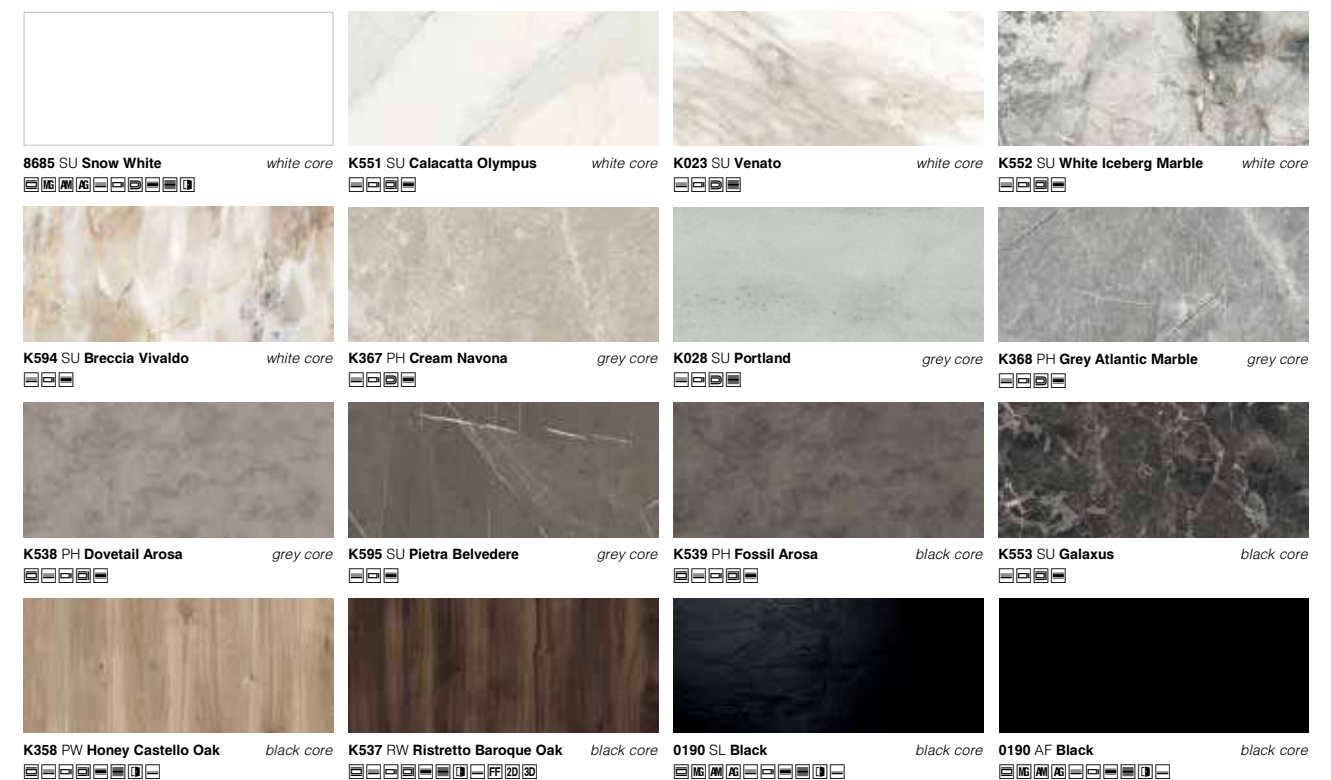

SlimLine plus