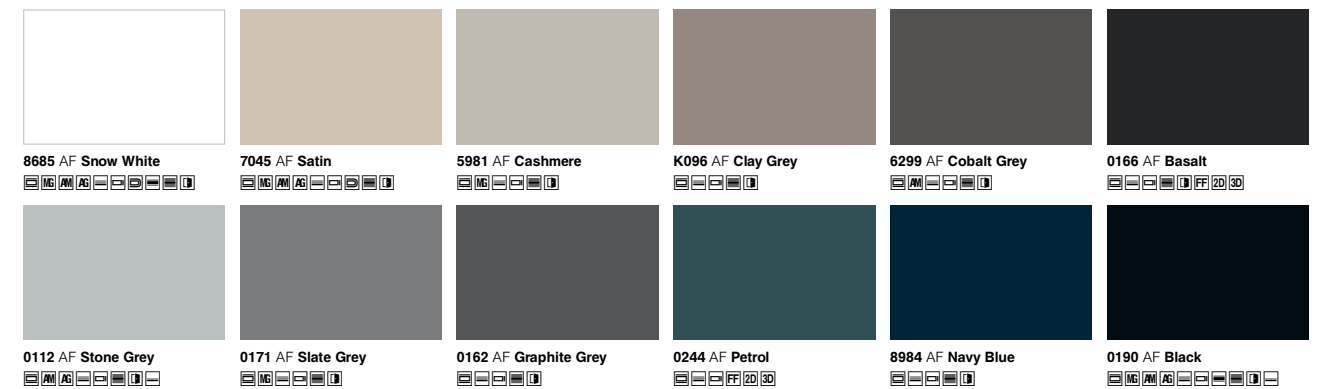

HPL Invisible Touch