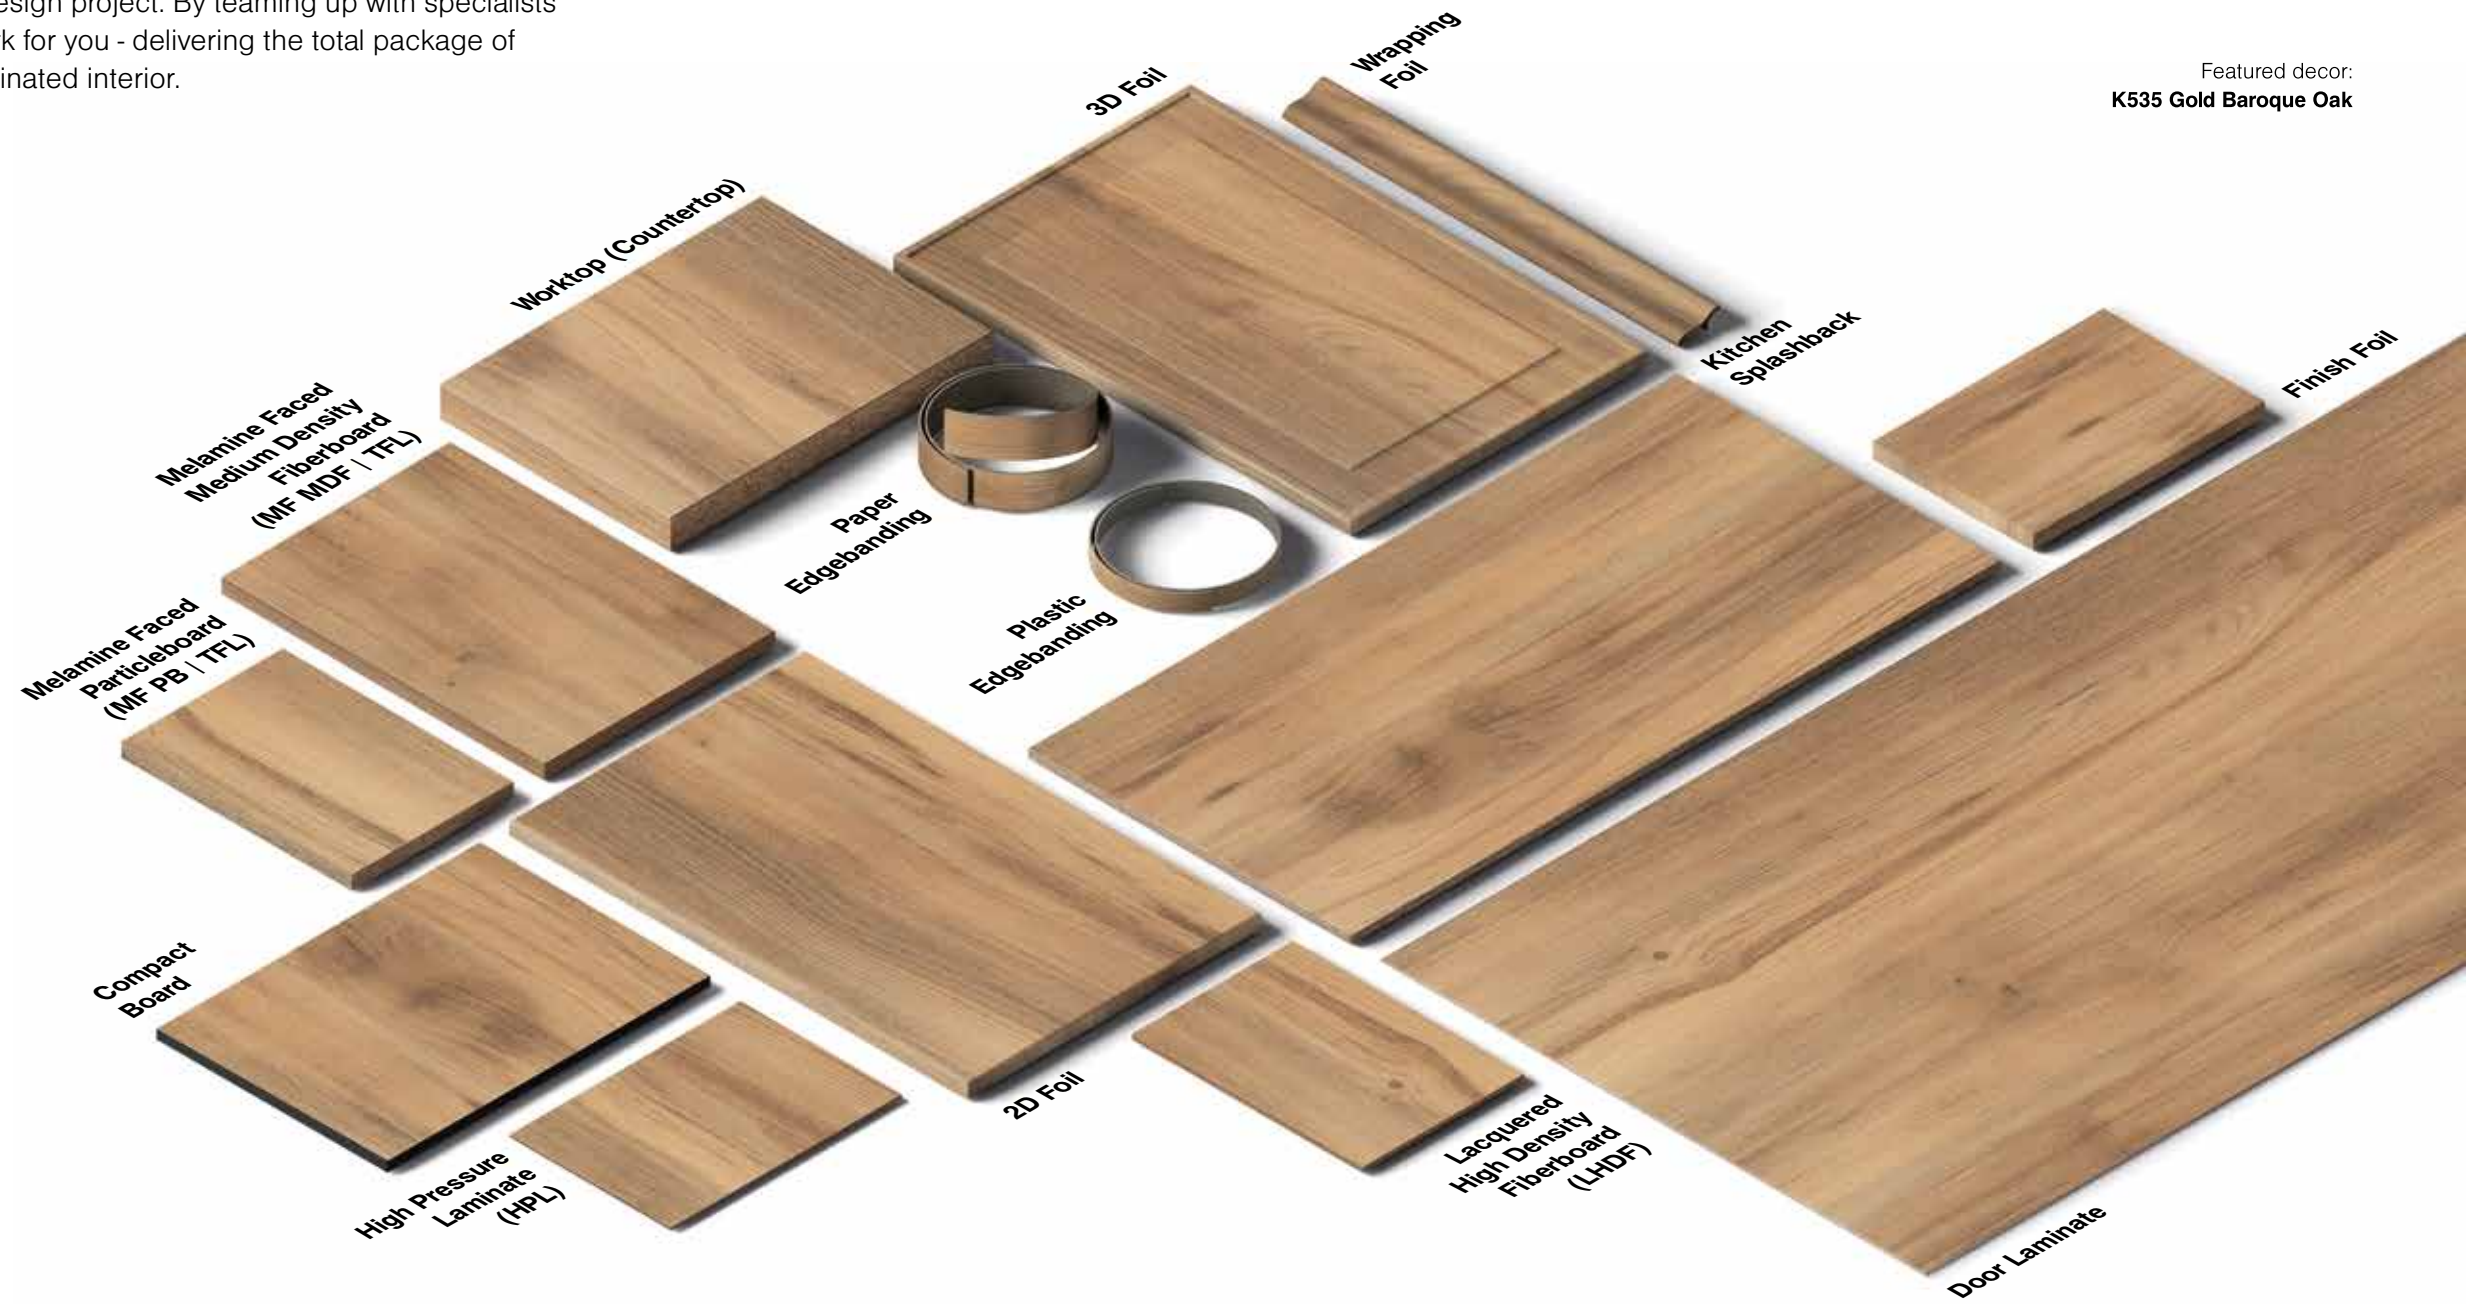

Coordinated Solution

Discover the whole range of products, working together to ensure a unique and coordinated identity for your design project. By teaming up with specialists we have already done the hard work for you - delivering the total package of materials for a complete and coordinated interior.

Featured decor:
K535 Gold Baroque Oak

Authorized partners:

Edgebanding

2D/3D Foil

Finish Foil