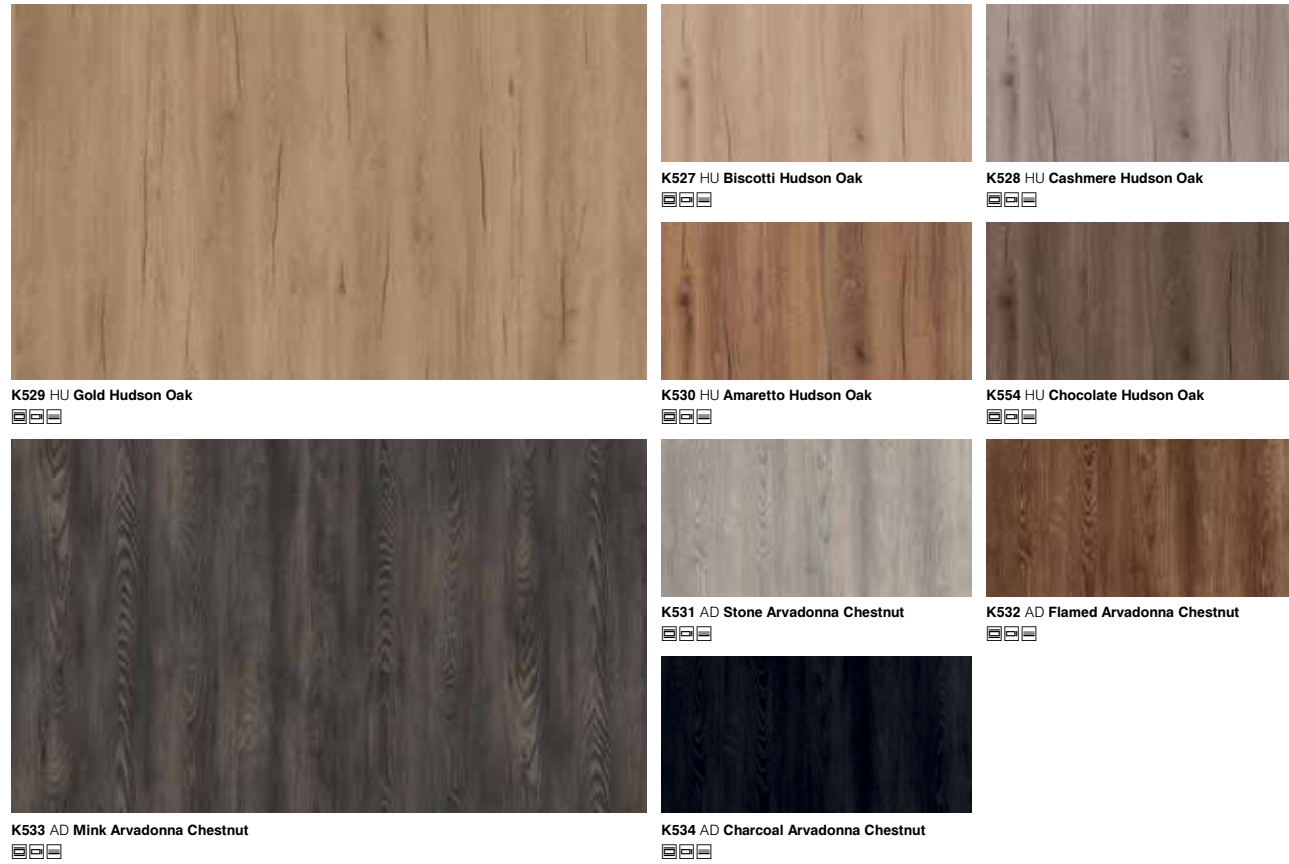

Harmony

Contempo

Contempo

For samples, more product information or technical specification, please contact your local Kronospan company or visit our web page www.kronospan.com.