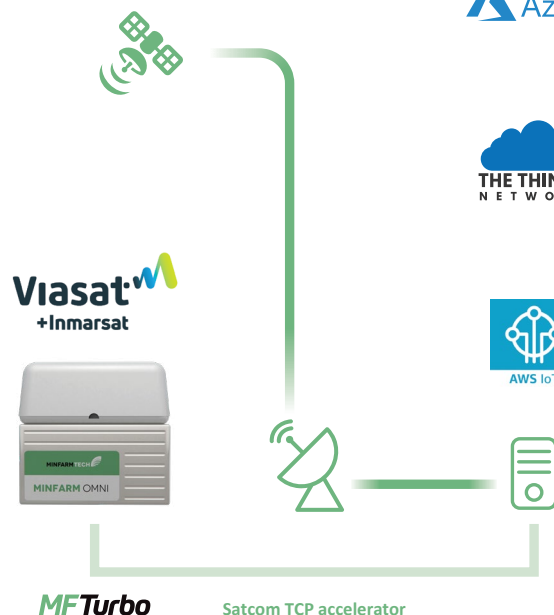

# MF Turbo

Your Gateway to Remote IoT

### MinFarm OMNI Accelerator

The MinFarm OMNI provides edge intelligence and a wide range of interfaces to narrow band satellite terminals. This allows you to use any IoT or IP device easily and in an optimized data transmission manner with leading narrow band terminals like the Inmarsat and Viasat IDP, FT, and coming OGx services.

### MinFarm OMNI Accelerator features

- Ethernet, Bluetooth, Wi-Fi, Modbus and analogue MinFarm-OMNI interface modules available
- Local FTP and mqtt servers with optimized protocol for data over satellite stack
- Edge resources for latency and data transmission reduction
- API for remote device configuration and management
- Easy compatibility with Azure, AWS, The Things Network and private hosted resources
- End to end encryption
- Extremely low power modules with wide range of temperature and weather proofing variant options available

Google Cloud

Azure

THE THINGS NETWORK

AWS IoT

**MINFARMTECH**