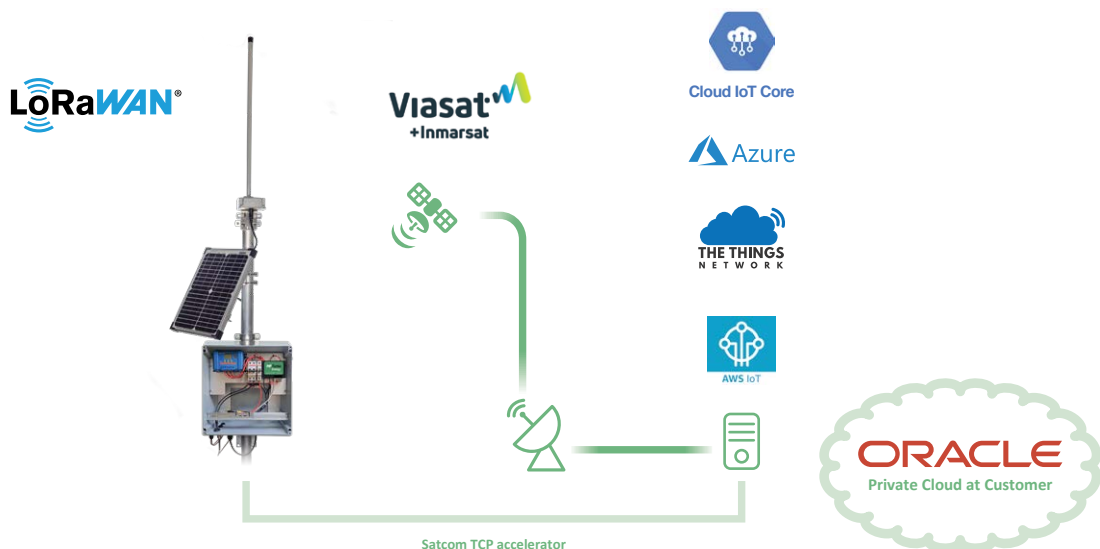

Contact Info

Email: sales@minfarmtech.com
Web: minfarmtech.com
Tel: +353 1 442 8574

Postal address: MinFarm Tech Ltd.
Bracetown Business Park, Clonee
Co. Meath, Ireland