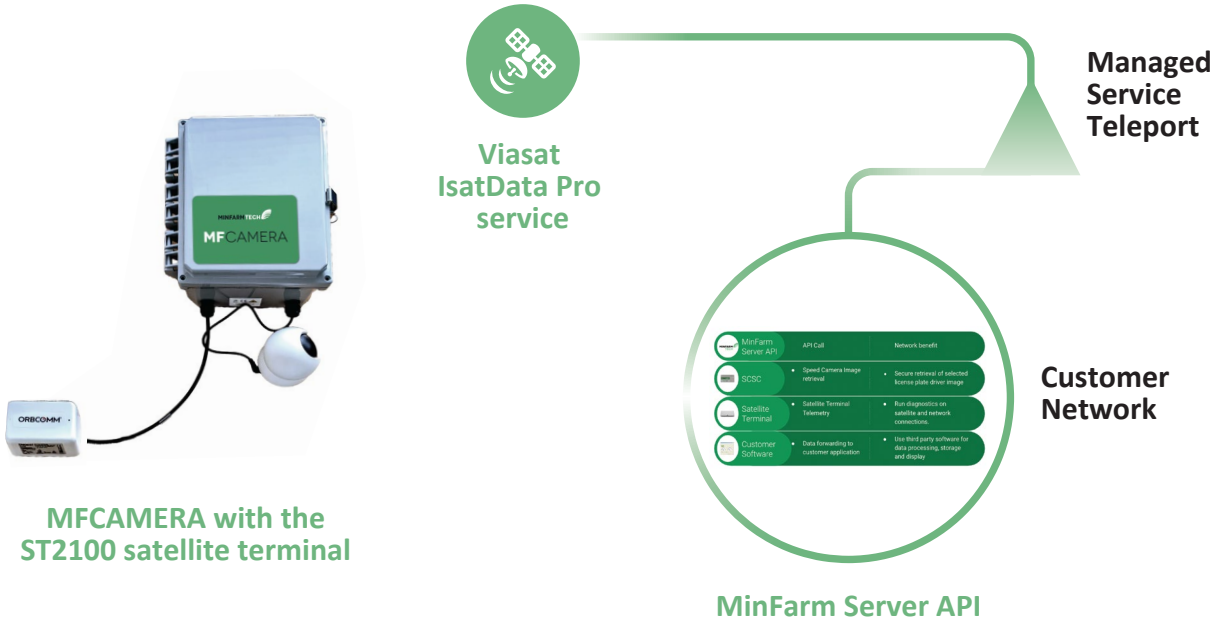

MFCAMERA

Remote Image Capture over Narrowband Satellite

5 kB via SatCom

- Remote image retrieval over satellite using cloud-based REST API
- Image size can be set as low as 5 kB (5000 bytes)
- Supports up to 100 WiFi cameras
- Long-life battery powered unit
- Solar panel option for fully autonomous power
- Remote control of Pan, Tilt and Zoom
- Edge image storage
- Edge image processing using AI
- 7kg weight (includes battery and satellite modem)

Viasat[™]
ELEVATE
Partner

minfarmtech.com

Remote Image Capture over the Viasat L-band IsatData Pro ST2100 24/7 Global Satellite Service

Imagine clicking a button in HQ and getting a CCTV image of a remote asset located in a no power and no cellular region. The MF Camera enables remote image capture through an innovative use of edge computing, ultra low power listen and wake modes with the ST2100 satellite terminal, and the Viasat L-band global 24/7 satellite network. Edge AI visual image understanding, edge image storage and remote control functions like camera, pan, tilt and zoom deliver a powerful new tool for secure remote management of remote assets from a private network rest API.