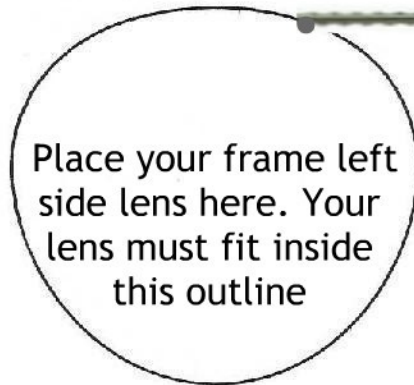

# Sunglass Rage/Clip-onSunglasses.com Semi Round Shape Sizing Template

1. Download this file template to your computer.
2. Open the file and print using "actual size" setting. **The template must be printed.**
3. After printing, place a quarter over the quarter image to verify actual size.
4. Place your glasses over the different templates. Try to find the closest match by holding your glasses over the templates lining up one side of your frame lens only with them template, there is a spring which allows the clip-on to expand and retract to the other side of your frame.
5. Note the shape/size on the template that fits best, return to the website to view clip-on color options.

## Spring Expands & Retracts To Accommodate Frame Width

It's Generally Okay For The Semi Round Shape To Overlap A Little Top & Bottom

Match Size

Place your frame left side lens here. Your lens must fit inside this outline

Order Our Size  
Semi Round  
54mm X 50mm

Match Size

Place your frame left side lens here. Your lens must fit inside this outline

Order Our Size  
Semi Round  
52mm X 49mm

Spring Expands & Retracts To Accommodate Frame Width

It's Generally Okay For The Semi Round Shape To Overlap A Little Top & Bottom

Match Size

Place your frame left side lens here. Your lens must fit inside this outline