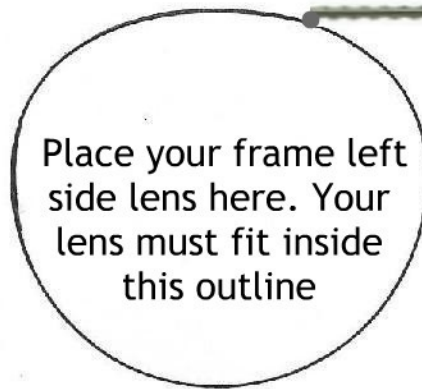

# Sunglass Rage/Clip-onSunglasses.com Semi Round Shape Sizing Template

1. Download this file template to your computer.
2. Open the file and print using "actual size" setting. **The template must be printed.**
3. After printing, place a quarter over the quarter image to verify actual size.
4. Place your glasses over the different templates. Try to find the closest match by holding your glasses over the templates lining up one side of your frame lens only with them template, there is a spring which allows the clip-on to expand and retract to the other side of your frame.
5. Note the shape/size on the template that fits best, return to the website to view clip-on color options.

## Spring Expands & Retracts To Accommodate Frame Width

It's Generally Okay For The Semi Round Shape To Overlap A Little Top & Bottom

Match Size

Place your frame left side lens here. Your lens must fit inside this outline

Order Our Size  
Semi Round  
54mm X 50mm

Match Size

Place your frame left side lens here. Your lens must fit inside this outline

Order Our Size  
Semi Round  
52mm X 49mm

Spring Expands & Retracts To Accommodate Frame Width

It's Generally Okay For The Semi Round Shape To Overlap A Little Top & Bottom

Match Size

Place your frame left side lens here. Your lens must fit inside this outline