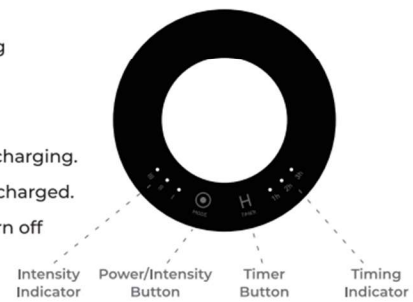

02

KEY FEATURES & OPERATION

The IL20 boasts an all-aluminum construction, features a 1.5L/minute air pump, and includes a 10ml essential oil container. It emits an atomization volume of approximately 0.2g per hour, operates at a maximum power of 1W, and covers a diffusion area of 100 square feet.

To power on the diffuser press the power/intensity button. To power off the diffuser, press and hold the power/intensity button for 5 seconds.

Intensity Settings:

To set the intensity level, press the power/intensity button.

- ① Intensity Level 1: On for 5 seconds and paused for 300 seconds.
- ② Intensity Level 2: On for 10 seconds and paused for 200 seconds.
- ③ Intensity Level 3: On for 15 seconds and paused for 100 seconds.

Timer Settings:

- ① Press the timer button to set the amount of hours the diffuser will run.
- ② Press and hold the timer button to set the diffuser to Start/Stop Mode. Start/Stop Mode allows the diffuser to run continuously. The three timing indicator lights will be illuminated when in Start/Stop Mode.

Device Status:

- ① Charging Status: The intensity lights will cycle through each light while charging.
- ② Fully Charged Status: All 3 intensity lights will be illuminated when fully charged.
- ③ Low Battery Status: All 3 intensity lights will flash and the diffuser will turn off automatically after 5 seconds.

Control Panel Operating Instructions

Device status display

When charging: gear light cycle effect

When fully charged: the gear light is always on.

When the battery voltage is lower than 3.2V: Three gear indicator lights flash together, and automatically turn off after five seconds.