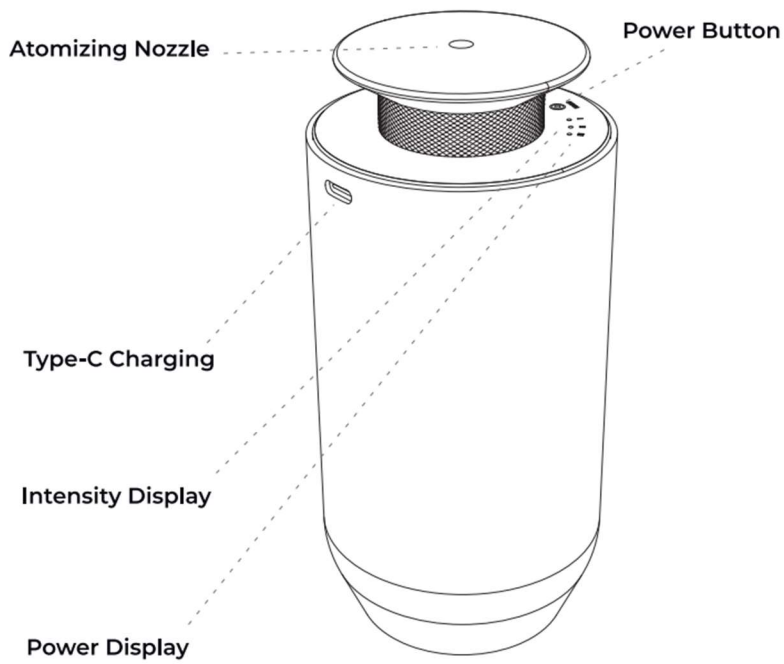

LÈLIOR
HOME FRAGRANCE

LE PETIT VOYAGE

IL20

USER MANUAL

01 INTRODUCTION

Product & Accessories included:

Diffuser x 1

Charging Cable x 1

02

KEY FEATURES & OPERATION

The IL20 boasts an all-aluminum construction, features a 1.5L/minute air pump, and includes a 10ml essential oil container. It emits an atomization volume of approximately 0.2g per hour, operates at a maximum power of 1W, and covers a diffusion area of 100 square feet.