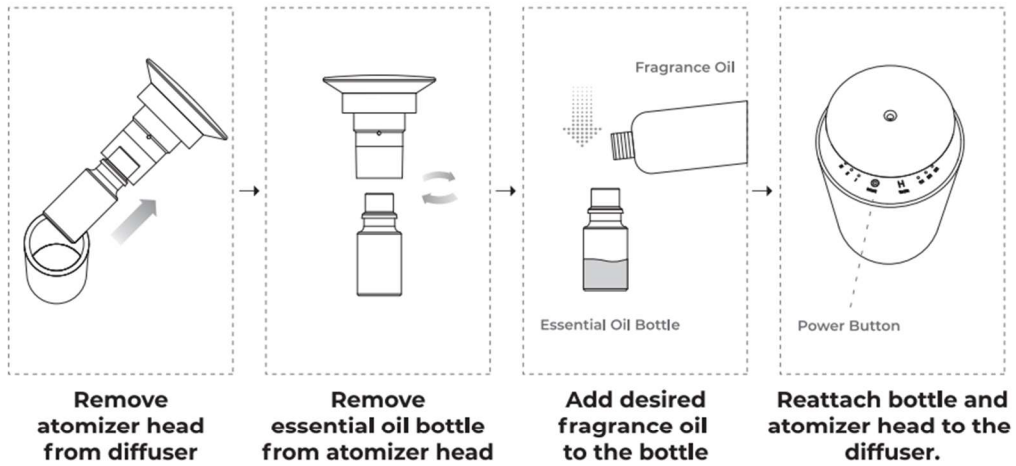

03

INSTRUCTIONS

Using Essential Oils:

Before adding essential oils, ensure the atomizing nozzle is removed.

Pour the oil into the chamber, then reattach the atomizing nozzle.

Avoid overfilling. Wait for a day before the next refill to ensure efficient diffusion.