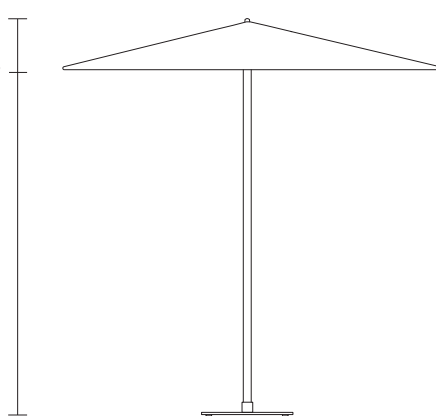

Meteo

S Meteo Parasol

220x220

by Konstantin Grcic

kettal

S Meteo Parasol 220x220

Designer
Konstantin Grcic

Collection
Meteo

244/96
200/78,7

cm/inch

220/86,6

kettal

S Meteo Parasol 220x220

Designer
Konstantin Grcic

Collection
Meteo

Reference
KS5705800

2/7

Parasol dimensions

Size (cm/in)	pole dimension (cm/in)	a mast height (open position) (cm/in)	b canopy clearance (cm/in)	c mast height (closed position) (cm/inch)	d table clearance (cm/in)	e closed parasol width (cm/in)	f flat to flat (opened) (cm/in)	g point to point (cm/in)	canopy coverage (m ² /ft ²)
220/78,7	4,5x4,5/1,8x1,8	244/96	200/78,7	244/96	84/33	20/7,9	220/86,6	311/122,4	4,8/1,9

Base dimensions (no wheels)

Reference	weight (kg/lbs)	base size (cm/in)	b base height +/- 10 mm (cm/in)	c fixation part height (cm/in)	d total height +/- 10 mm (cm/in)
369290140L	40/88,2	74x74/29,1x29,1	1,5/0,6	31,5/12,4	33/13