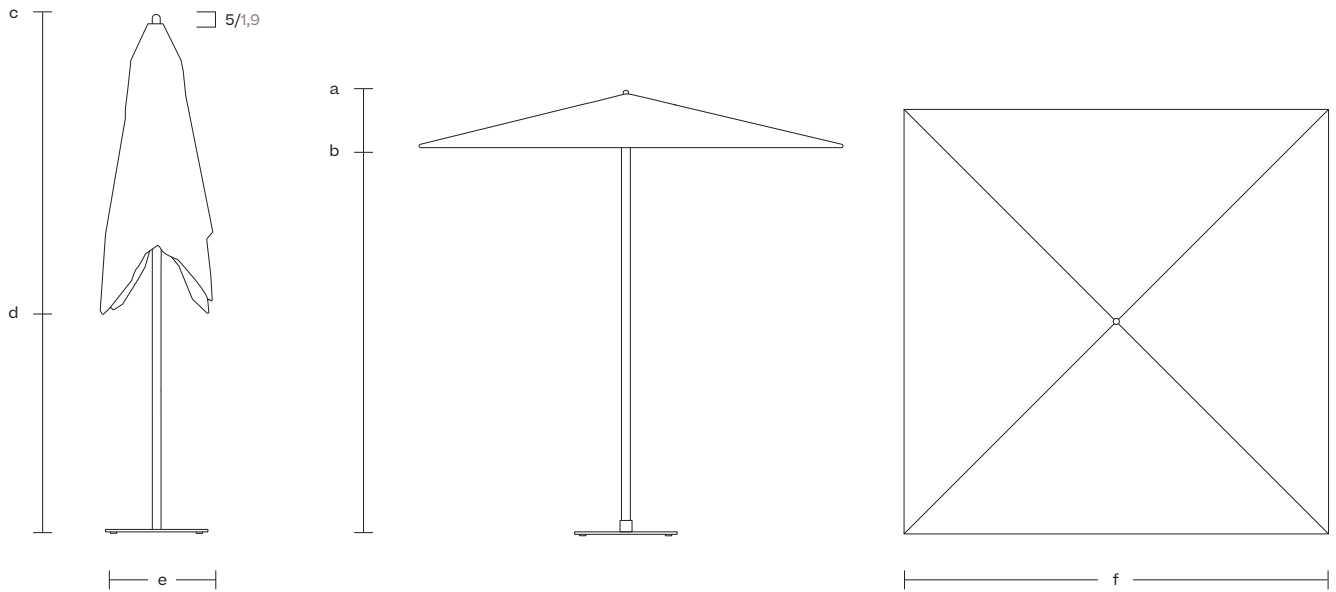

244/96
200/78,7

cm/inch

220/86,6

kettal

S Meteo Parasol 220x220

Designer
Konstantin Grcic

Collection
Meteo

Reference
KS5705800

2/7

Parasol dimensions

Size (cm/in)	pole dimension (cm/in)	a mast height (open position) (cm/in)	b canopy clearance (cm/in)	c mast height (closed position) (cm/inch)	d table clearance (cm/in)	e closed parasol width (cm/in)	f flat to flat (opened) (cm/in)	g point to point (cm/in)	canopy coverage (m ² /ft ²)
220/78,7	4,5x4,5/1,8x1,8	244/96	200/78,7	244/96	84/33	20/7,9	220/86,6	311/122,4	4,8/1,9

Base dimensions (no wheels)

Reference	weight (kg/lbs)	base size (cm/in)	b base height +/- 10 mm (cm/in)	c fixation part height (cm/in)	d total height +/- 10 mm (cm/in)
369290140L	40/88,2	74x74/29,1x29,1	1,5/0,6	31,5/12,4	33/13