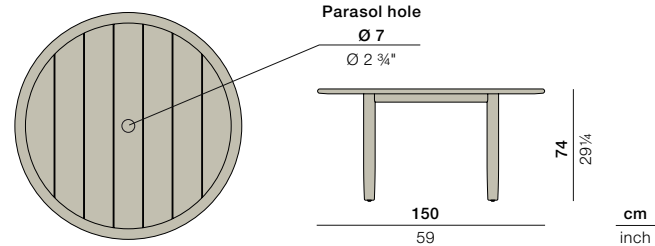

TIBBO

Dining table with parasol hole

Design by **Edward Barber & Jay Osgerby** | Item code: **089065** | Weight **35 kg/78 lbs**

Measurements

Collection: Renowned British designers Edward Barber and Jay Osgerby created TIBBO for an era in which indoor and outdoor living spaces are merging. DEDON's first collection in teak, TIBBO combines meticulous craftsmanship, superior comfort and remarkable lightness in a design that's distinctive, elegant and pure. Comprising both dining and lounge elements in a mix of teak, textiles and woven fiber, TIBBO conveys an exceptionally rich and luxurious look and feel.

Dining table: The latest addition to the awarding-winning TIBBO collection by Barber Osgerby is a circular dining table measuring 150cm in diameter. Like the rest of the collection, the table is made of teak and characterized by simplicity, warmth and a deep sensitivity to the beauty of hand-turned wood.

Frame: This table consists of premium teak.

Characteristics: Calmative, elemental, engaging, comfortable, nordic, hand-crafted, lightweight

Frame maintenance: Wash using DEDON teak cleaner. To retain the golden-brown color of unweathered teak, we recommend applying DEDON teak oil at least once in every six months.

Additional items

56089085000

Complementary Items

106026

To learn more about DEDON, our collections and warranty policy, please visit our website –

www.dedon.de

07/21

DEDON