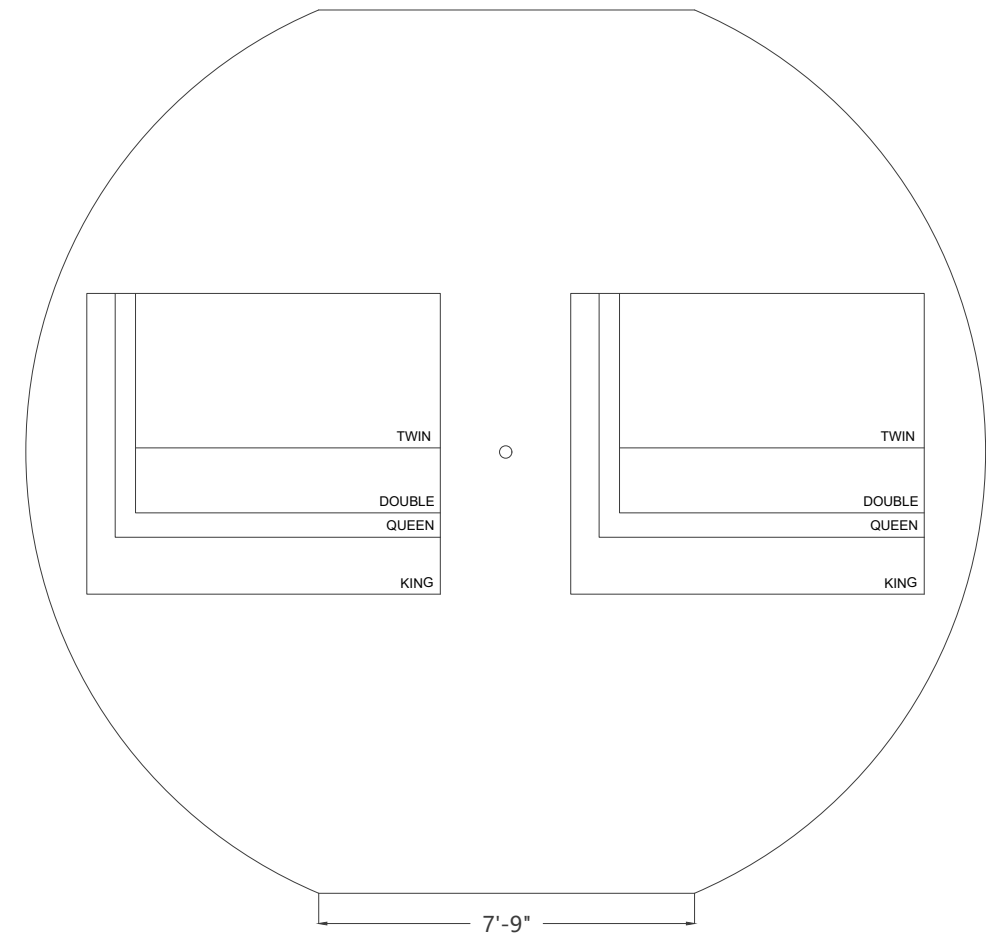

Floor Area - 306 sq ft

3D VIEW

PLAN 1

PLAN 2

PLAN 3

PLAN 4

NOTE - KING - 6'2" X 7'3"
 QUEEN - 5'0" X 6'8"
 DOUBLE - 4'6" X 6'2"
 TWIN - 3'2" X 6'2"