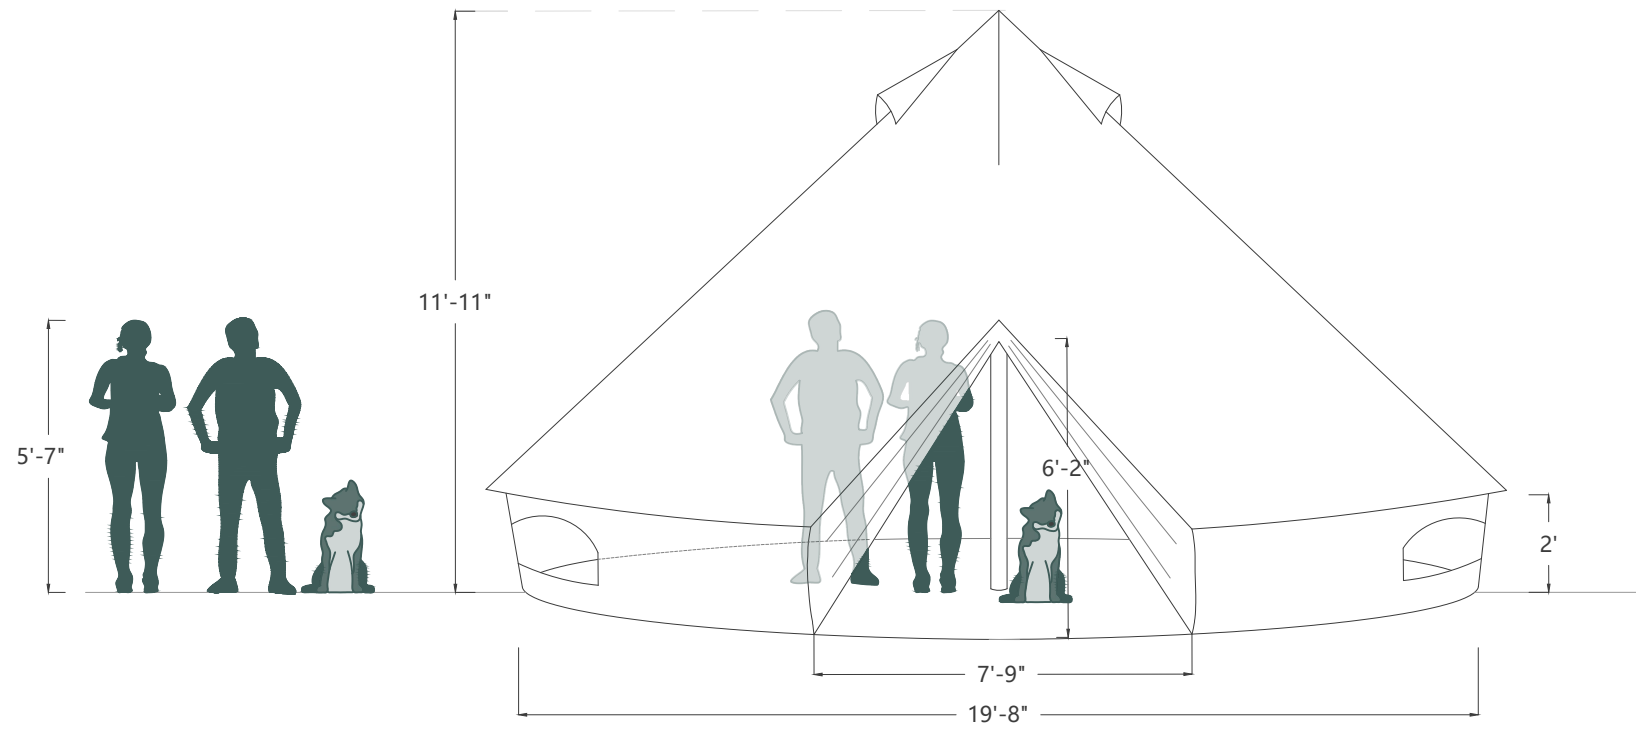

Floor Area - 306 sq ft

3D VIEW

PLAN 1

PLAN 2

PLAN 3

PLAN 4

NOTE - KING - 6'2" X 7'3"
 QUEEN - 5'0" X 6'8"
 DOUBLE - 4'6" X 6'2"
 TWIN - 3'2" X 6'2"