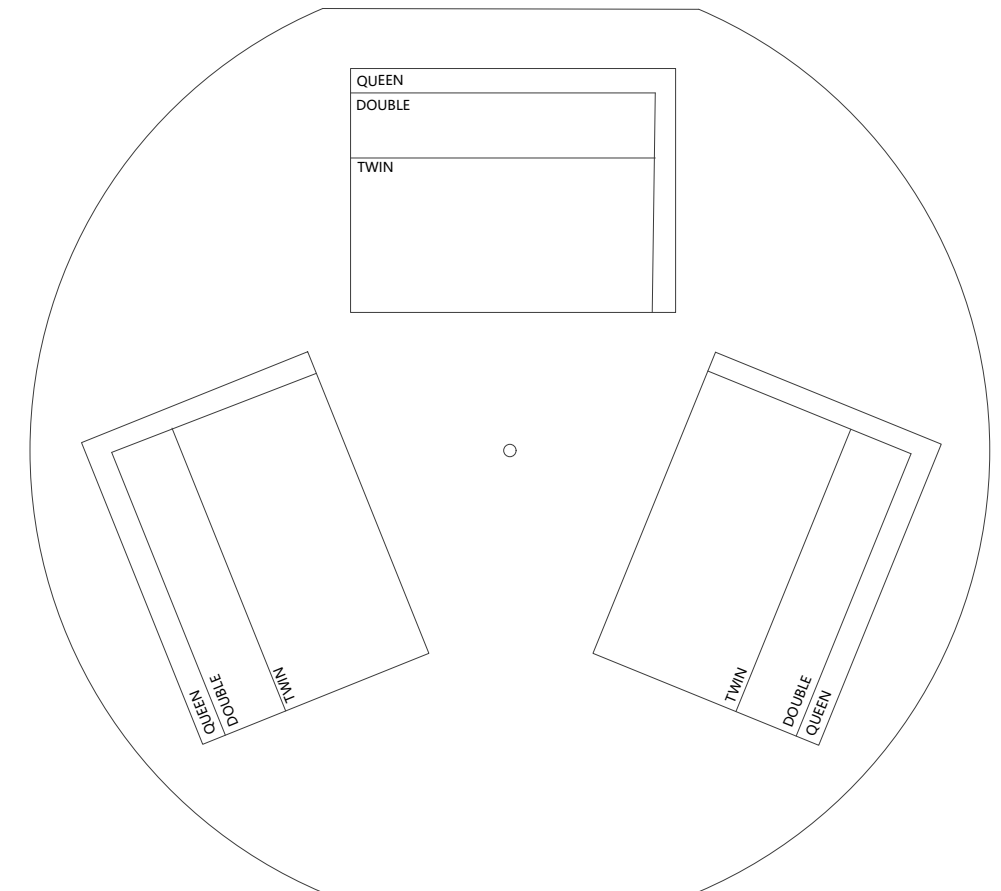

Floor Area - 306 sq ft

3D VIEW

PLAN 1

PLAN 2

PLAN 3

PLAN 4

NOTE - KING - 6'2" X 7'3"
 QUEEN - 5'0" X 6'8"
 DOUBLE - 4'6" X 6'2"
 TWIN - 3'2" X 6'2"