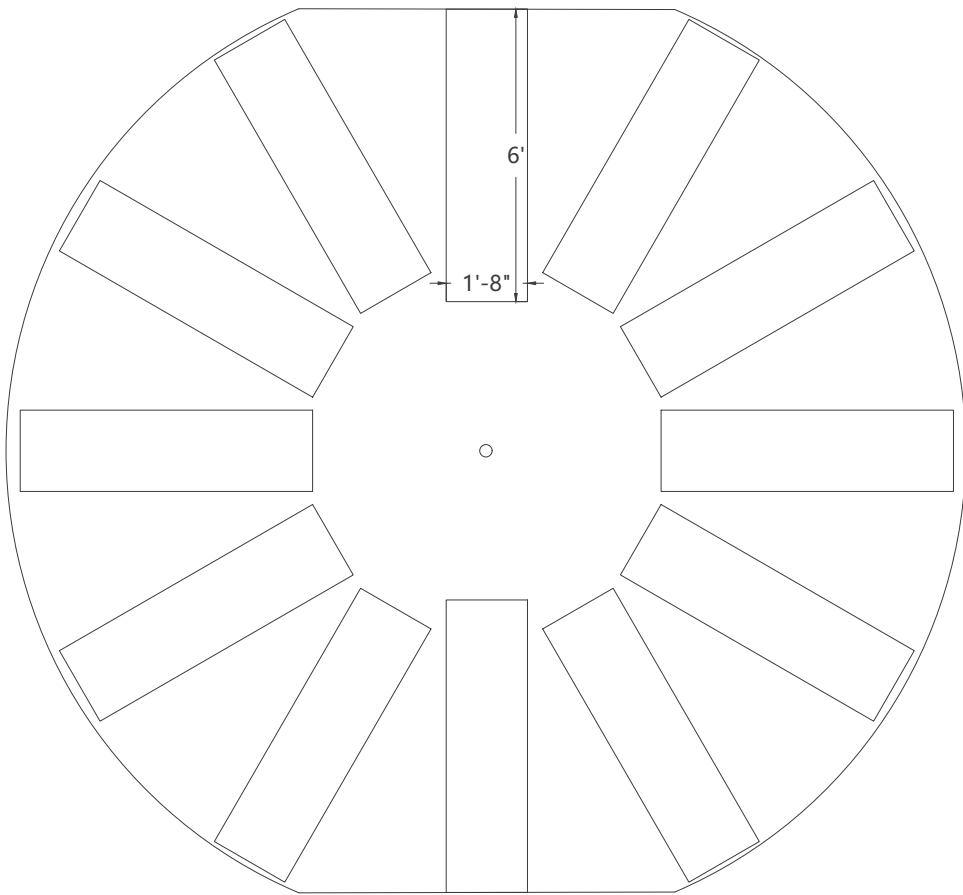

Floor Area - 306 sq ft

3D VIEW

PLAN 1

PLAN 2

PLAN 3

PLAN 4

NOTE - KING - 6'2" X 7'3"
 QUEEN - 5'0" X 6'8"
 DOUBLE - 4'6" X 6'2"
 TWIN - 3'2" X 6'2"