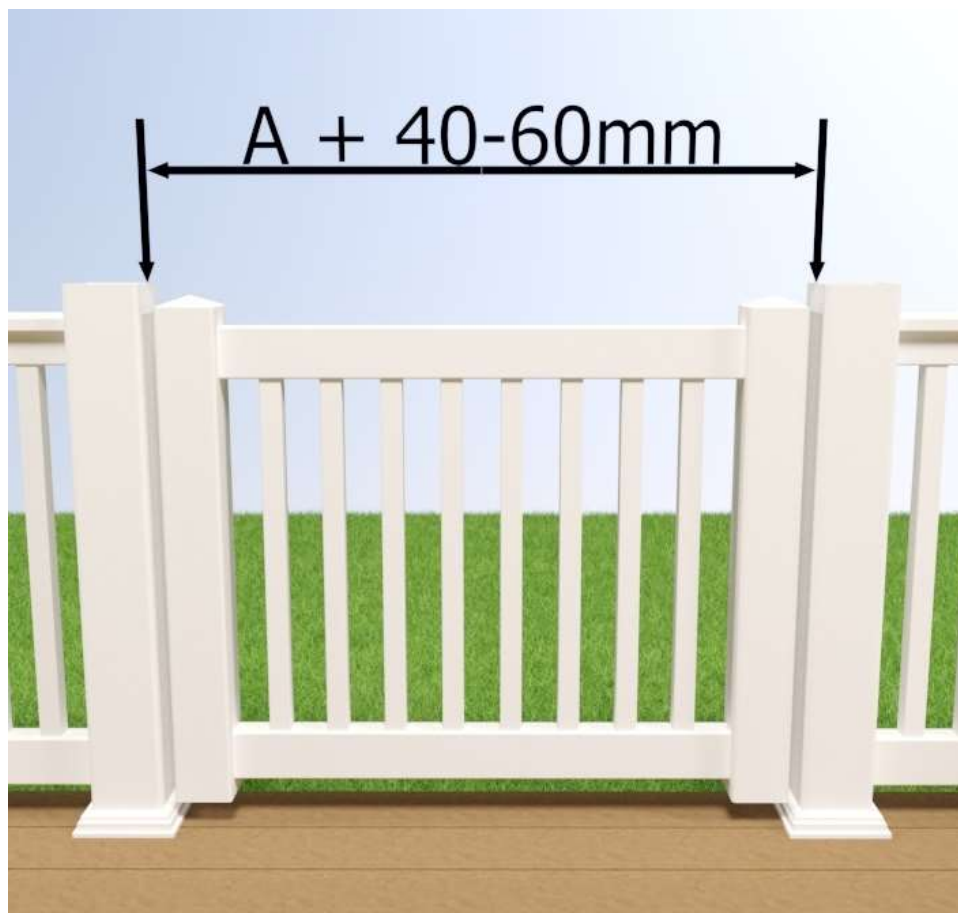

Monteringsanvisning

Installation manual