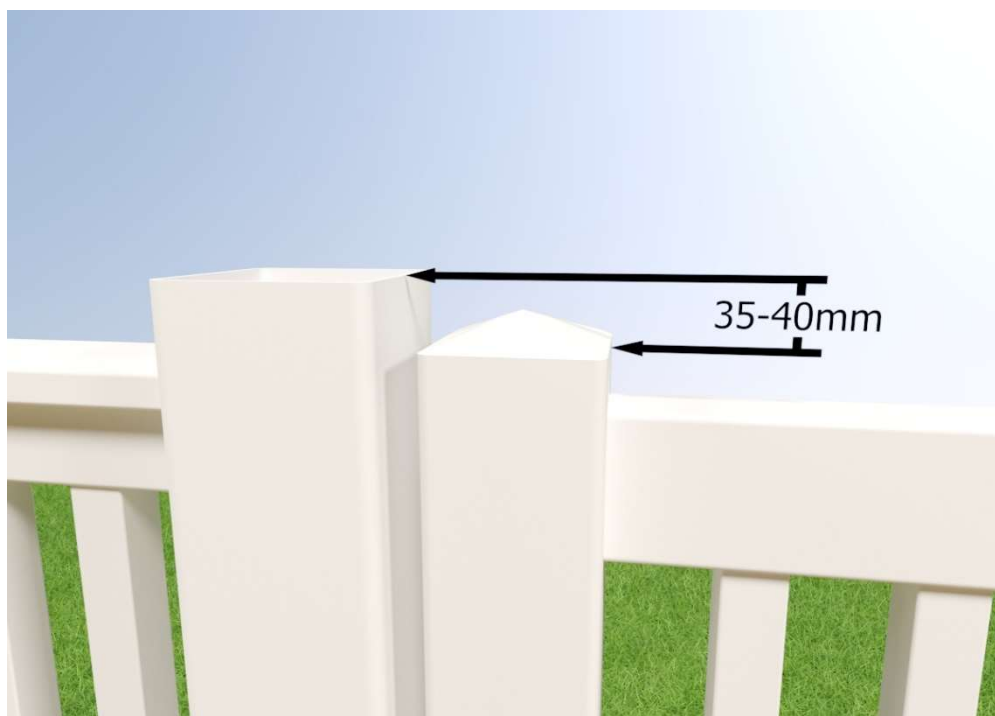

Monteringsanvisning

Installation manual