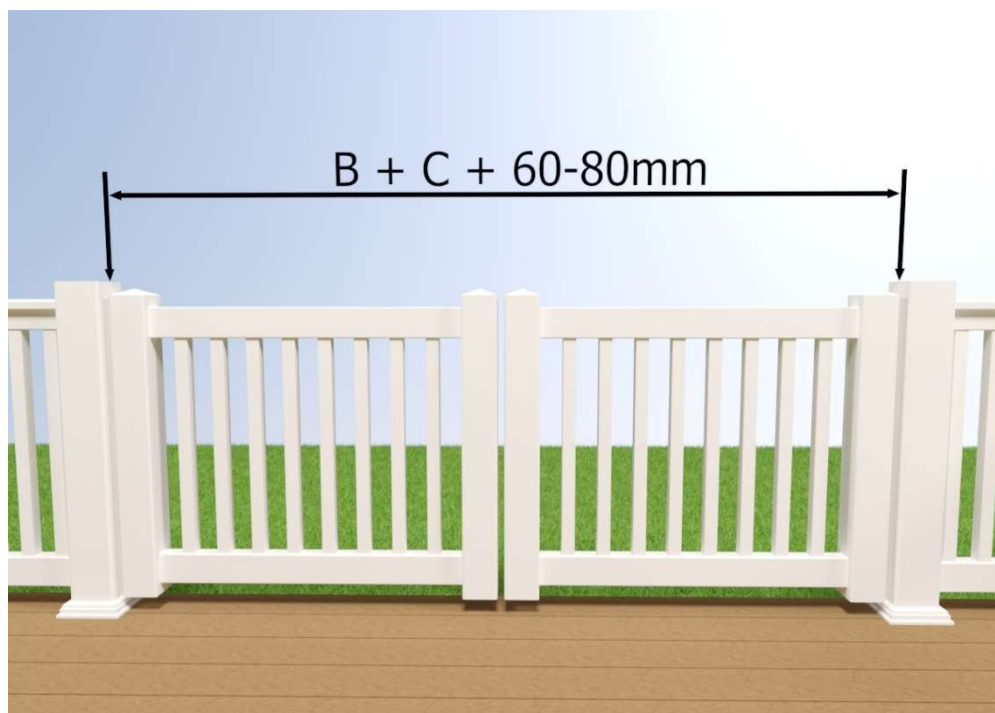

Monteringsanvisning

Installation manual