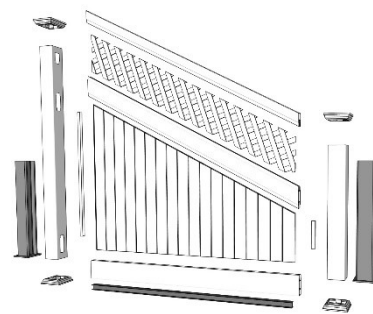

Monteringsanvisning

Installation manual

- Delåpen diagonal levegg / Semi open privacy fence diagonal

Monteringsanvisning

Installation manual

For fence type:

Monteringsanvisning

Installation manual

1 x Fønvind diagonal

1 x Sønnavind diagonal

1 x Vestavind diagonal

1 x medvind diagonal

1 x Blest diagonal

Monteringsanvisning

Installation manual

Tools needed