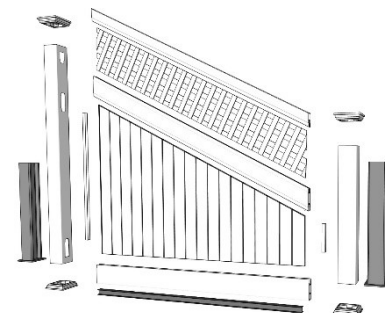

Monteringsanvisning

Installation manual

- Delåpen diagonal levegg / Semi open privacy fence diagonal

Monteringsanvisning

Installation manual

For fence type:

Monteringsanvisning

Installation manual

1 x Fønvind diagonal

1 x Sønnavind diagonal

1 x Vestavind diagonal

1 x medvind diagonal

1 x Blest diagonal

Monteringsanvisning

Installation manual

Tools needed