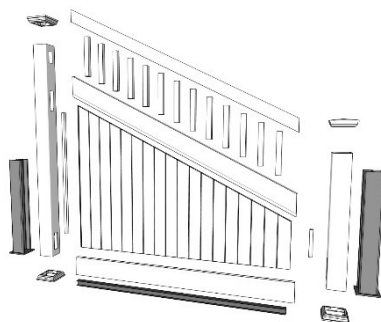

Monteringsanvisning

Installation manual

- Delåpen diagonal levegg / Semi open privacy fence diagonal

Monteringsanvisning

Installation manual

For fence type:

Monteringsanvisning

Installation manual

1 x Fønvind diagonal

1 x Sønnavind diagonal

1 x Vestavind diagonal

1 x medvind diagonal

1 x Blest diagonal

Monteringsanvisning

Installation manual

Tools needed