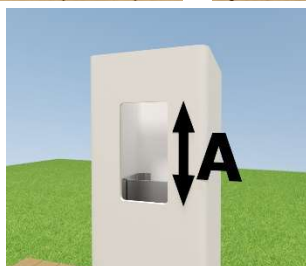

Monteringsanvisning

Installation manual

A < 89mm