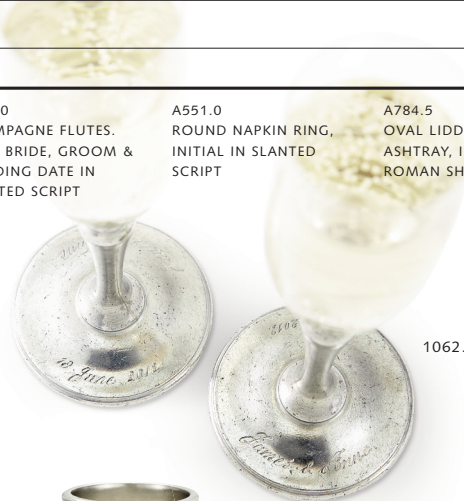

945.0
LIDDED BOX WITH ENGRAVED
INSCRIPTION IN **PLAIN BLOCK**
LETTERING

1283.0
BUSINESS CARD / SUGAR PACKET
HOLDER WITH ENGRAVED
INSCRIPTION IN **SLANTED SCRIPT**
LETTERING

948.5
BABY FRAME.
WITH BABY'S NAME,
DATE & TIME OF BIRTH,
WEIGHT & LENGTH, IN
SLANTED SCRIPT

948.5

A443.5
RECTANGLE LIDDED BOX,
OUTSIDE MONOGRAM
IN UPRIGHT SCRIPT,
CENTERED ENTWINED;
INSIDE IN SLANTED SCRIPT

A443.5

A10801.0
OLIVIA FLATWARE,
INITIALS IN UPRIGHT
SCRIPT

A10801.0

1062.0
CHAMPAGNE FLUTES,
WITH BRIDE, GROOM &
WEDDING DATE IN
SLANTED SCRIPT

1062.0

A551.0
ROUND NAPKIN RING,
INITIAL IN SLANTED
SCRIPT

A551.0

A784.5
OVAL LIDDED CIGAR
ASHTRAY, INITIAL IN
ROMAN SHADED

847.3

945.1
LIDDED BOX, SMALL,
MONOGRAM IN ROMAN
SHADED, STRAIGHT

945.1

1288.0
SIMPLE LIDDED BOX,
INITIAL IN SLANTED
SCRIPT