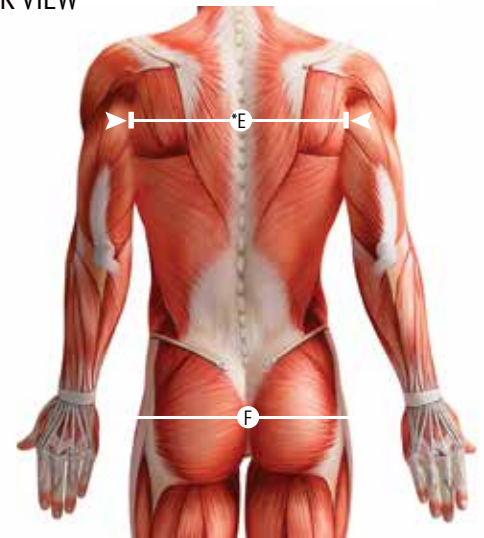

Accessories

SportsMed & CompressionMed +

WRIST SUPPORT

EC3D SIZES	S	M	L	XL
L - WRIST	5-6.25	6.25-7.5	7.5-8.5	8.5-10

ELBOW SUPPORT

EC3D SIZES	XS	S	M	L	XL
M - ELBOW	7-8.5	8.5-10	10-11.5	11.5-13	13-14.5

KNEE SUPPORT

EC3D SIZES	XS	S	M	L	XL
J - MID KNEE	12.5-13.5	13.5-14.5	14.5-15.5	15.5-16.5	16.5-17.5

ANKLE SUPPORT

EC3D SIZES	XS	S	M	L	XL
O - ANKLE	5.5-7	7-8.5	8.5-10	10-11.5	11.5-13

BACK VIEW

*E - MEASURE FROM ARMPIT TO ARMPIT

FRONT VIEW