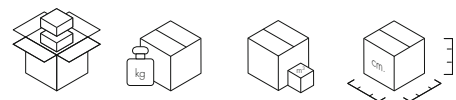

9335/B	1 (minimum purchase 4 pieces)	1.2	0.008	39X15X15
9335/U	1 (minimum purchase 4 pieces)	1.2	0.008	39X15X15
9335/Z	1 (minimum purchase 4 pieces)	1.2	0.008	39X15X15