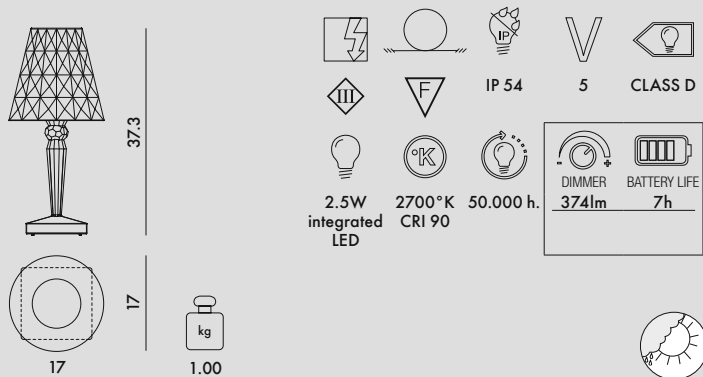

BIG BATTERY 2019

Design Ferruccio Laviani

9475/B9475/U9475/Z9475
dimmerable battery outdoor version

9470/B9470/U9470/Z9470
direct power supply

MATERIAL

Mass-dyed or transparent PMMA

TRANSPARENT

The light source and/or battery contained in this appliance must only be replaced by qualified personnel using original spare parts.

9470/B/U/Z	1	1.14	0.017	19X19X48
9475/B/U/Z	1	1.24	0.017	19X19X48