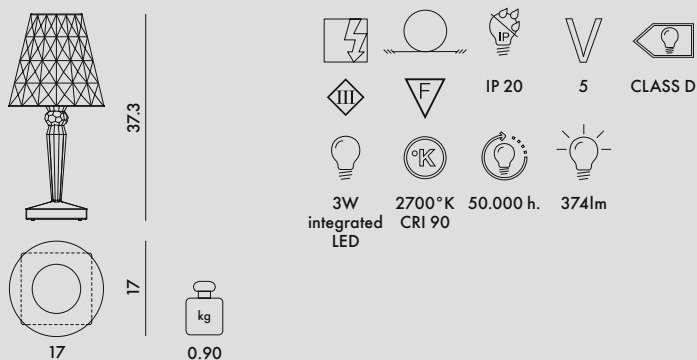

BIG BATTERY 2019

Design Ferruccio Laviani

9475/B9475/U9475/Z9475
dimmerable battery outdoor version

9470/B9470/U9470/Z9470
direct power supply

MATERIAL

Mass-dyed or transparent PMMA

TRANSPARENT

The light source and/or battery contained in this appliance must only be replaced by qualified personnel using original spare parts.

9470/B/U/Z	1	1.14	0.017	19X19X48
9475/B/U/Z	1	1.24	0.017	19X19X48